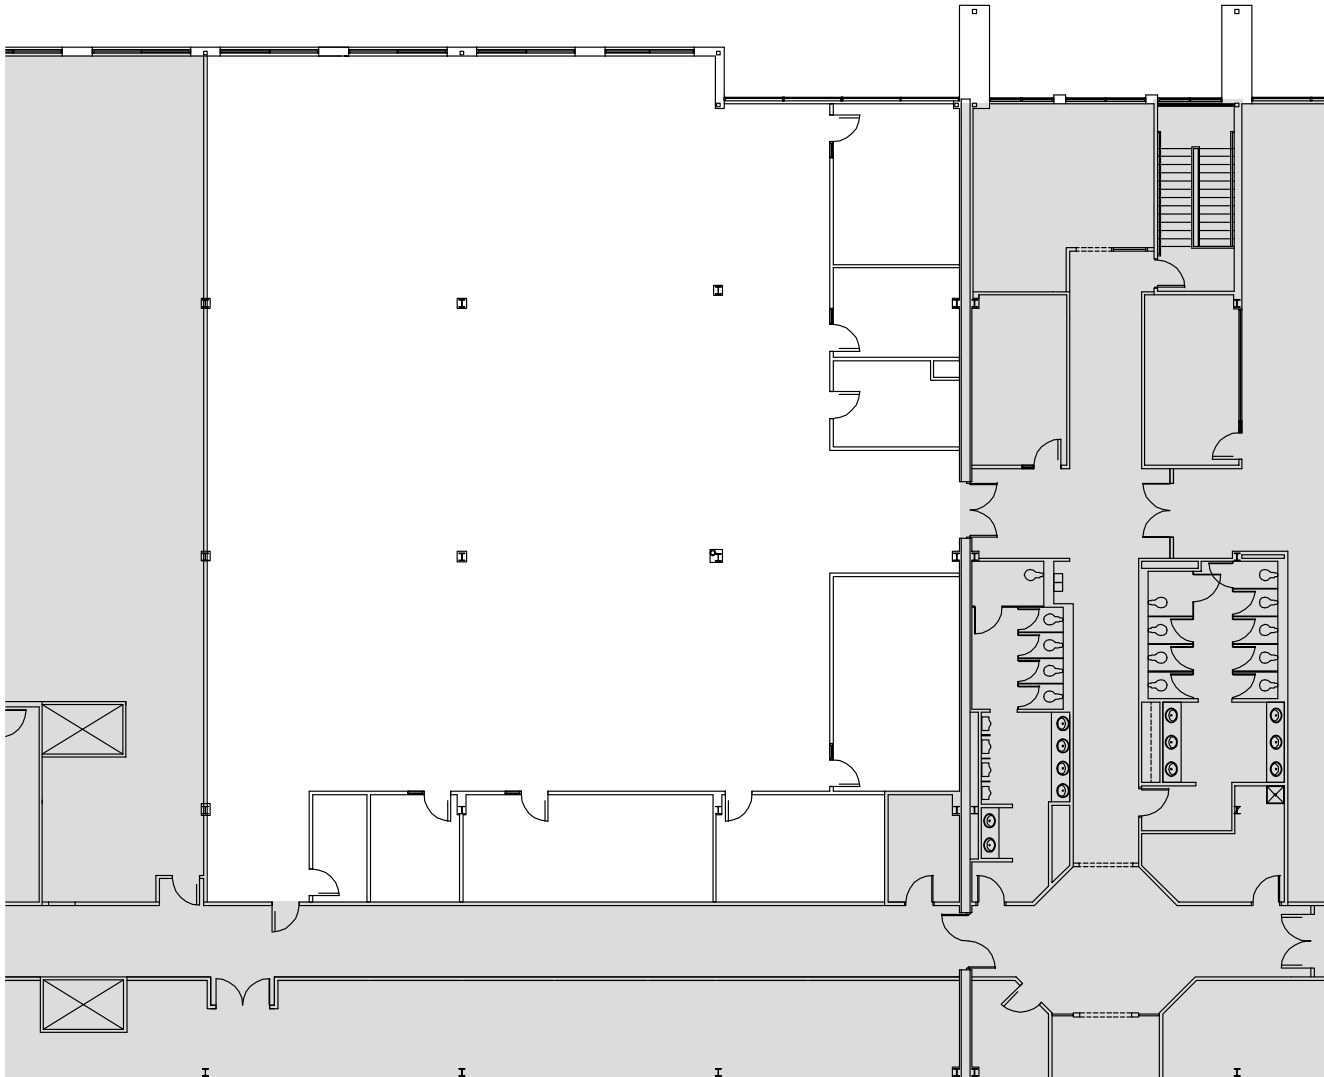

7000 Columbia Gateway Drive
Columbia, MD 21046

Suite #260

8,789 RSF

KEY PLAN