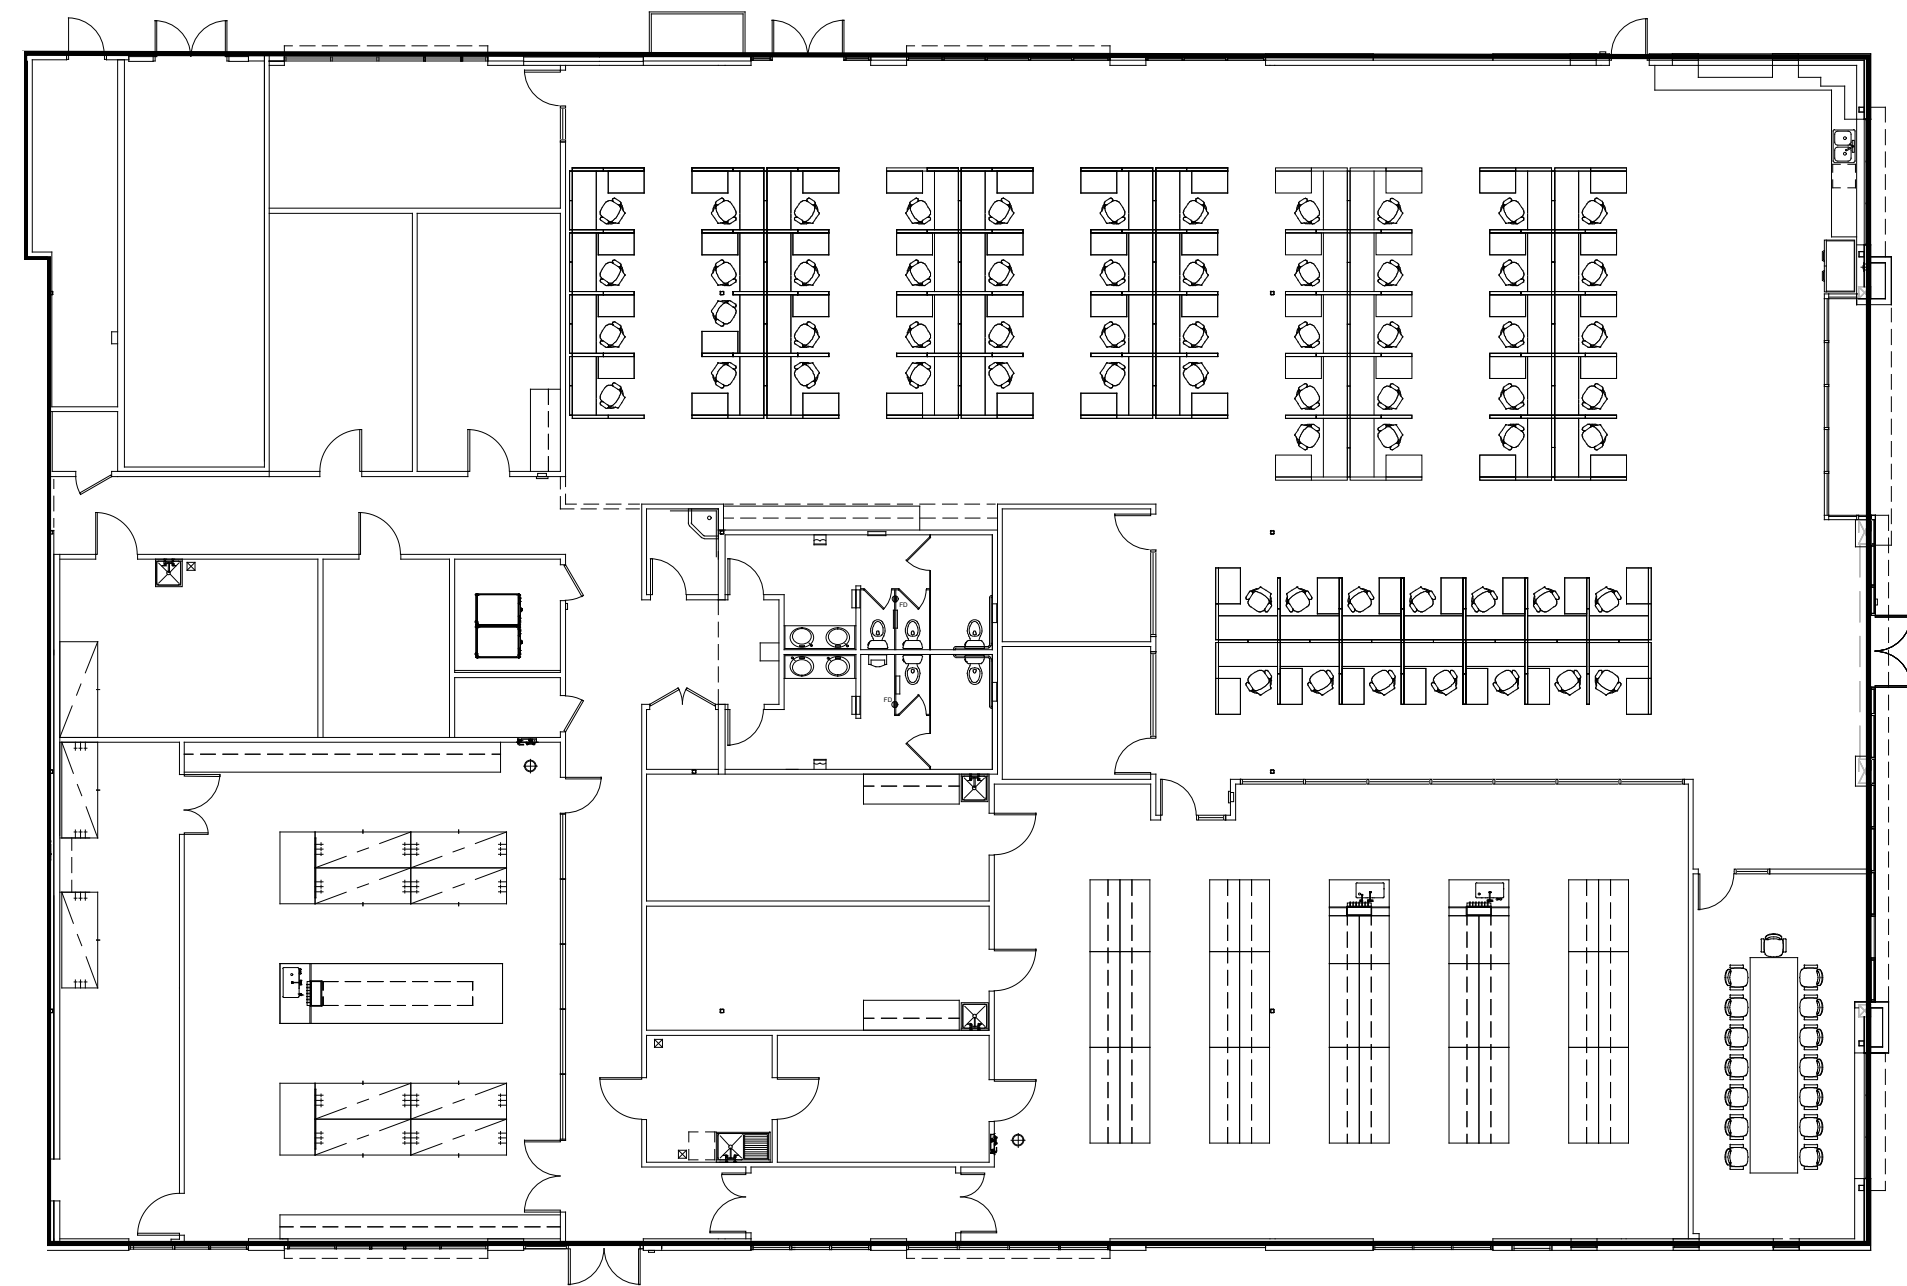

15,037 RSF

Turn-key fitted lab. Office premises fully furnished.

* AMENITIES

THE PATIO. THE PULSE.

Everything at SOVA orbits The Patio.
Coffee to start the day. A gym to reset it.
Tacos when you've earned them. A brewery
when you really have.