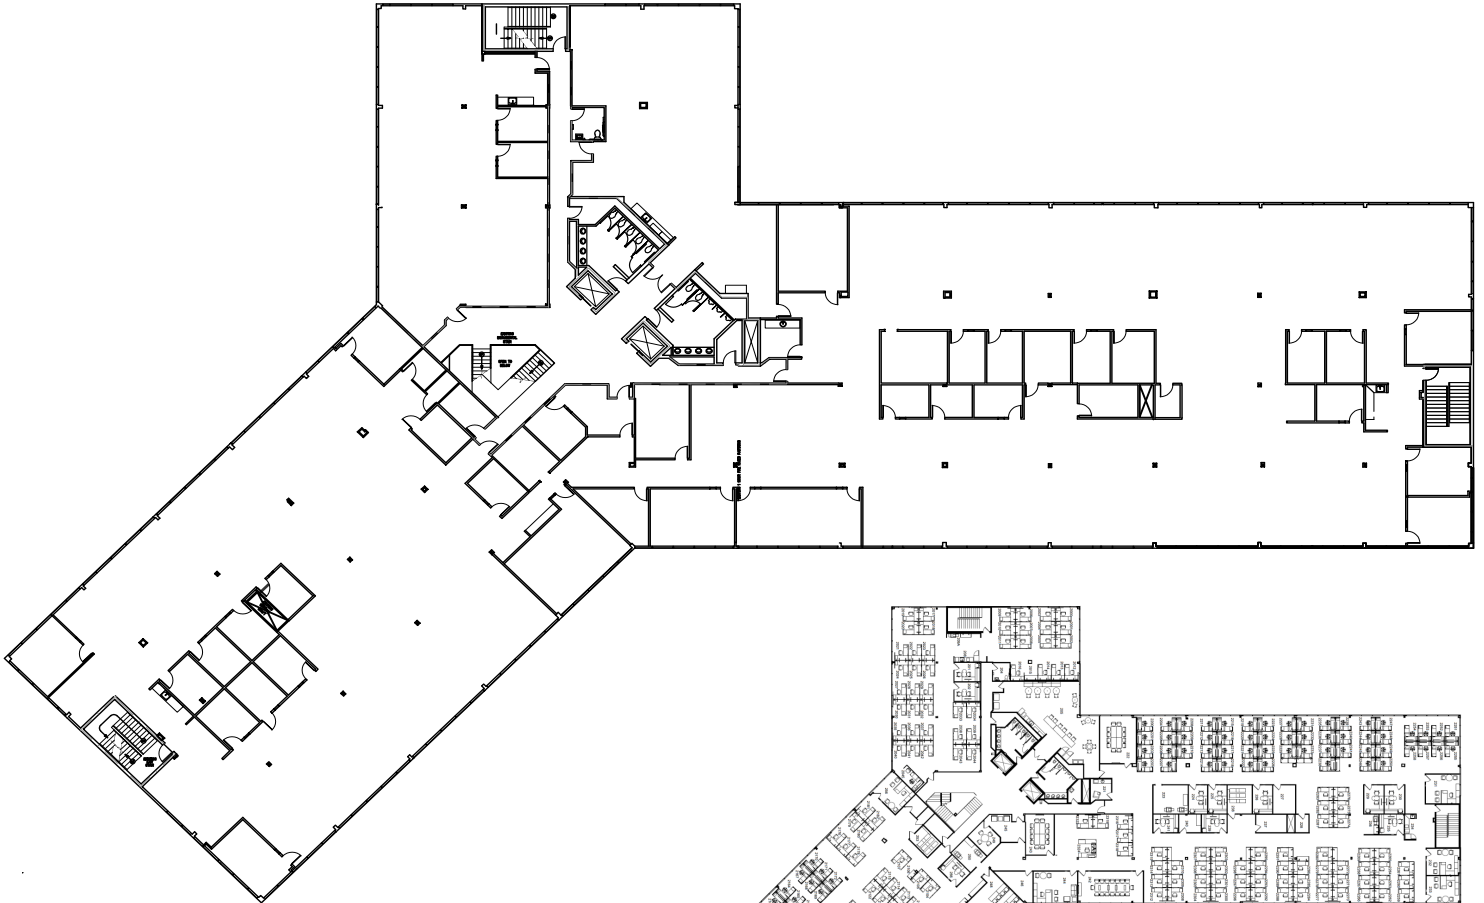

**AVISON
YOUNG**

Second Floor 38,093 RSF

Sunforest I
5130 Sunforest Drive
Tampa, FL 33634

Representative Furniture Plan

- * 209 workstations
- * employee lockers
- * breakroom
- * private offices
- * huddle rooms
- * conference rooms