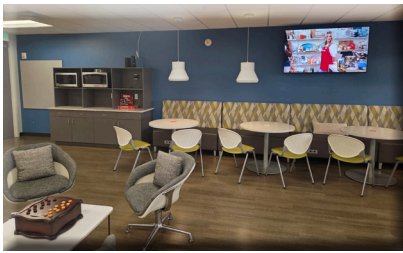

Representative Furniture Plan

- * 218 workstations
- * employee lockers
- * breakroom
- * private offices
- * huddle rooms
- * conference rooms

**Get more
information**

Clay Witherspoon
Managing Director | Principal
+1 813 444 0626