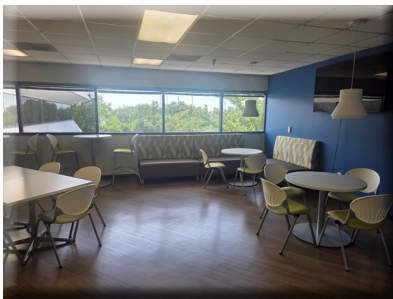

Second Floor 38,093 RSF

Sunforest I
5130 Sunforest Drive
Tampa, FL 33634

Representative Furniture Plan

- 209 workstations
- employee lockers
- breakroom
- private offices
- huddle rooms
- conference rooms

Get more
information

Clay Witherspoon
Managing Director | Principal
+1 813 444 0626

Laurie Hynes
Sr. Client Services Coordinator
+1 813 444 0621

**AVISON
YOUNG**