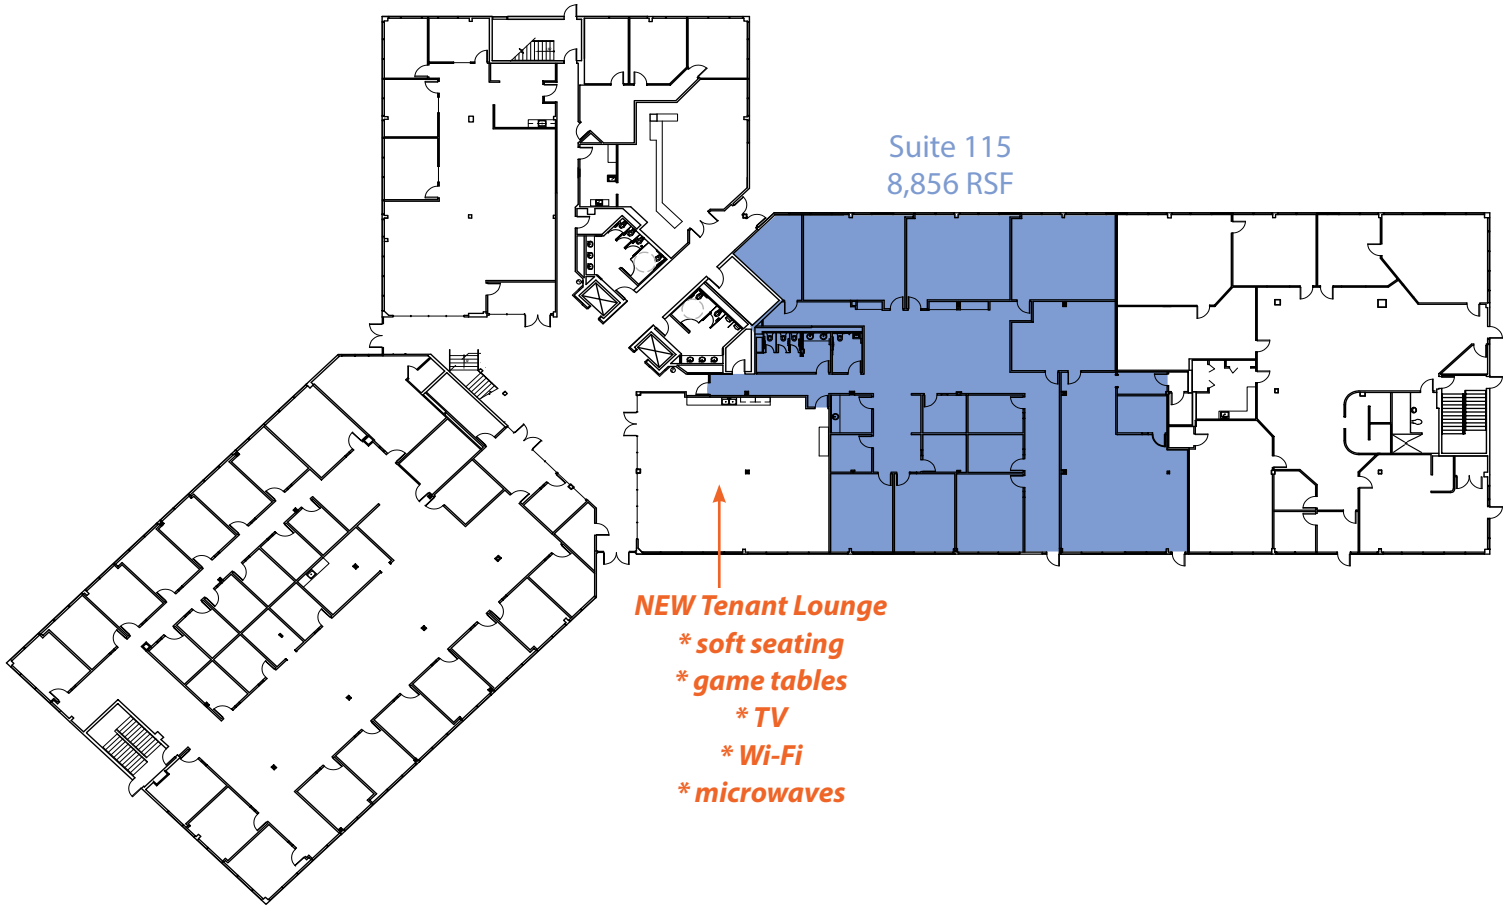

First Floor

Sunforest I
5130 Sunforest Drive
Tampa, FL 33634

**Get more
information**

Clay Witherspoon
Managing Director | Principal
+1 813 444 0626

Laurie Hynes
Sr. Client Services Coordinator
+1 813 444 0621

**AVISON
YOUNG**