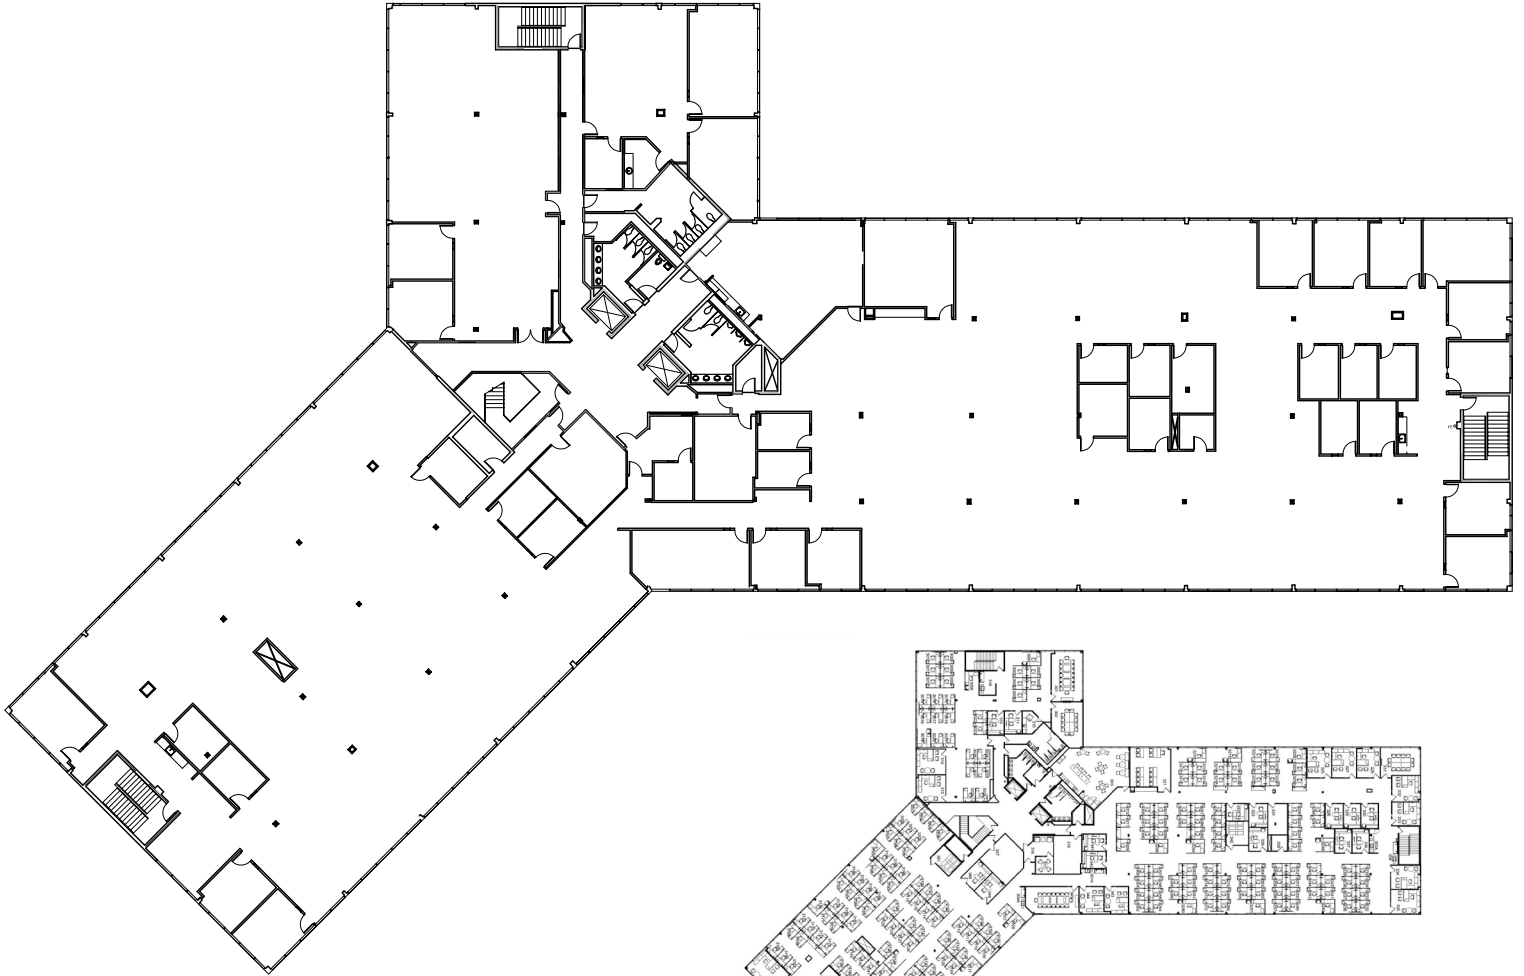

**AVISON
YOUNG**

Second Floor 38,093 RSF

Sunforest I
5130 Sunforest Drive
Tampa, FL 33634

Representative Furniture Plan

- * 209 workstations
- * employee lockers
- * breakroom
- * private offices
- * huddle rooms
- * conference rooms

Representative Furniture Plan

- * 218 workstations
- * employee lockers
- * breakroom
- * private offices
- * huddle rooms
- * conference rooms

**Get more
information**

Clay Witherspoon
Managing Director | Principal
+1 813 444 0626