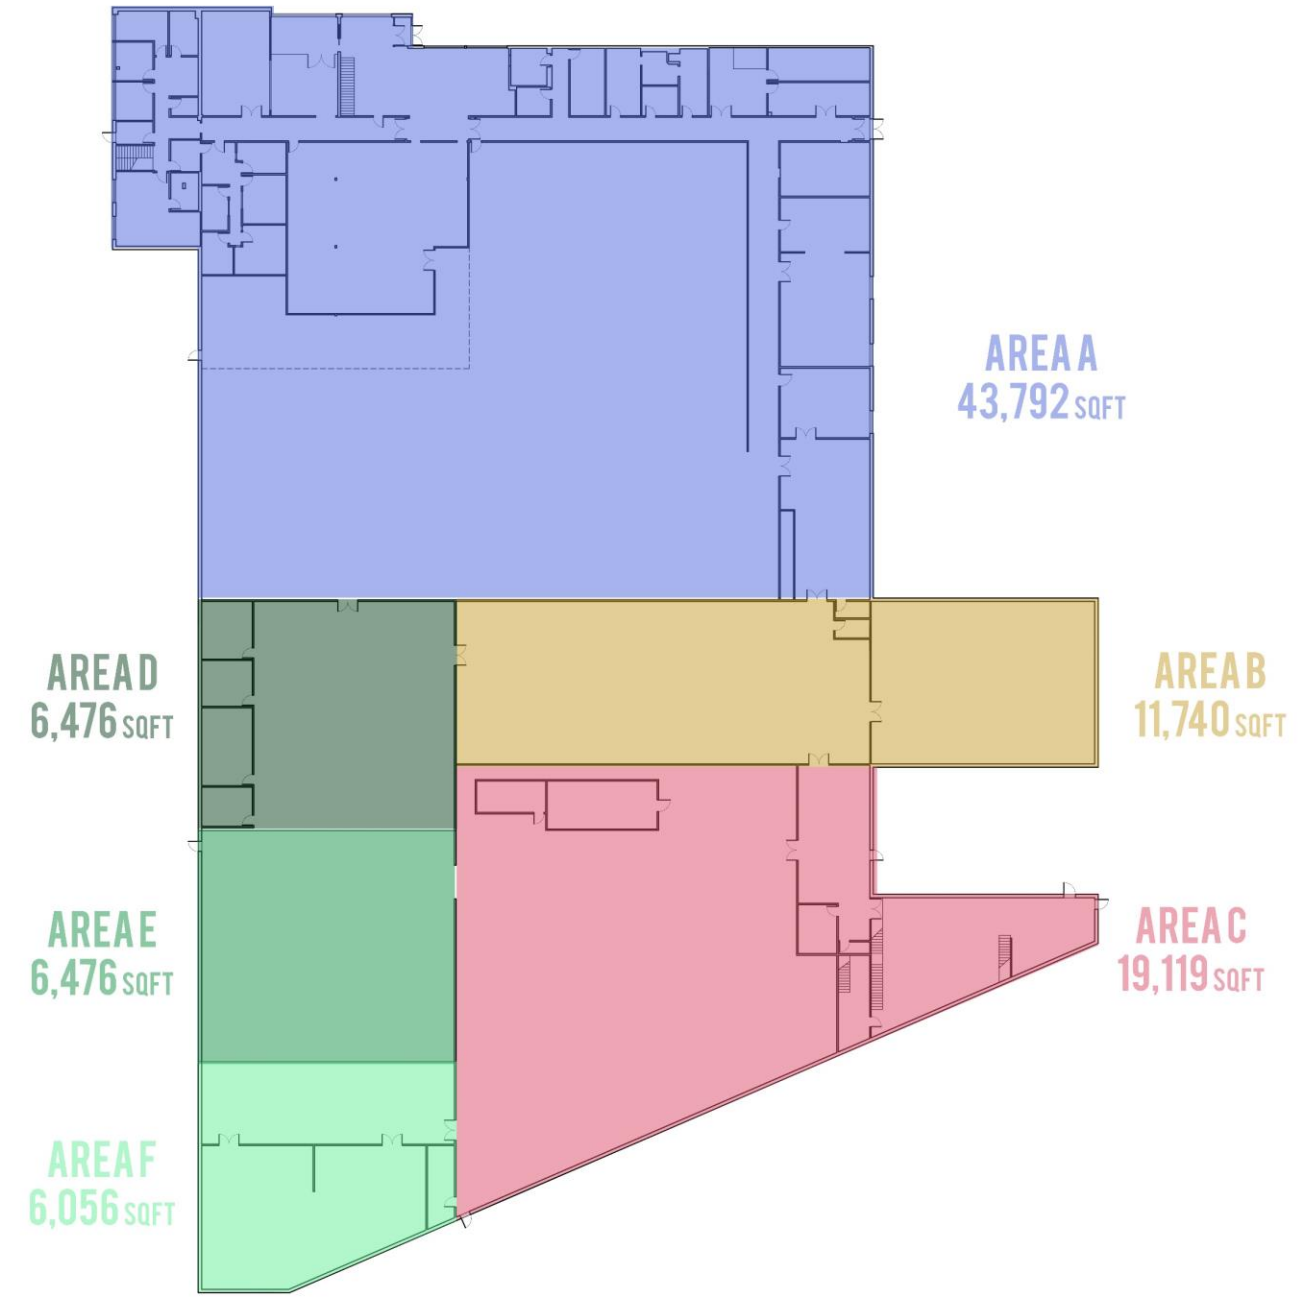

OPTION 1

- 100,000 SQFT
- WAREHOUSE
- COMMERCIAL
- OFFICES

GROUND FLOOR

SECOND FLOOR

OPTION 2

- 14,750 SQFT
- COMMERCIAL SPACE

OPTION 3

- 14,750 SQFT
- COMMERCIAL SPACE

GROUND FLOOR

- 6,200 SQFT
- OFFICE SPACE

SECOND FLOOR

OPTION 4

- 6,200 SQFT
- OFFICE SPACE

SECOND FLOOR

OPTION 5

- 10,000 SQFT
- COMMERCIAL + OFFICE

OPTION 6

OPTION 7

- 100,000 SQFT
- 2,000 SQFT DRIVE THRU