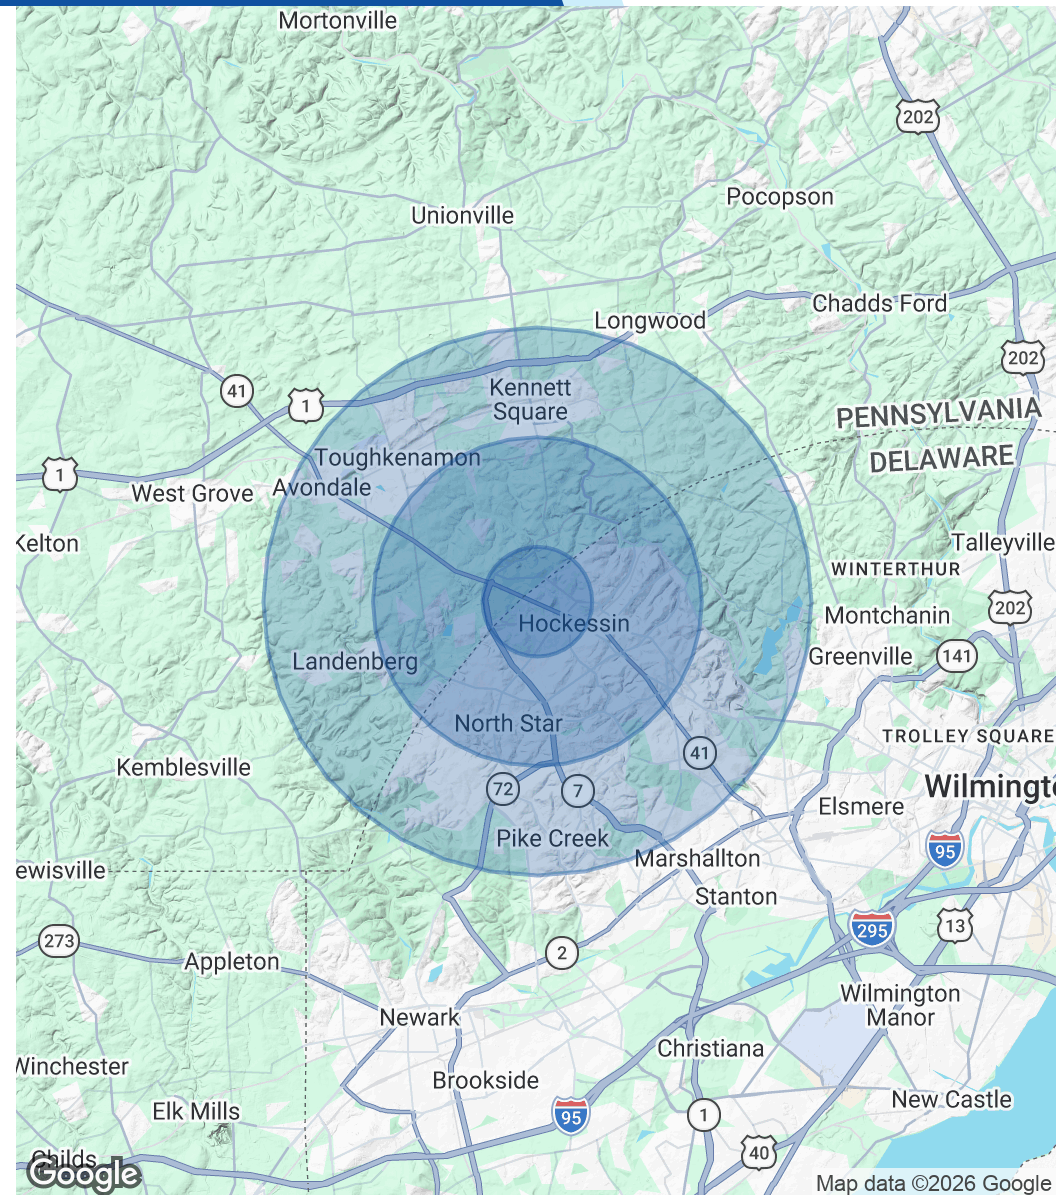

POPULAR RESTAURANT: 2 FAT GUYS IS FOR SALE

701 ACE MEMORIAL

Hockessin, DE 19707

POPULATION	1 MILE	3 MILES	5 MILES
Total Population	3,912	29,764	84,914
Average Age	44	45	44
Average Age (Male)	44	44	42
Average Age (Female)	45	46	45

HOUSEHOLDS & INCOME	1 MILE	3 MILES	5 MILES
Total Households	1,439	10,719	32,052
# of Persons per HH	2.7	2.8	2.6
Average HH Income	$240,666	$206,515	$169,438
Average House Value	$632,652	$592,972	$525,273

Demographics data derived from AlphaMap

JOSEPH LATINA, SIOR

Managing Principal

O: 302.530.1233 | C: 302.414.1000

jlatina@LMTCRE.com