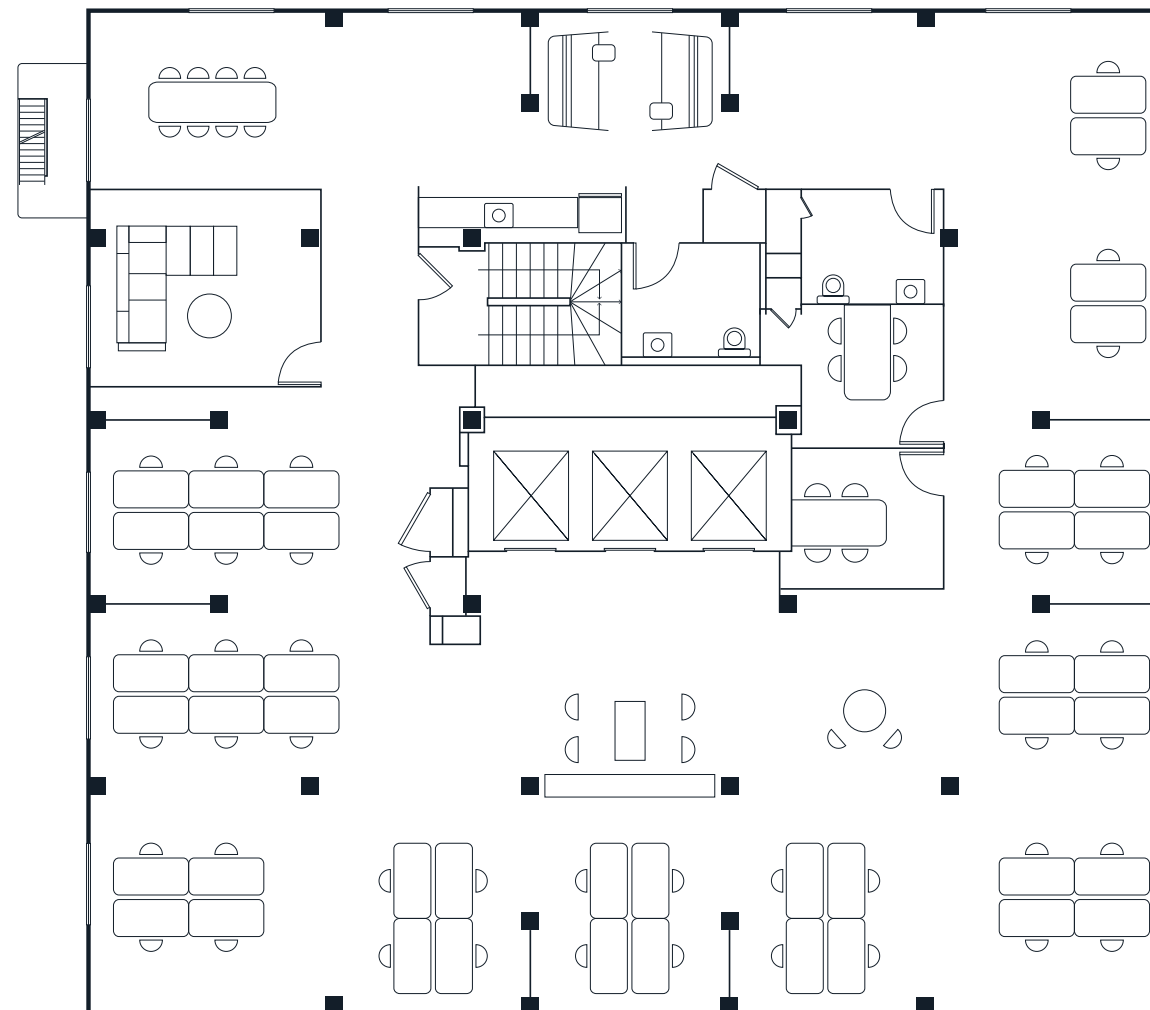

# 6TH FLOOR | THIRTY THIRD

7,738 RSF

\*\*Existing Configuration\*\*

## SUITE NOTES

- 35 desks
- 3 conference rooms
- 8 meeting rooms
- 4 phone rooms
- Lounge/collaboration area
- Kitchen

# 5TH FLOOR | 703 MARKET

5,338 RSF

\*\*Existing Configuration\*\*

## SUITE NOTES

- 44 desks
- 3 meeting rooms
- Meeting area
- Lounge/collaboration area
- Kitchen