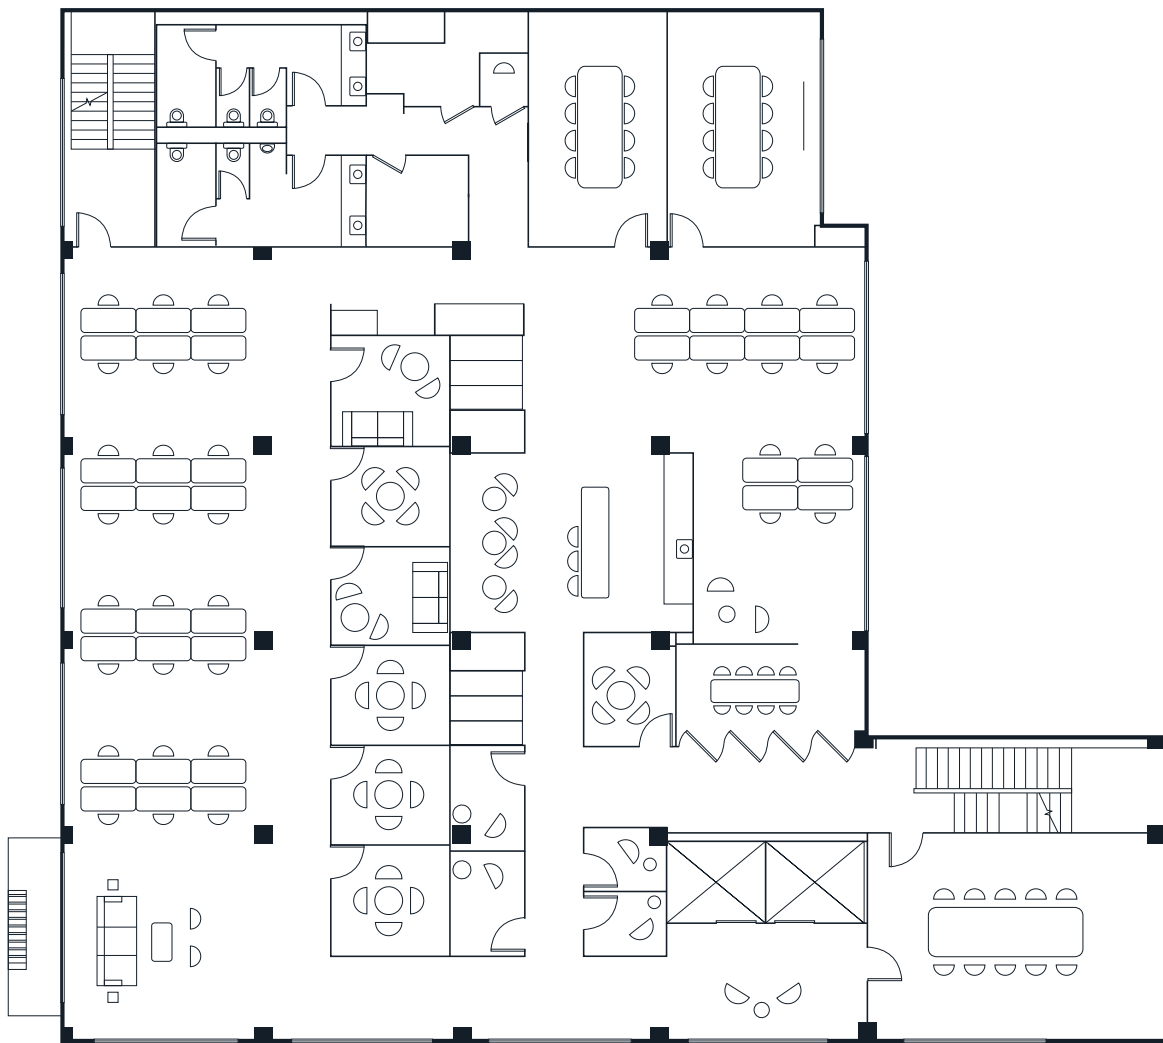

# 6TH FLOOR | THIRTY THIRD

7,738 RSF

\*\*Existing Configuration\*\*

## SUITE NOTES

- 35 desks
- 3 conference rooms
- 8 meeting rooms
- 4 phone rooms
- Lounge/collaboration area
- Kitchen

# 5TH FLOOR | 703 MARKET

5,338 RSF

\*\*Existing Configuration\*\*

## SUITE NOTES

- 44 desks
- 3 meeting rooms
- Meeting area
- Lounge/collaboration area
- Kitchen