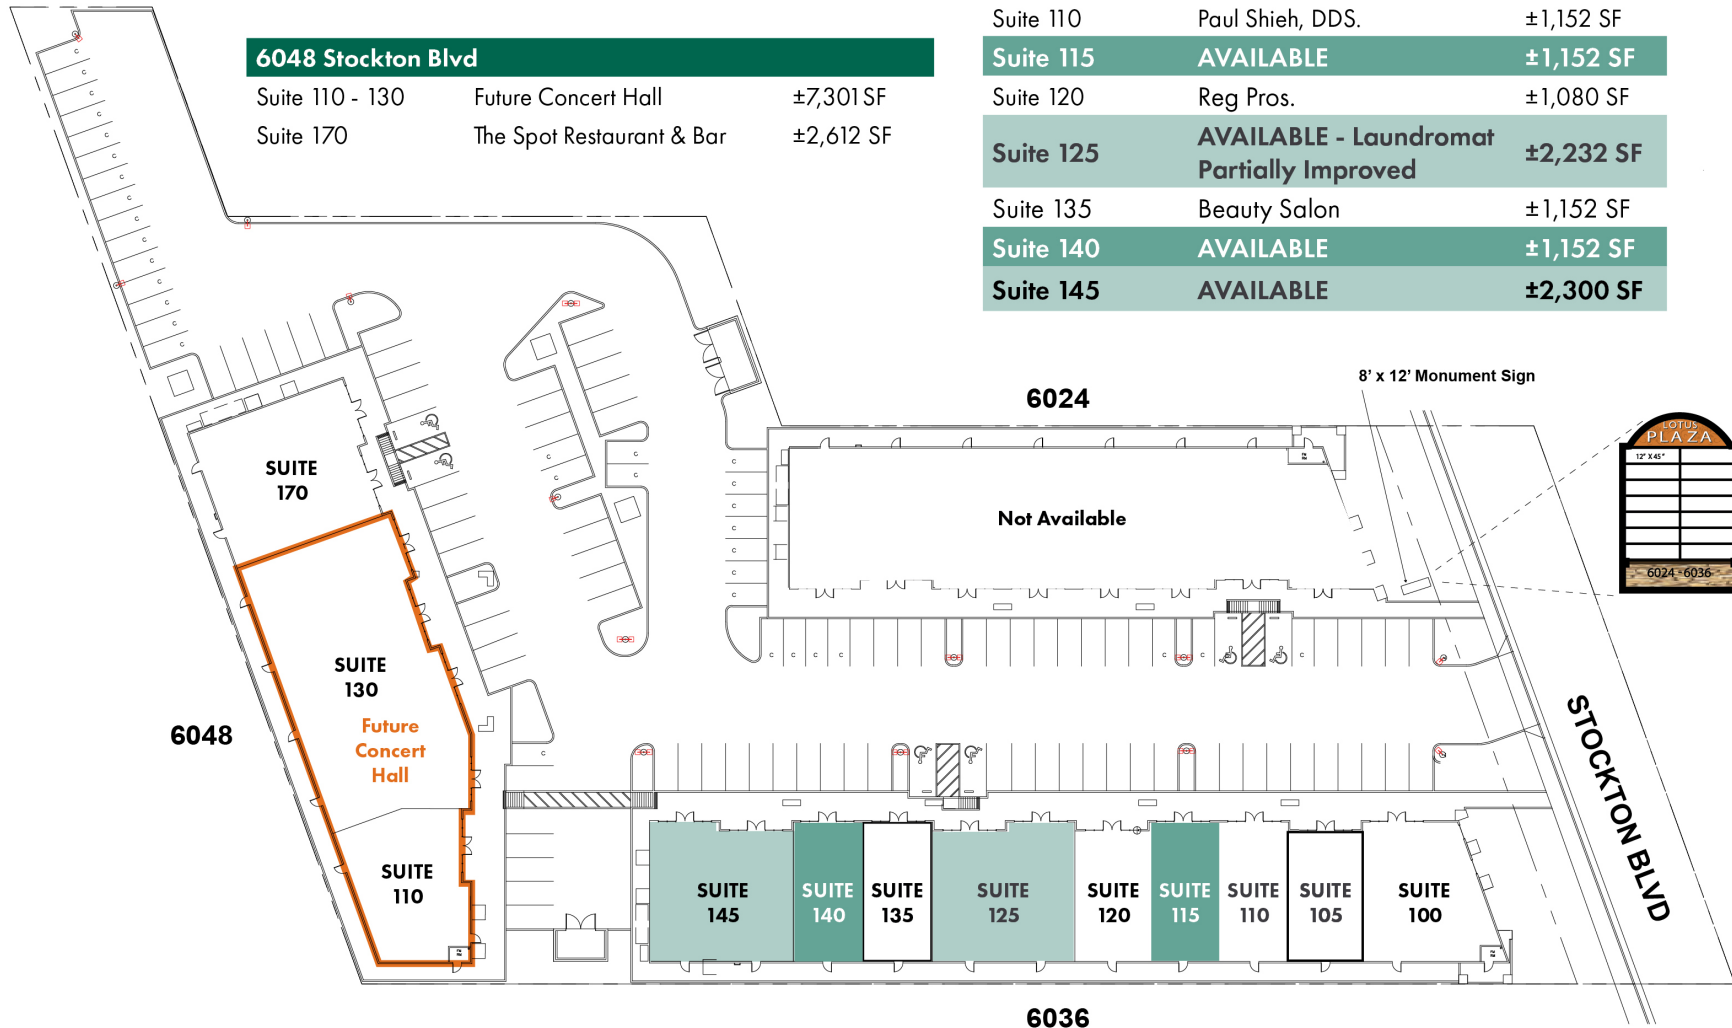

### PROPERTY HIGHLIGHTS

- ± 1,152 - 3,452 SF Available
- Under new ownership of Parkwest Casio Lotus, located next door
- 24/7 Security and Surveillance provided by Parkwest Casino Lotus
- Located in the heart of "Little Saigon" area - a 2 mile stretch of Stockton Blvd between Florin Rd and Fruitridge Rd
- Several hundred restaurants and small businesses in this area
- High traffic Location
- Surrounded by dense residential population.

### 6024 Stockton Blvd

Not Available ±8,904 SF

### 6048 Stockton Blvd

Suite 110 - 130 Future Concert Hall ±7,301 SF  
Suite 170 The Spot Restaurant & Bar ±2,612 SF

### 6036 Stockton Blvd

Suite 100 Tequeria Hencho en Mexico ±1,950 SF  
Suite 105 Lee's Barber ±1,080 SF  
Suite 110 Paul Shieh, DDS. ±1,152 SF  
**Suite 115 AVAILABLE ±1,152 SF**  
Suite 120 Reg Pros. ±1,080 SF  
**Suite 125 AVAILABLE - Laundromat Partially Improved ±2,232 SF**  
Suite 135 Beauty Salon ±1,152 SF  
**Suite 140 AVAILABLE ±1,152 SF**  
**Suite 145 AVAILABLE ±2,300 SF**