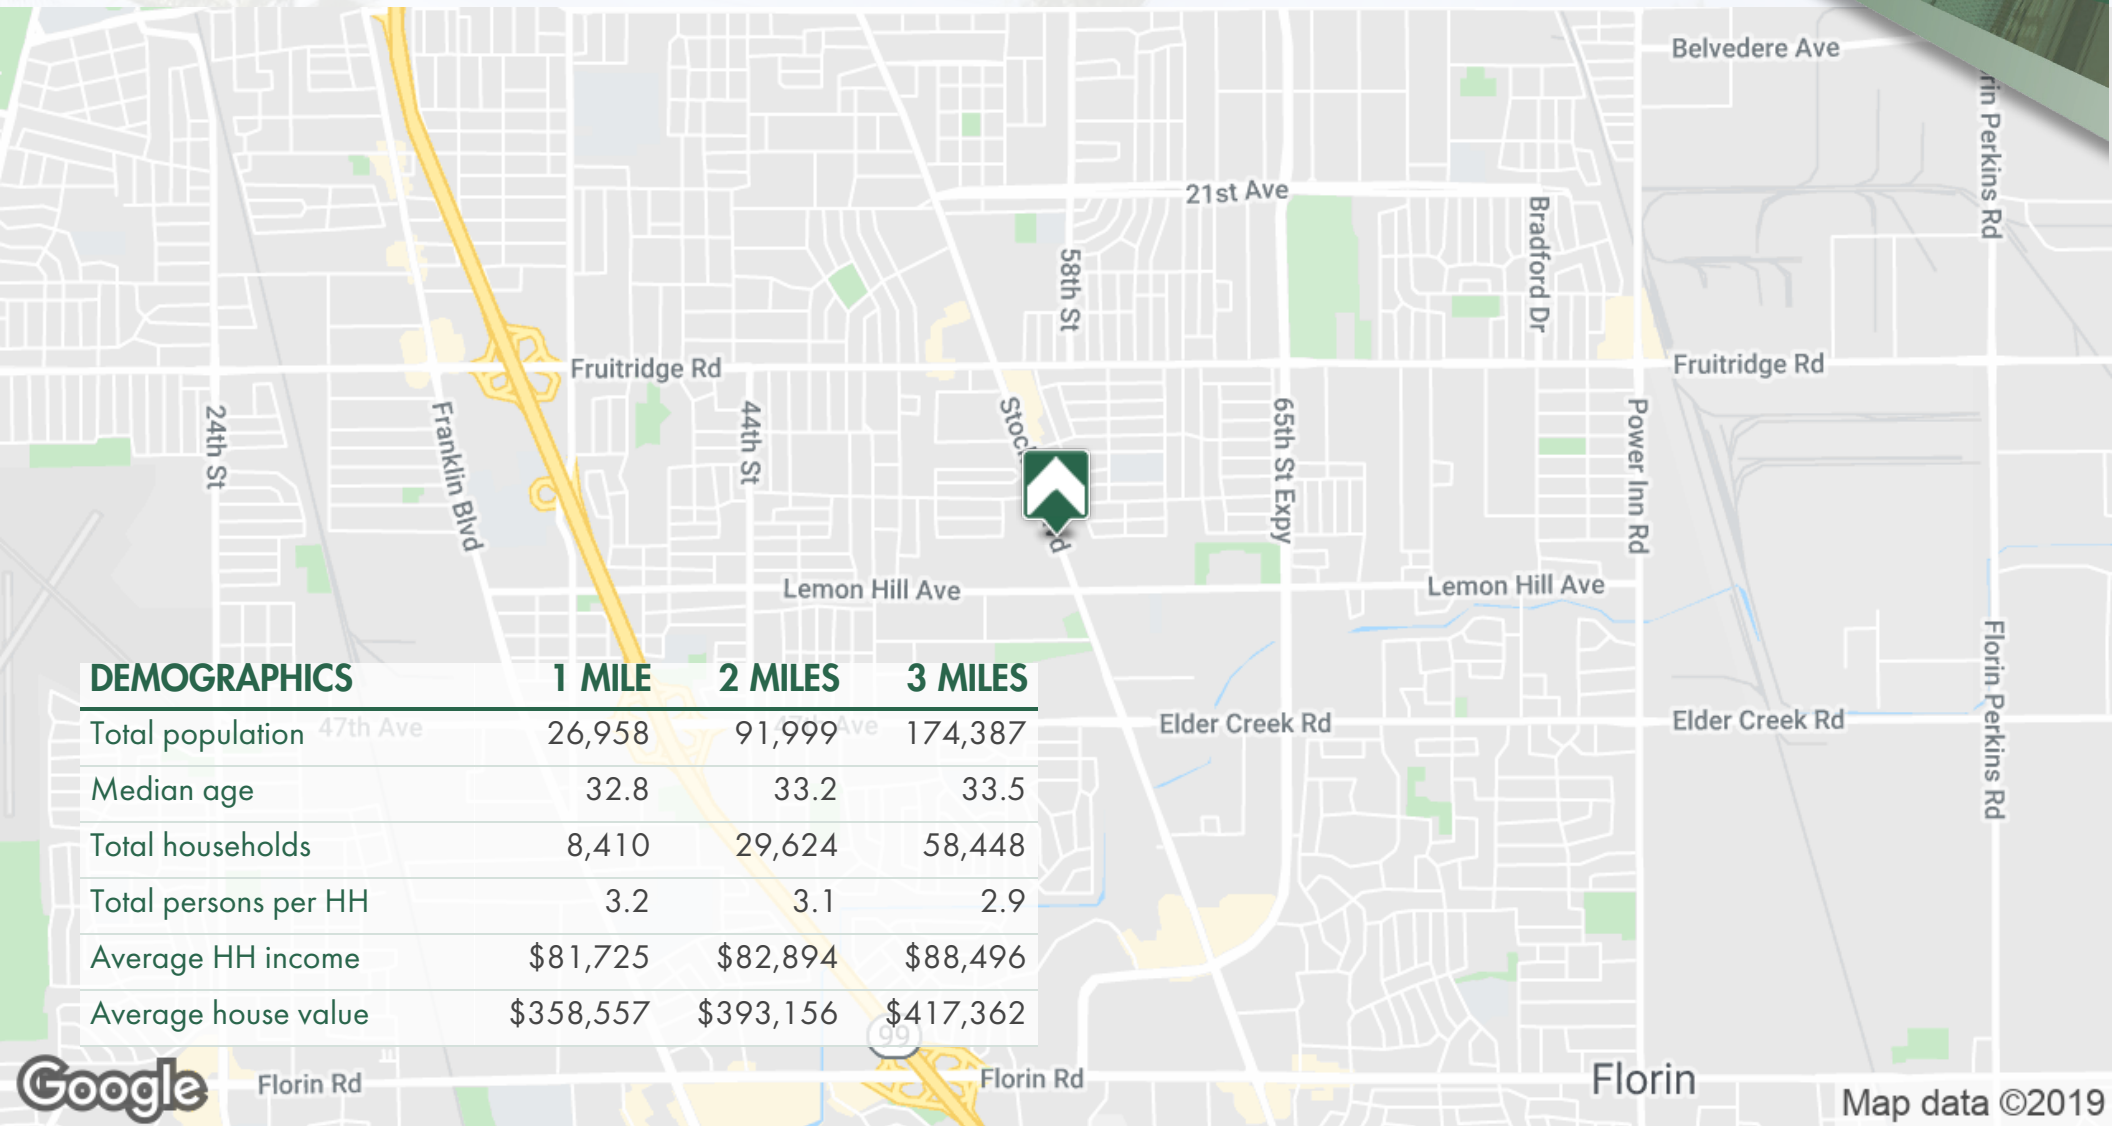

Stockton Blvd

65th St Expy

Lemon Hill Ave

Google Earth

The information in this document was obtained from sources we deem reliable; however, no warranty or representation, expressed or implied, is made as to the accuracy of the information contained herein.

# FOR LEASE LOTUS PLAZA

**LOCATION MAPS**  
6024, 6036 & 6048 Stockton Blvd  
Sacramento, CA

Map data ©2019

The information in this document was obtained from sources we deem reliable; however, no warranty or representation, expressed or implied, is made as to the accuracy of the information contained herein.