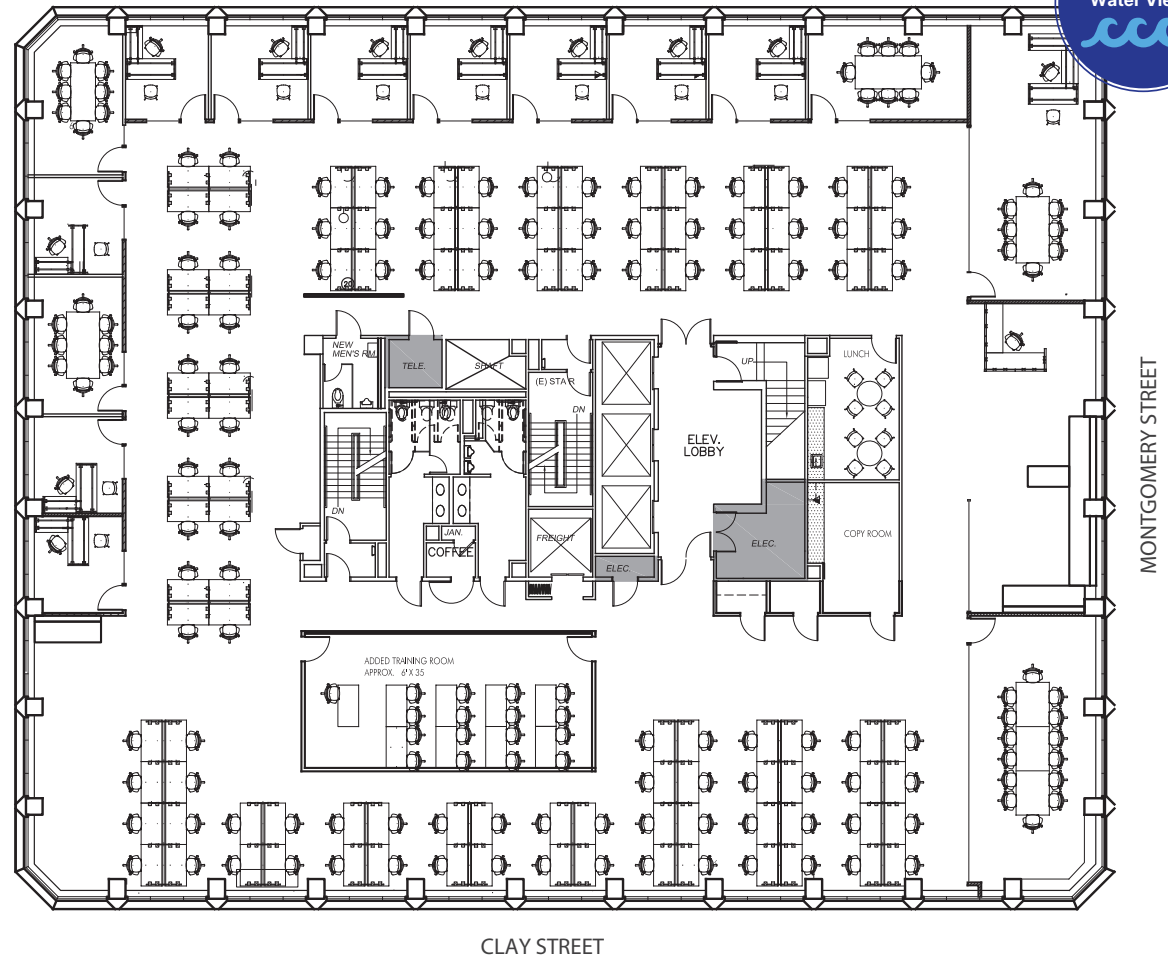

Suite 1600 - Furniture Plan

14,349 RSF

601

- Full floor identity
- Recently improved
- 2 large conference rooms
- 13 glass front offices
- Kitchen
- 2 phone rooms
- Additional restroom
- Server room
- Bay and City views
- Available now