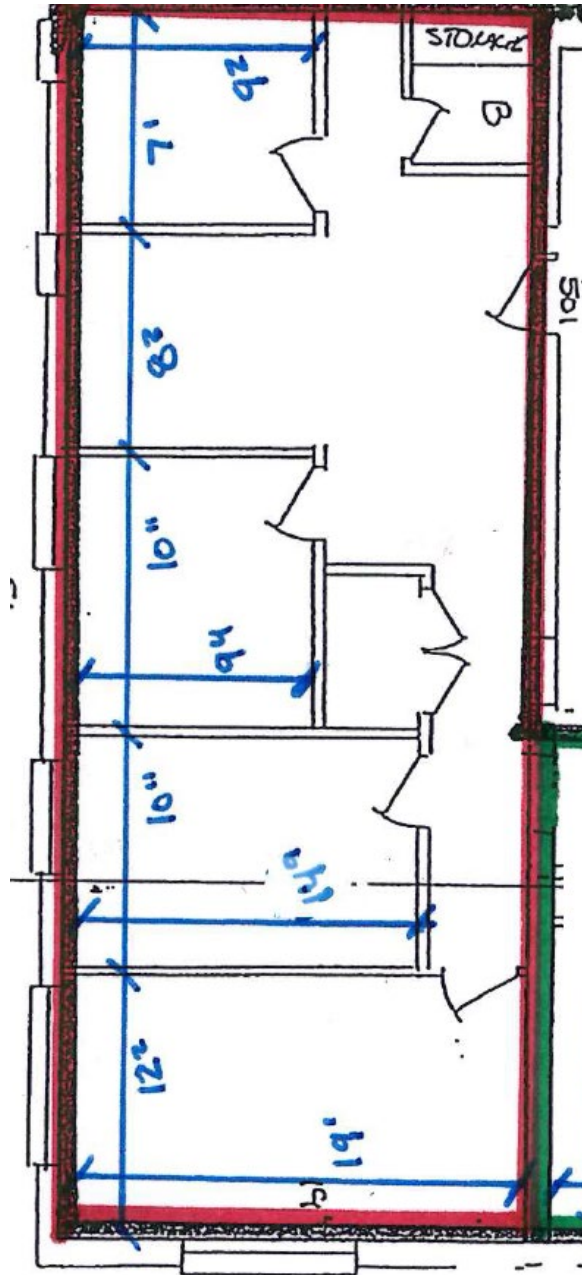

KLINEDINST
MANAGEMENT, INC.

Bethesda East Office Center
4405 East West Highway, Bethesda, Maryland
Suite 501

4405 EAST-WEST HIGHWAY, SUITE 211 • BETHESDA, MARYLAND 20814 • TEL (301) 656-7252 • FAX (301) 907-3470