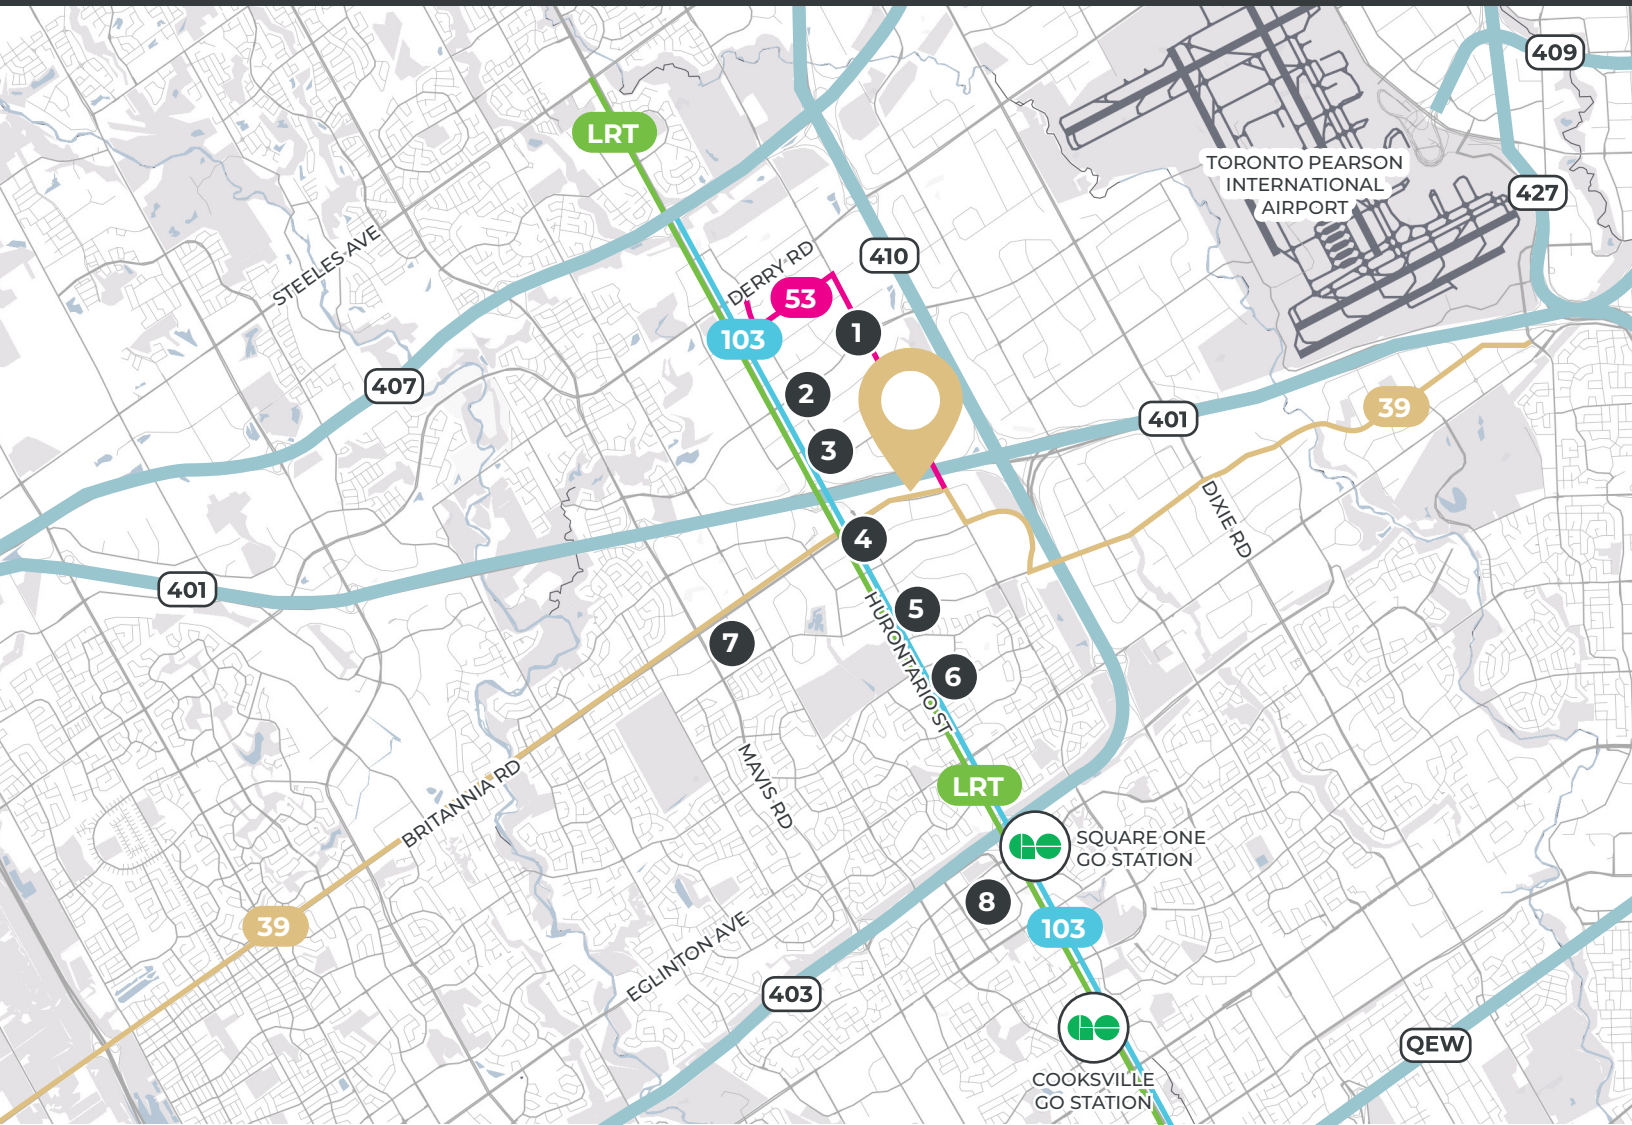

Direct access to public transit

Ample on-site parking

Prominent corporate neighbours

Building signage available

Availability 2nd Floor: ±33,051 sf

Asking Rate Contact listing team

Additional Rent \$11.50 psf (2025 Est.)
(includes utilities & janitorial)

Possession Immediate

AMENITIES & TRANSIT

- | | | | | |
|---|---|--|--|--|
| <p>1 Tim Hortons
Super 8
Esso</p> | <p>2 Mississauga Entertainment Centrum
Cineplex
Boston Pizza
Osmow's
Moxies
Mucho Burrito
LA Fitness</p> | <p>3 Starbucks
Firehouse Subs
Popeye's
Supplements
Guac Mexi Grill</p> | <p>4 Tim Hortons
Wendy's
Petro Canada</p> | <p>5 TD
Mandarin
Shell
BMO
Burger King</p> |
| <p>6 Sandalwood Square
BMO
Subway
UPS
McDonald's
Value Village</p> | <p>Fit 4 Less
Bar Burrito
A Buck or Two
Convenience
K</p> | <p>7 Heartland Town Centre
Best Buy
Dollarama
Sephora
Loblaws
Walmart</p> | <p>Canadian Tire
Costco
Sport Chek
McDonald's
Seafood City</p> | <p>7 Square One Shopping Centre
Apple
H&M
Walmart
BMO
The Gap</p> |
| | | | | <p>Uniqlo
The Rec
Room
Indigo
Moxies</p> |
| | | | | <p>Earls
Simons
Zara
Bath & Body
Chipotle</p> |

LIGHT RAIL TRAIN
(COMING SOON)

TO BRAMPTON

TO AIRPORT

TO SQUARE ONE

RUNS EVERY 15-20 MINS

Turnkey Professional Space

±33,051 SF AVAILABLE FOR LEASE

335

©2025 Avison Young, E.&O.E. Information contained herein was obtained from sources deemed reliable and, while thought to be correct, have not been verified. Avison Young does not guarantee the accuracy or completeness of the information presented, nor assumes any responsibility or liability for any errors or omissions therein. © Mapbox, © OpenStreetMap