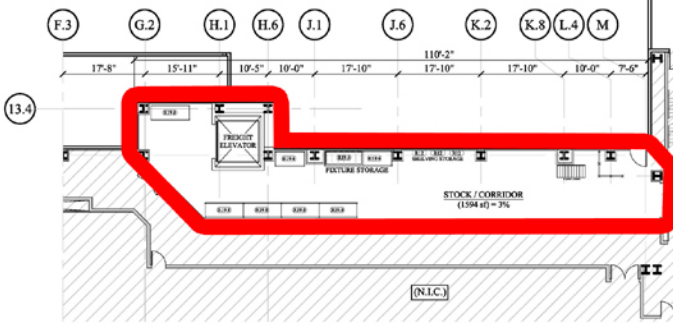

The Ceiling Height is 22' under steel and  
the Ceiling Height under the Yellow 16' under steel

**54,989 sf**

**Level 3**

**HARLEM, NY**

EAST RIVER PLAZA  
517 EAST 117TH STREET  
NEW YORK, NY 10035

REVISION	DATE

**HARLEM, NY**  
EAST RIVER PLAZA  
517 EAST 117TH STREET  
NEW YORK, NY 10035

ISSUED	DATE

DRAWING TITLE: <b>FIXTURE PLAN</b>	
DRAWN BY:	T.L.A.
CHECK BY:	D.P.D.
SCALE:	AS NOTED

SHEET NO:  
**F1**