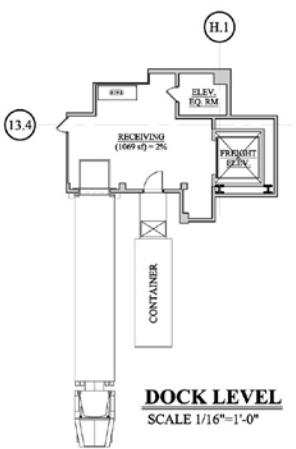

The Ceiling Height is 22' under steel and  
the Ceiling Height under the Yellow 16' under steel

**54,989 sf**

**Level 3**

**HARLEM, NY**

EAST RIVER PLAZA  
517 EAST 117TH STREET  
NEW YORK, NY 10035

REVISION	DATE

**HARLEM, NY**  
EAST RIVER PLAZA  
517 EAST 117TH STREET  
NEW YORK, NY 10035

ISSUED	DATE

DRAWING TITLE: <b>FIXTURE PLAN</b>	
DRAWN BY:	T.L.A.
CHECK BY:	D.P.D.
SCALE:	AS NOTED

SHEET NO:  
**F1**