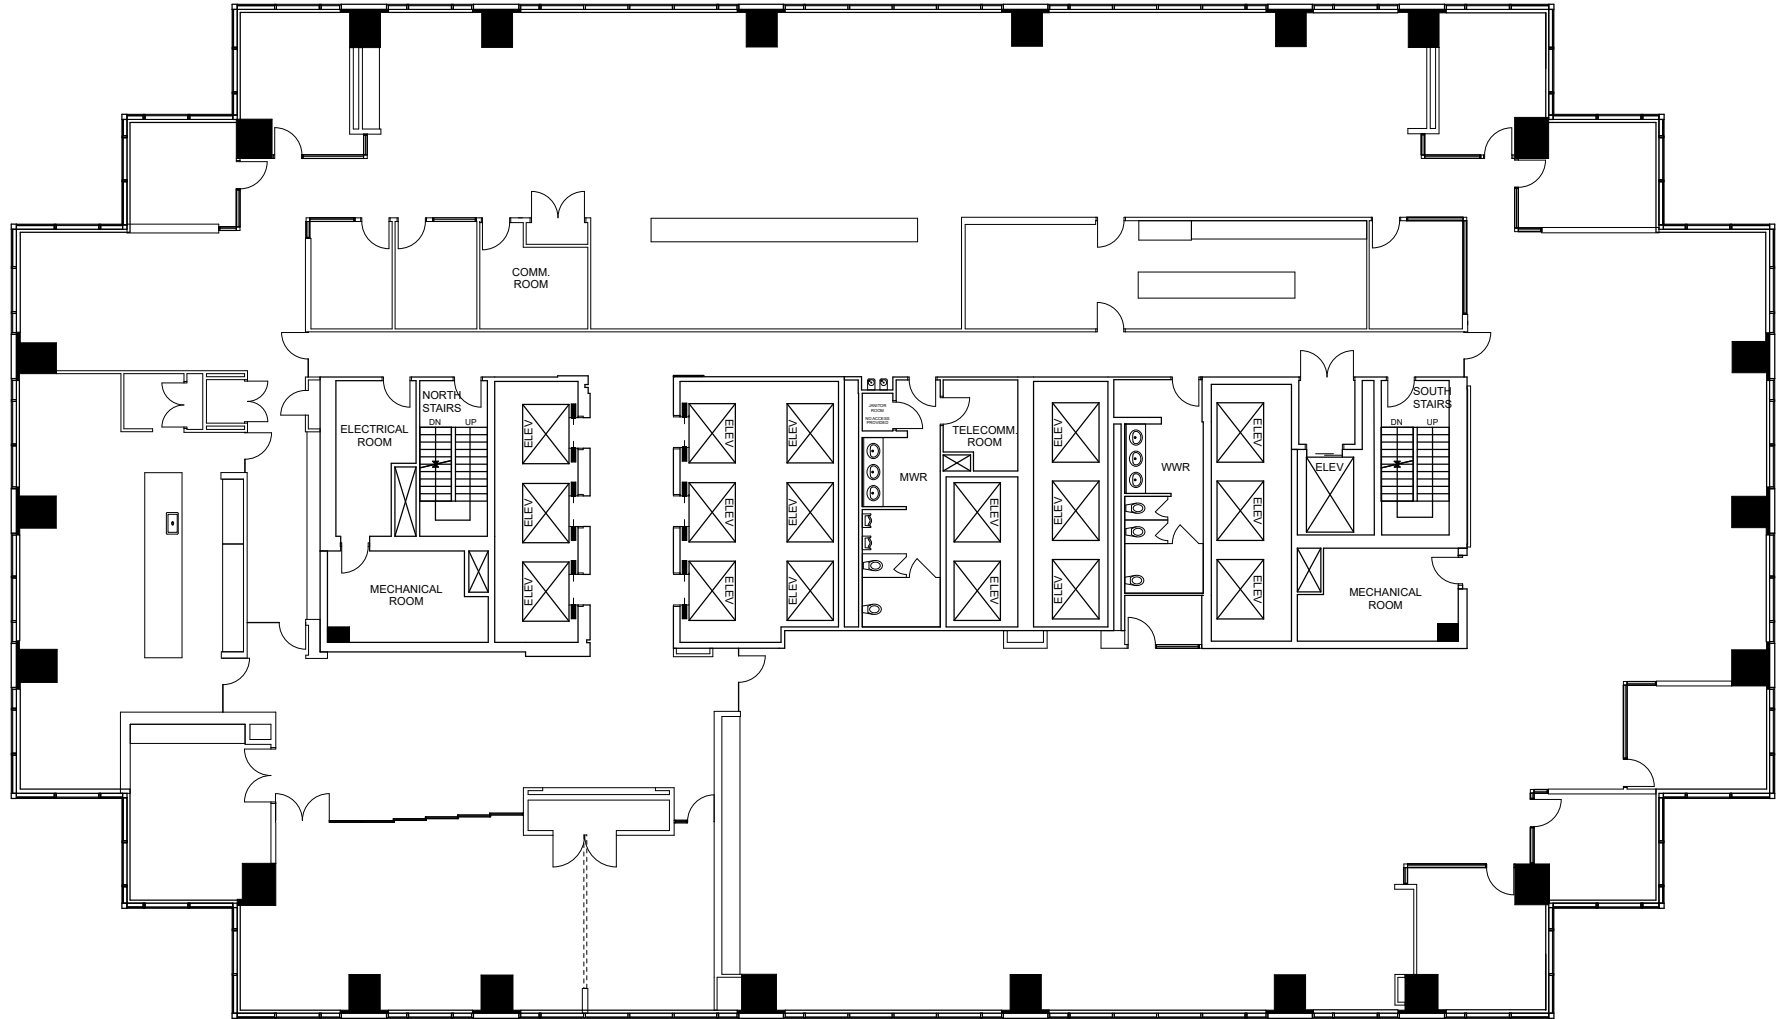

Suite 1500

20,195 RSF

BANK OF AMERICA
PLAZA

Philip J. Weber, CCIM, CPM

First Vice President
+1 813 380 8035
philip.weber@cbre.com

Barry Hanerfeld

Senior Vice President
+1 813 334 7561
barry.hanerfeld@cbre.com