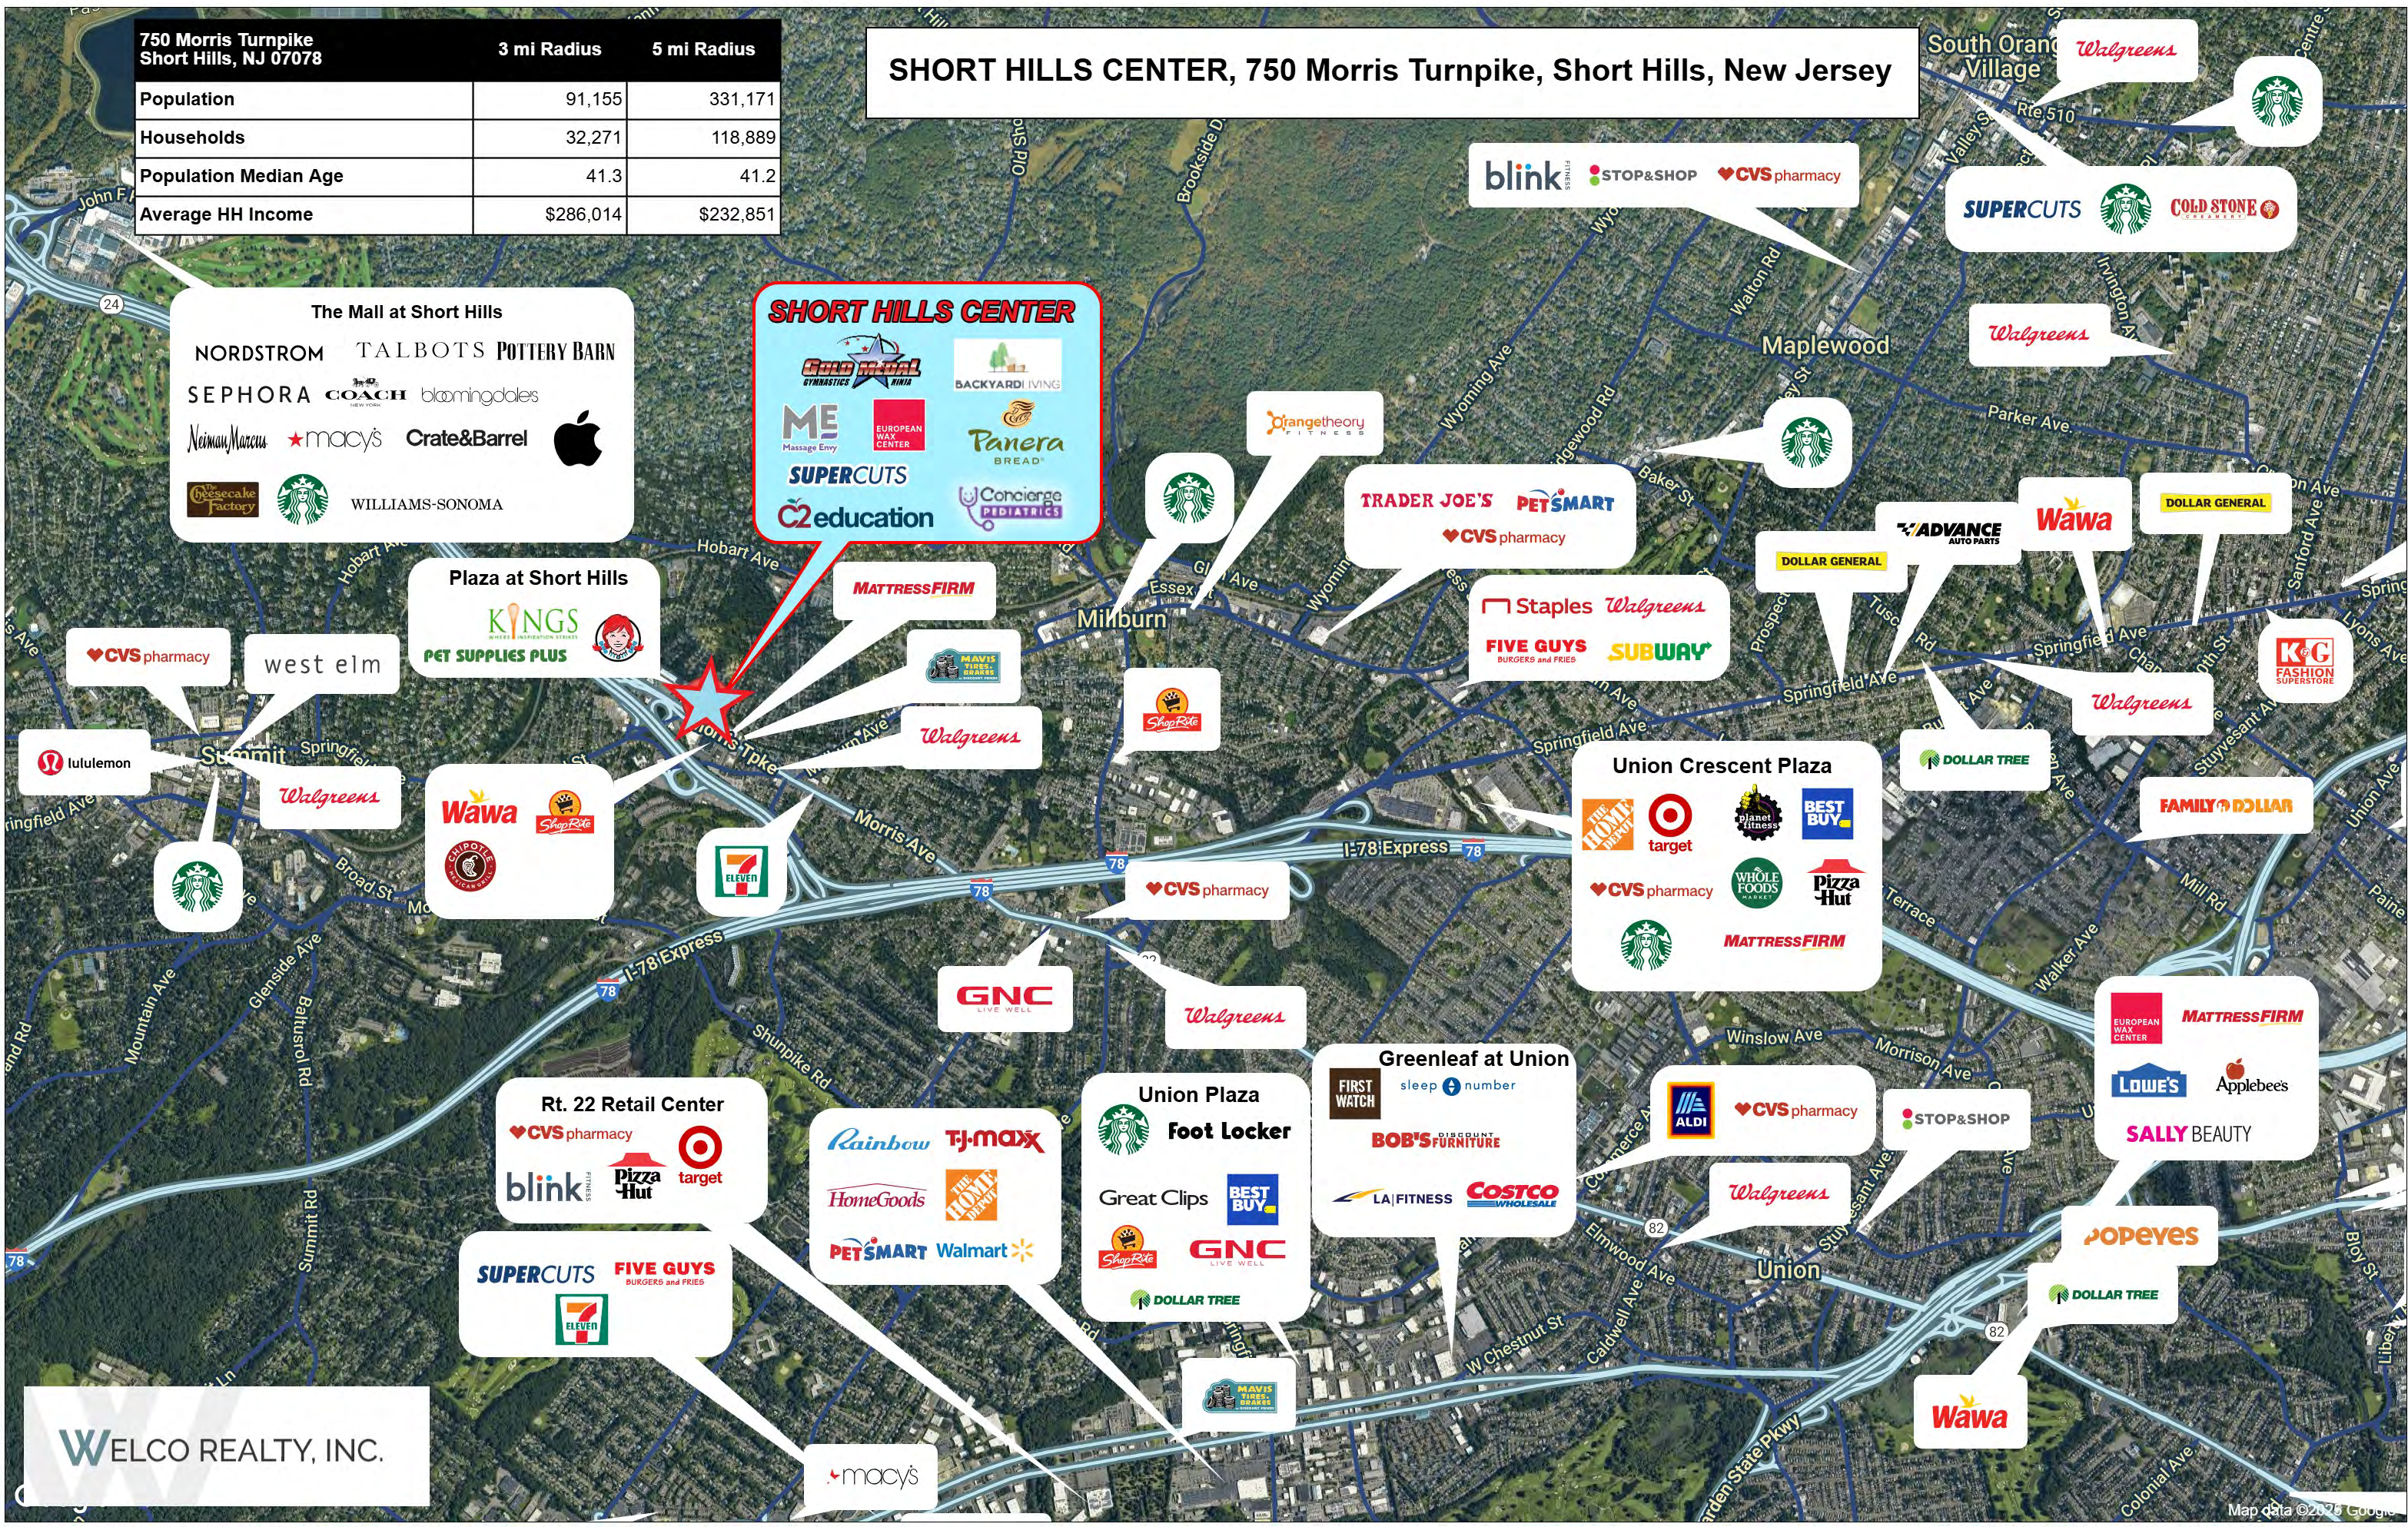

Now Open! Gold Medal Gymnastics & Ninja

Available: 7,652 s.f.

Available: 7,652 s.f.

Neighboring Tenants: Walgreens, Bloomingdales & King's Food Market.
Easy On/Off Morris & Essex Turnpike (Route 24)

Parking: 286 car parking

Plaza at Short Hills

KINGS MARKET INSPIRATION STORES
 PET SUPPLIES PLUS

Union Crescent Plaza

THE HOME DEPOT target planet fitness BEST BUY
 CVS pharmacy WHOLE FOODS MARKET Pizza Hut
 Starbucks MATTRESS FIRM

Rt. 22 Retail Center

CVS pharmacy target
 blink FITNESS Pizza Hut

Rainbow TJ-MAXX
 HomeGoods THE HOME DEPOT
 PETSMART Walmart

Union Plaza

Starbucks Foot Locker
 Great Clips BEST BUY
 ShopRite GNC
 DOLLAR TREE

Greenleaf at Union

FIRST WATCH sleep + number
 BOB'S FURNITURE
 LA FITNESS COSTCO WHOLESALE

EUROPEAN WAX CENTER MATTRESS FIRM
 Lowe's Applebee's
 SALLY BEAUTY

SUPERCUTS FIVE GUYS
 7-ELEVEN

macy's

WELCO REALTY, INC.