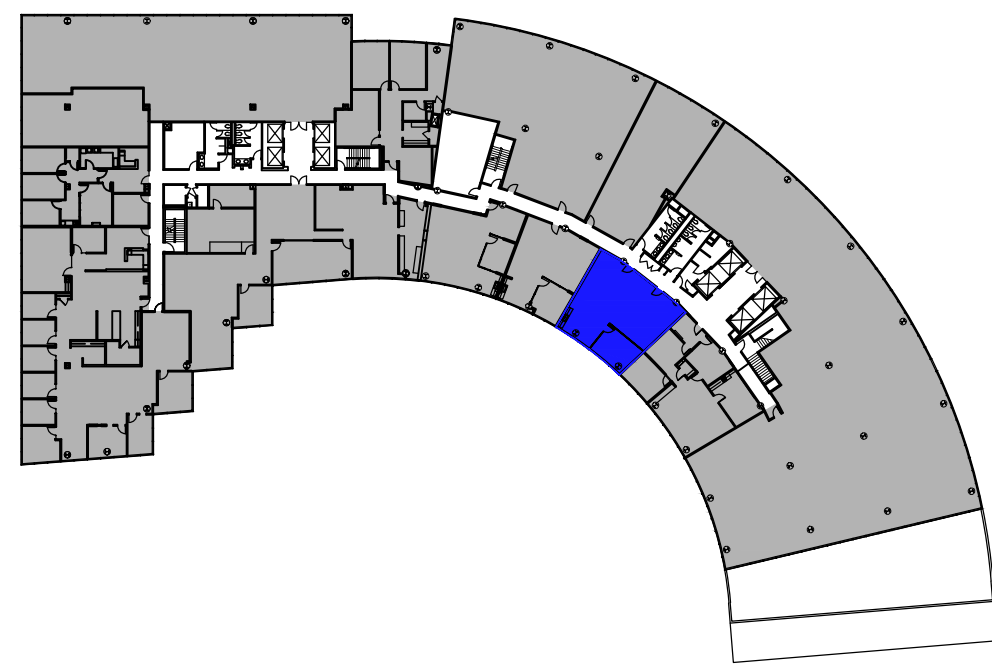

AVAILABLE
TENANT SPACE
SUITE 725
1,423 RSF

KEY PLAN

N.T.S.

World Trade Center 7th Floor Suite 725

101 W. Main Street Norfolk, Virginia

March 21, 2023

ARCHITECTURE
INTERIOR DESIGN