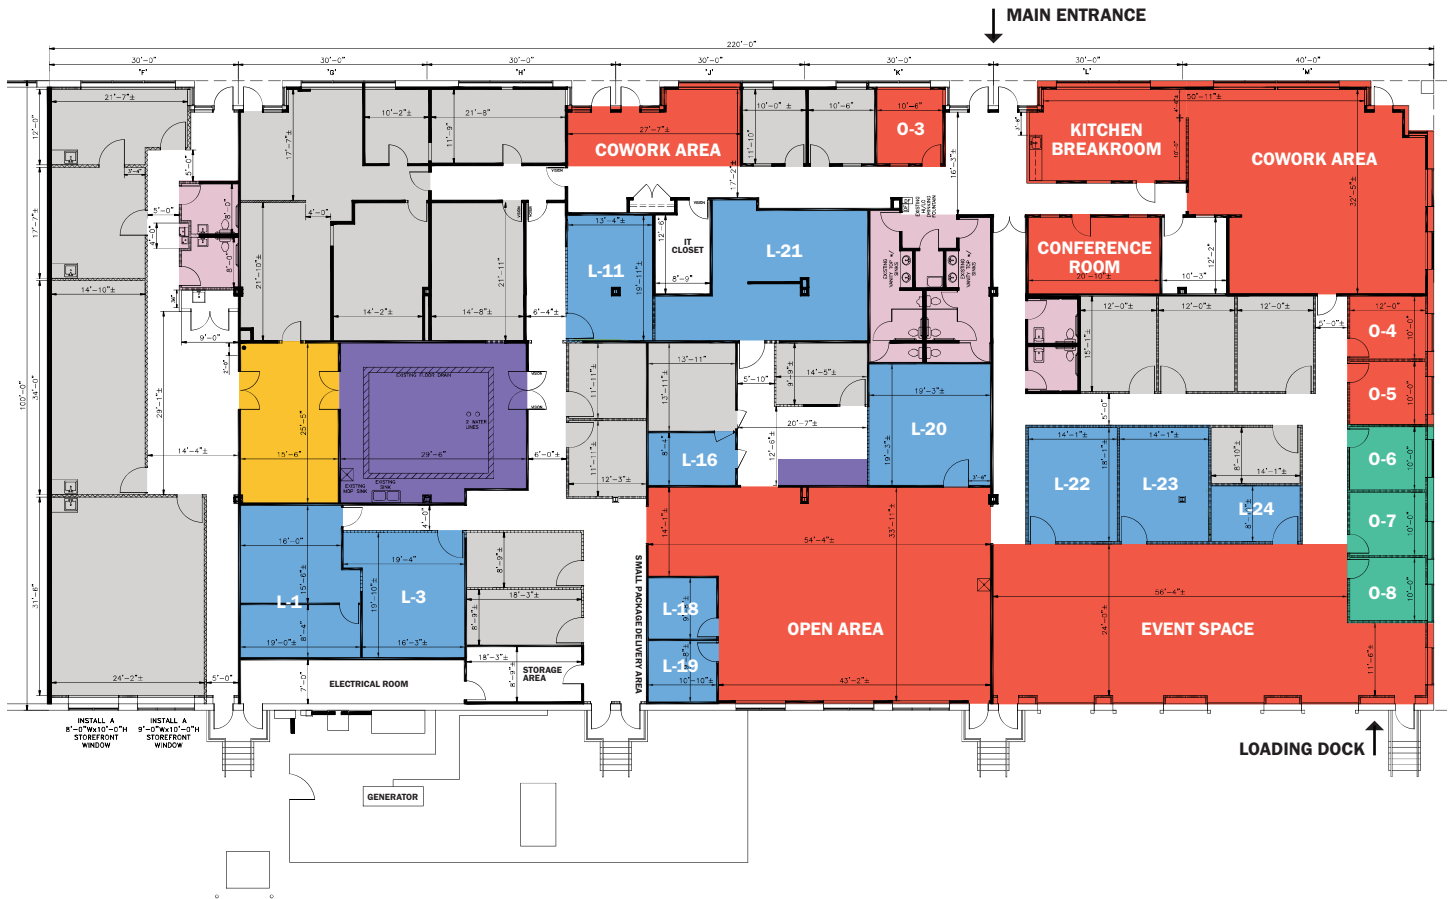

# FLOOR PLAN

LAB SUITE	SQUARE FOOTAGE	MONTHLY RENT
L-1	410	\$2,835.83
L-3	325	\$2,247.92
L-11	285	\$1,971.25
L-16	116	\$802.33
L-18	105	\$726.25
L-19	105	\$726.25
L-20	370	\$2,559.17
L-21	546	\$3,776.50
L-22	255	\$1,763.75
L-23	255	\$1,763.75
L-24	125	\$864.58

OFFICE SUITE	SQUARE FOOTAGE	MONTHLY RENT
O-6	120	\$500
O-7	120	\$500
O-8	120	\$500

- LAB
- OFFICE
- SHARED EQUIPMENT AREA
- COLD STORAGE
- COMMON AREAS
- LEASED
- BATHROOMS