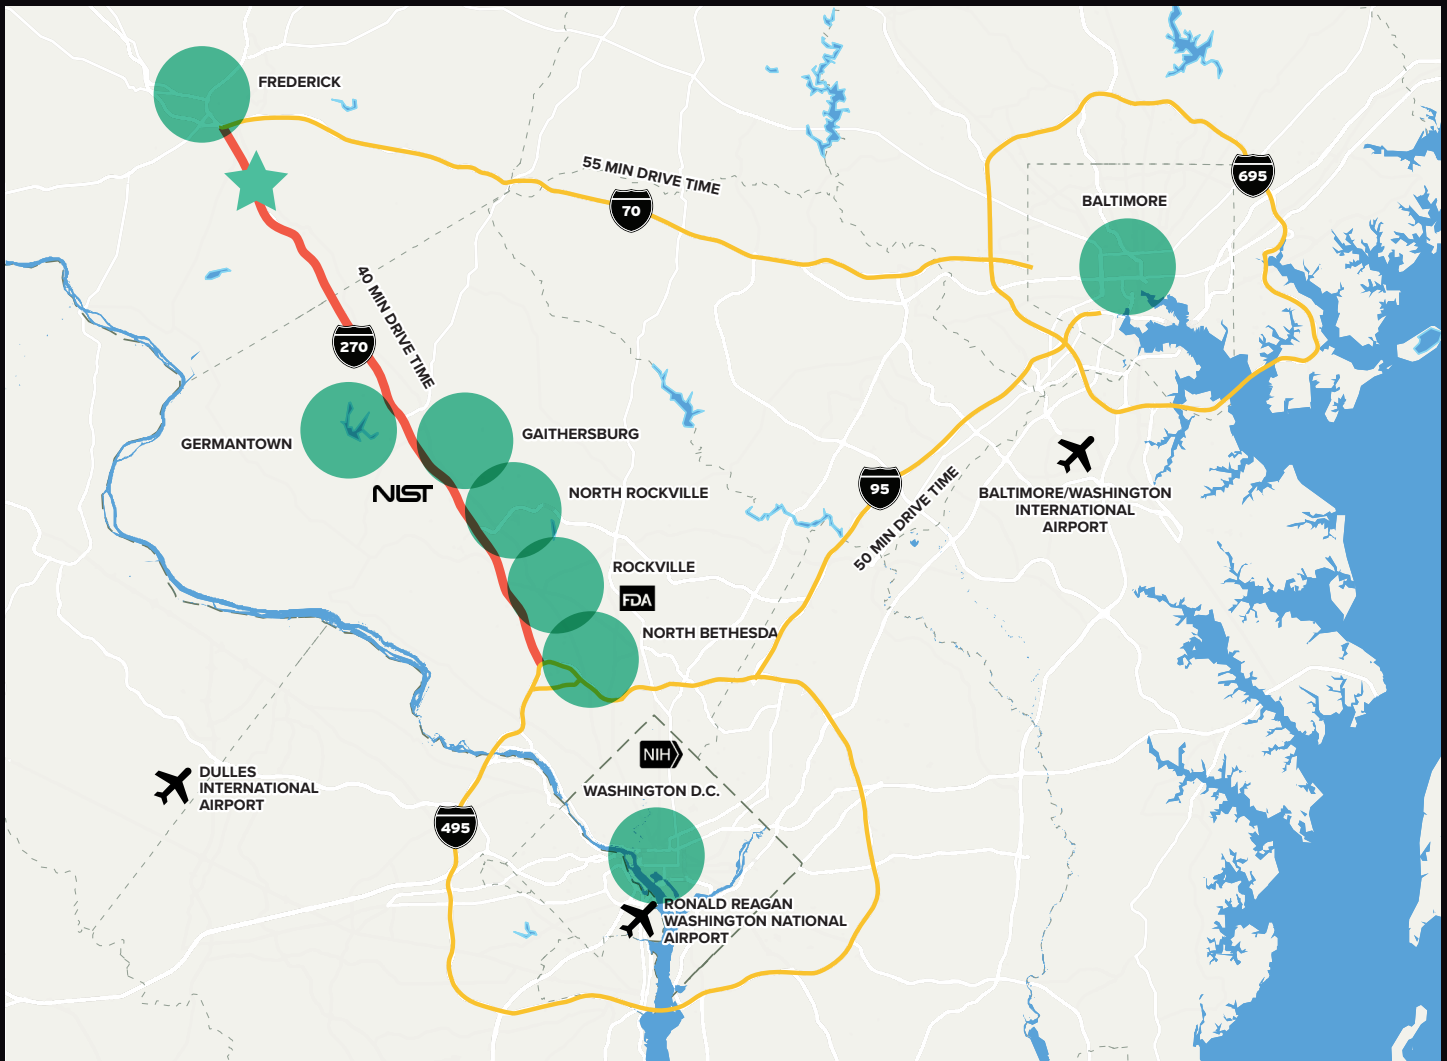

# WE ARE POSITIONED WHERE YOU WANT TO BE.

The I-270 Innovation Labs are nestled in a fast-growth environment with quick access to two interstate highways. The Washington, DC - Baltimore area is one of the top U.S. hubs for biotech, cybersecurity, defense/aerospace, and IT. From our strategic location in southern Frederick County, MD, get to DC, Northern Virginia, Baltimore, or one of three international airports in under an hour.