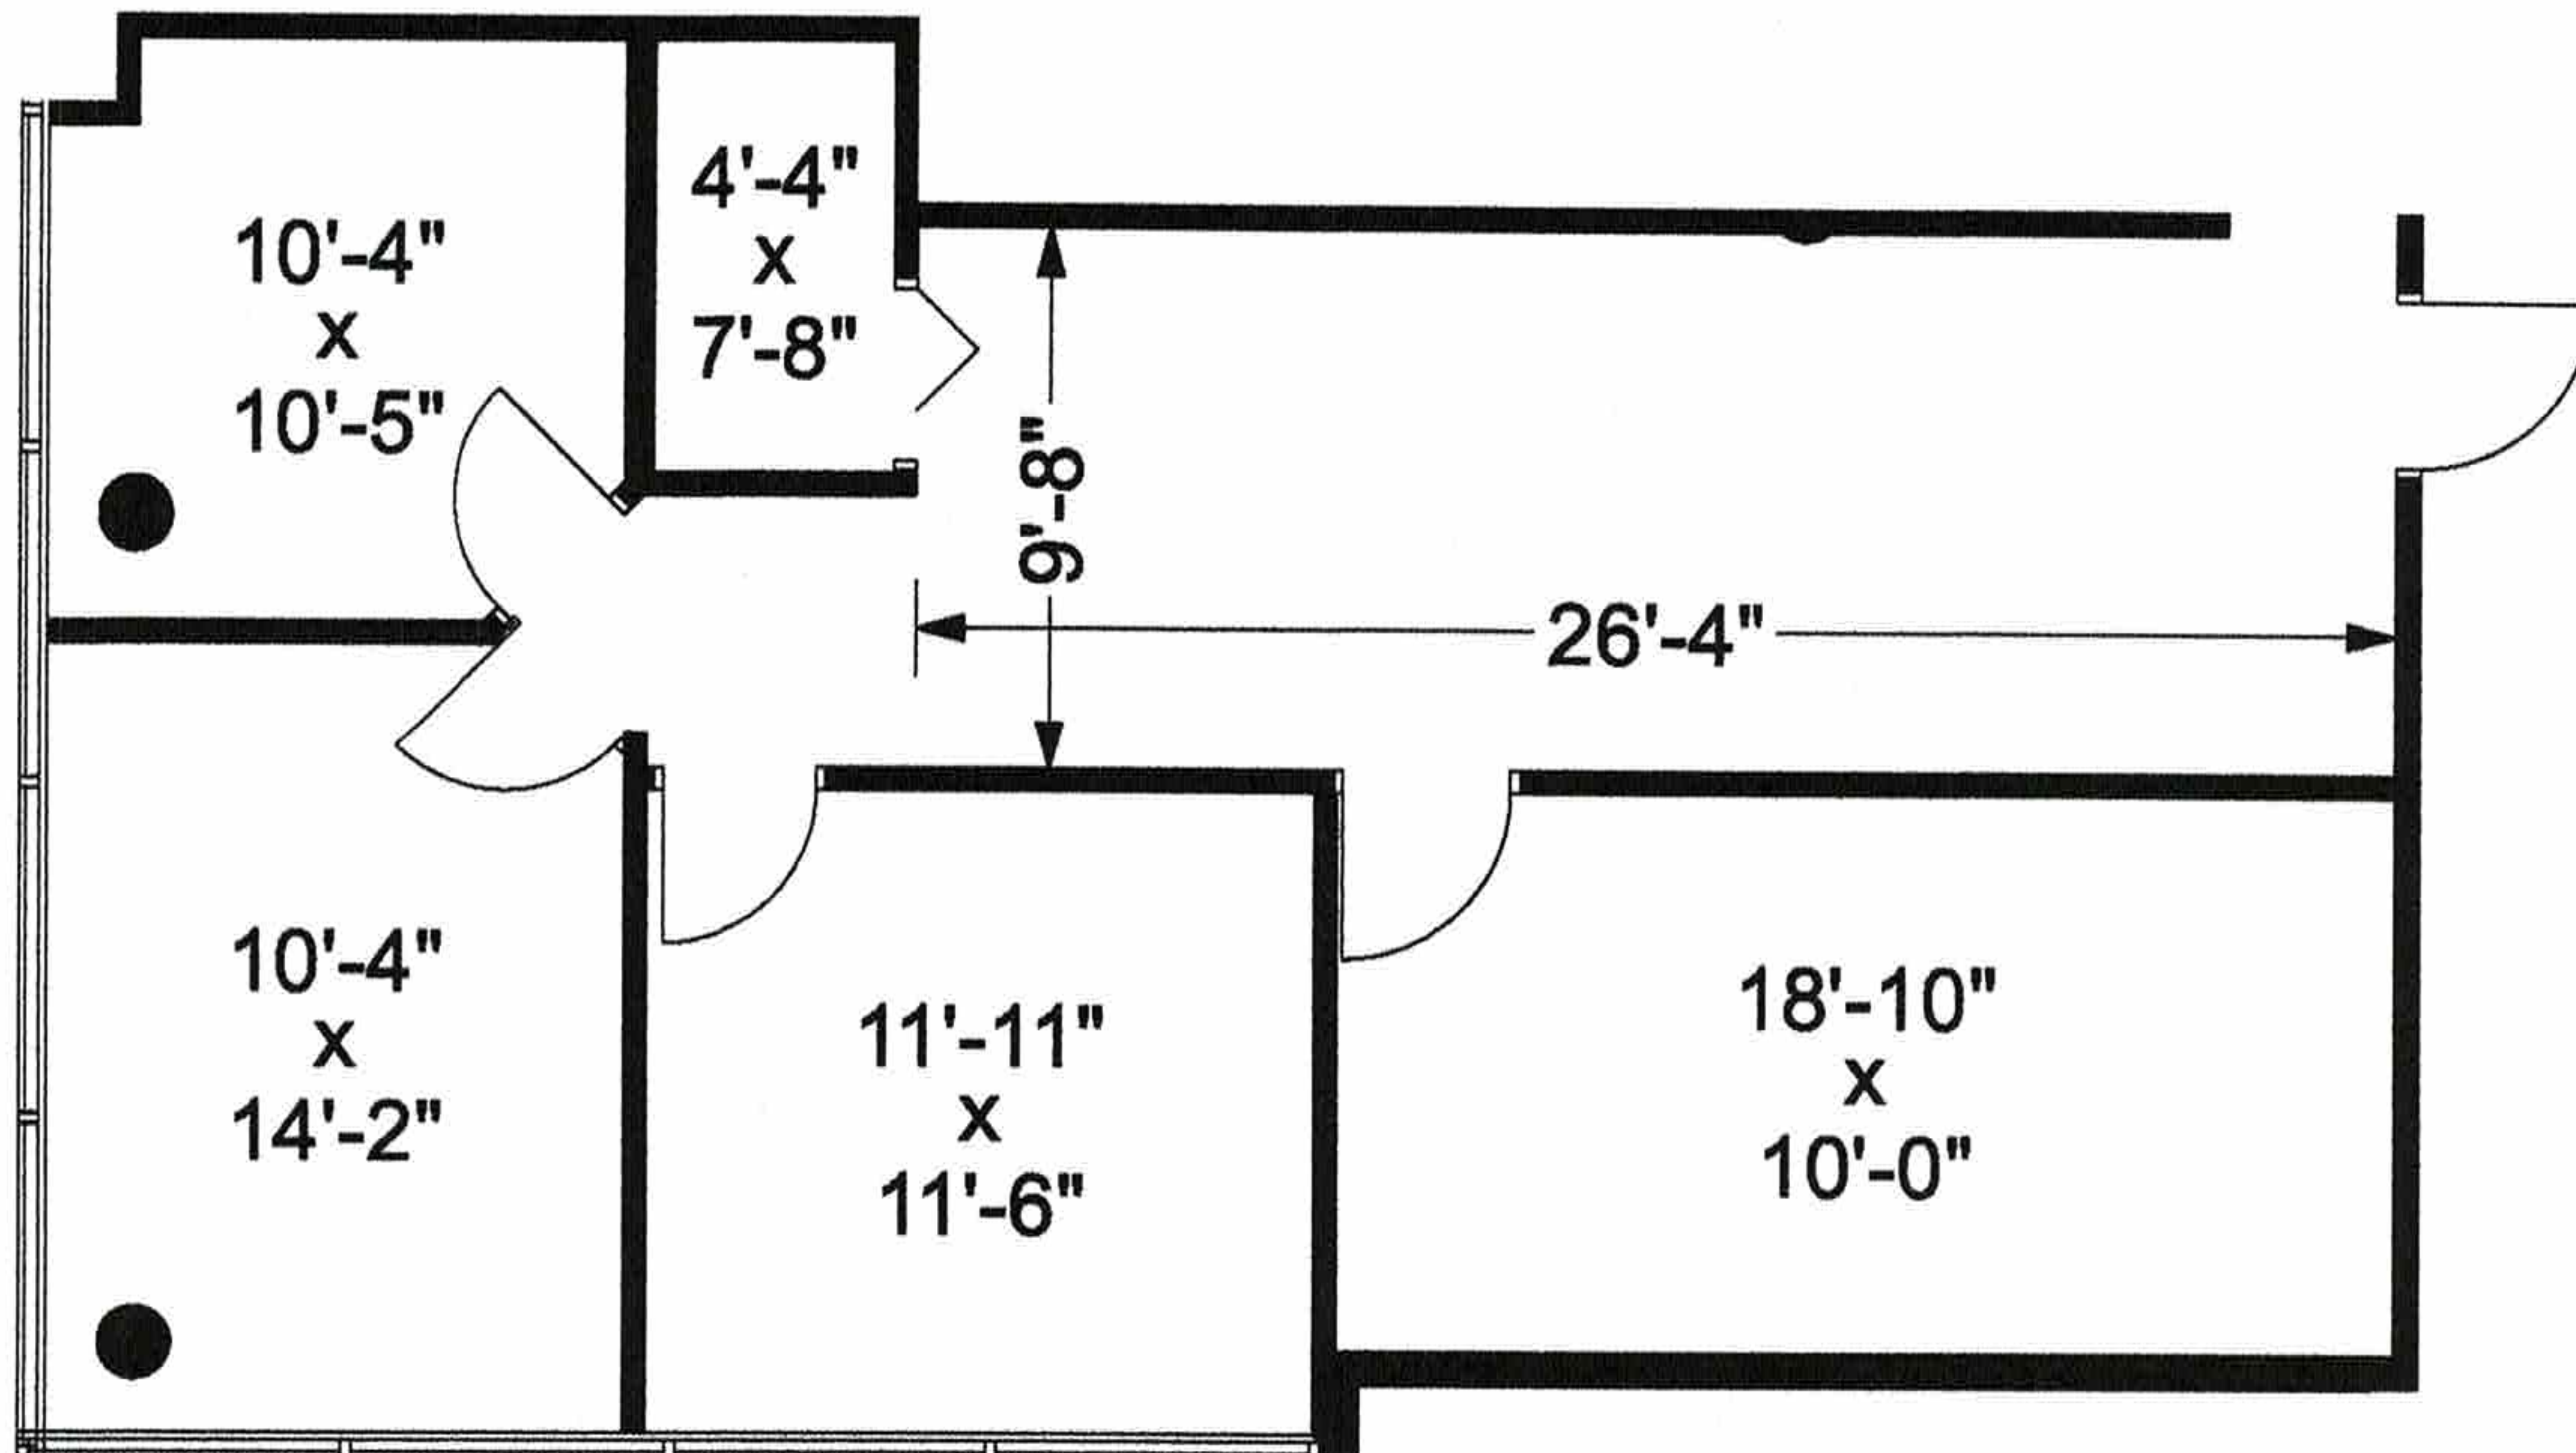

Keyplan

1,110 SQ FT RENTABLE

"Client"
Tequesta Business Associates
Tequesta Corporate Center
250 Tequesta Drive
Tequesta, Florida

Suite 304
 Plan Version: V1
 Measured: 09/20/22
 Prepared: 09/27/22

phone: (305) 702-0590
www.flordameasures.com