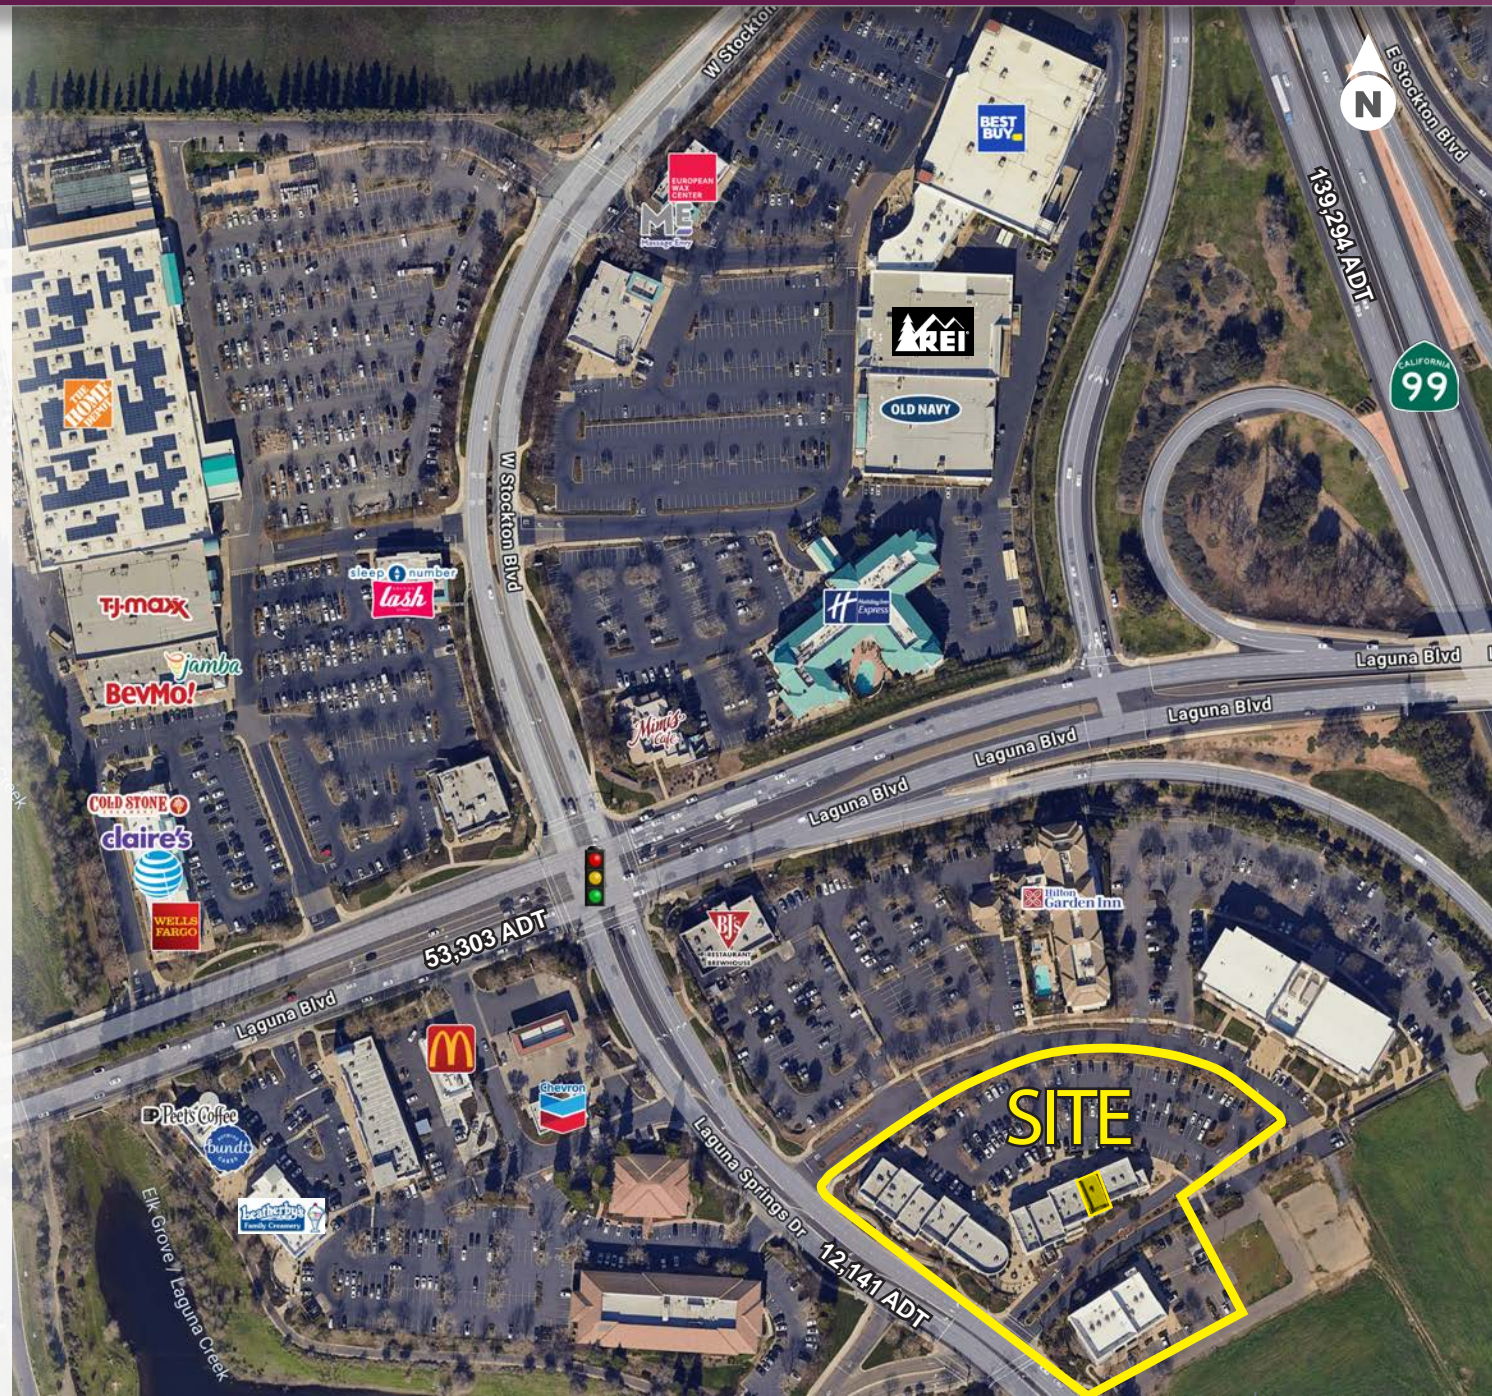

# LAGUNA POINTE

# PROPERTY HIGHLIGHTS

Elk Grove, CA

- Laguna Pointe is a 30,897 SF retail center located in the heart of Elk Grove's primary retail trade area
- Freeway pylon and monument signage on Laguna Blvd available
- The City of Elk Grove has a population of more than 171,000 residents with 53,618 households and continuing to grow
- Elk Grove is one of eight most notable high-growth cities in the nation
- Site is located at the HWY 99/Laguna Blvd interchange
- Strong demographics, daytime population, and traffic counts
- Elk Grove residents benefit from the award-winning schools, good paying jobs, and an affordable, superior quality of life

# SITE PLAN

Elk Grove, CA

**9241 Laguna Springs Drive**

Hilton Garden Inn 116 rooms

**9237 Laguna Springs Drive**

BJ's Brewery

**9257 Laguna Springs Drive**

100 Bohl 2,600