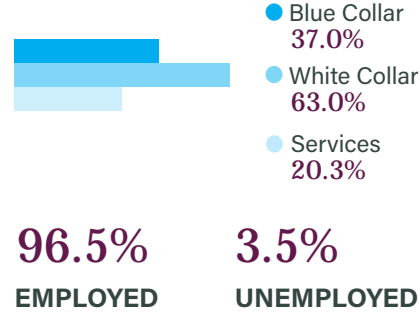

EMPLOYMENT