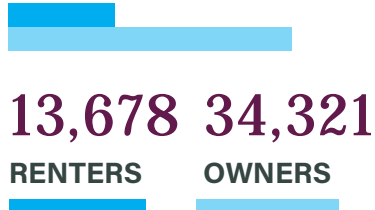

DEMOGRAPHICS

Elk Grove, CA

3 Mile Radius

154,772
POPULATION

3.7
AVE HH SIZE

$110,493
AVE HH INCOME

35.4
MEDIAN AGE

HOME OWNERSHIP