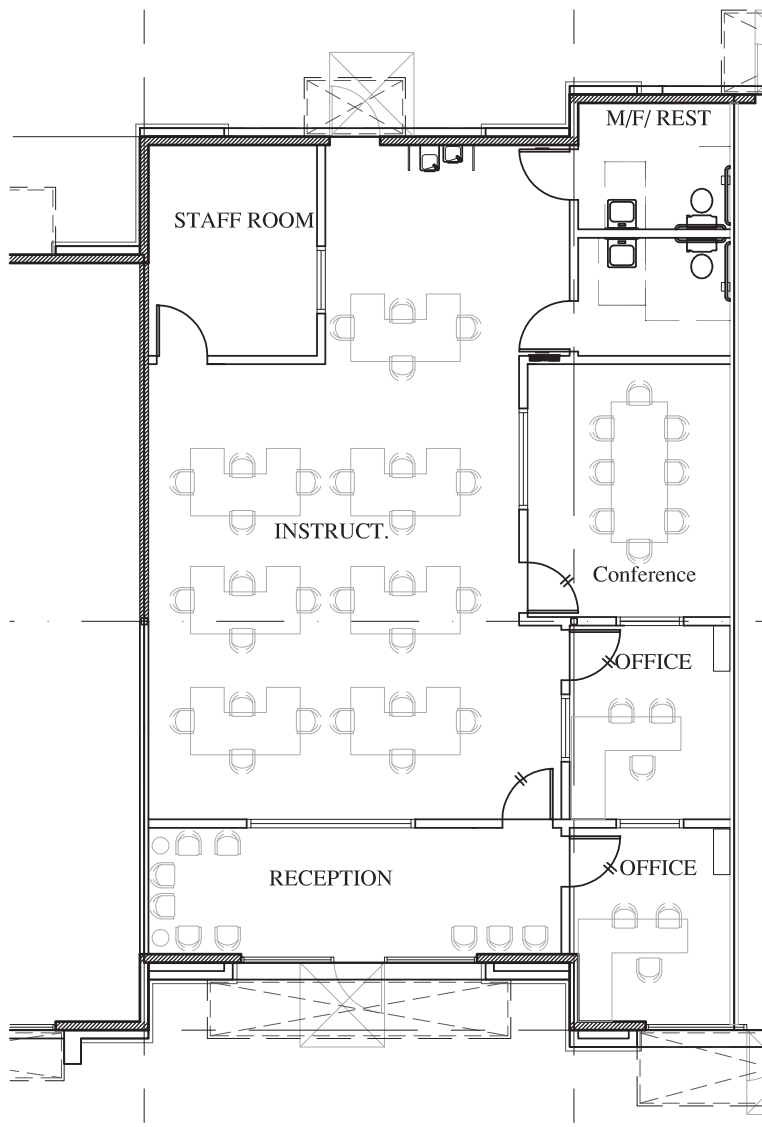

# 9261 LAGUNA SPRINGS DRIVE

Suite 120 | 1,782 SF