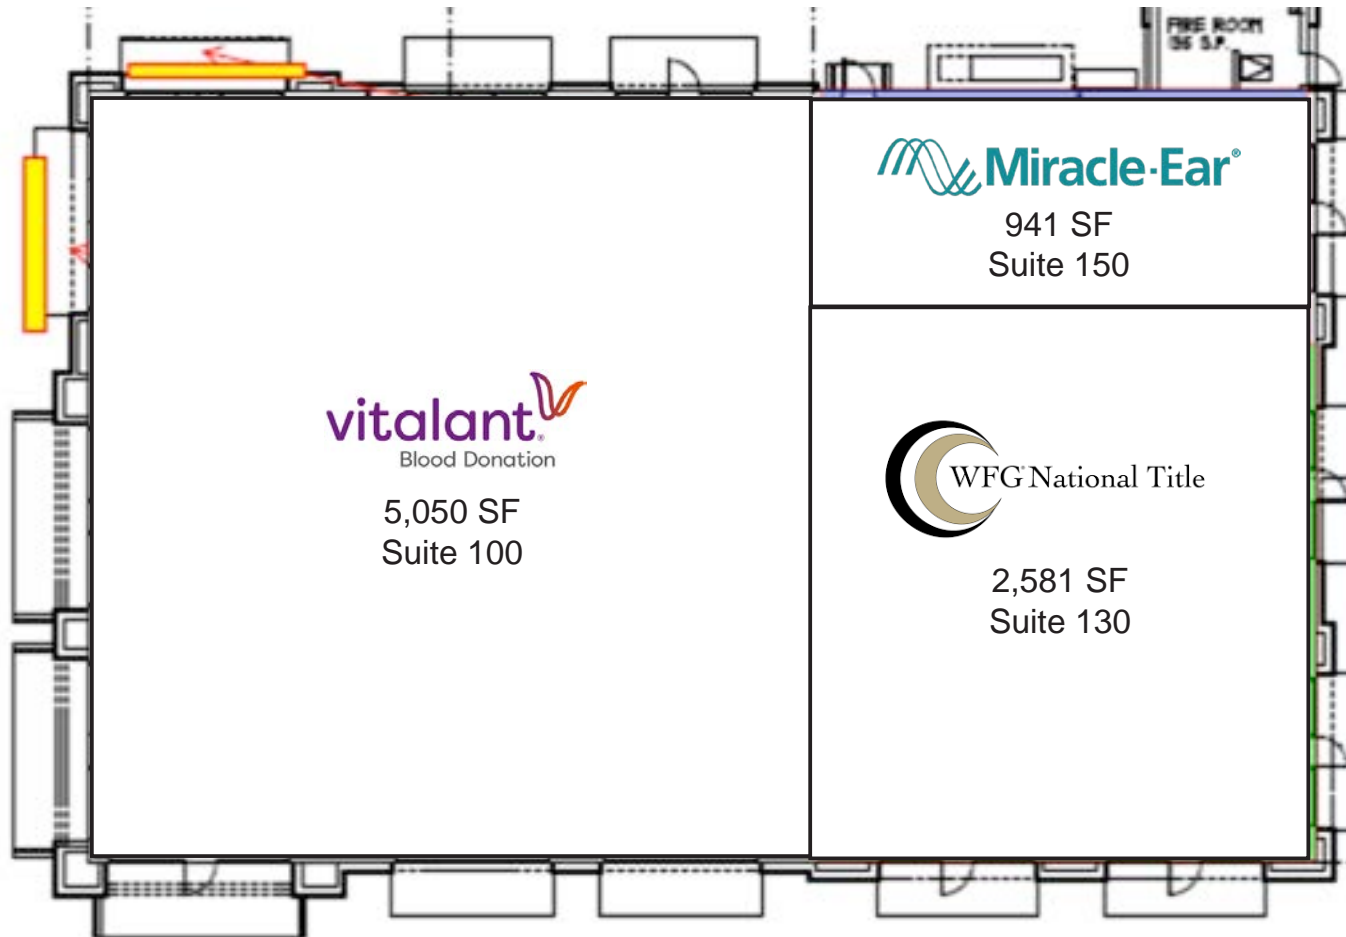

9267 LAGUNA SPRINGS DRIVE

Elk Grove, CA