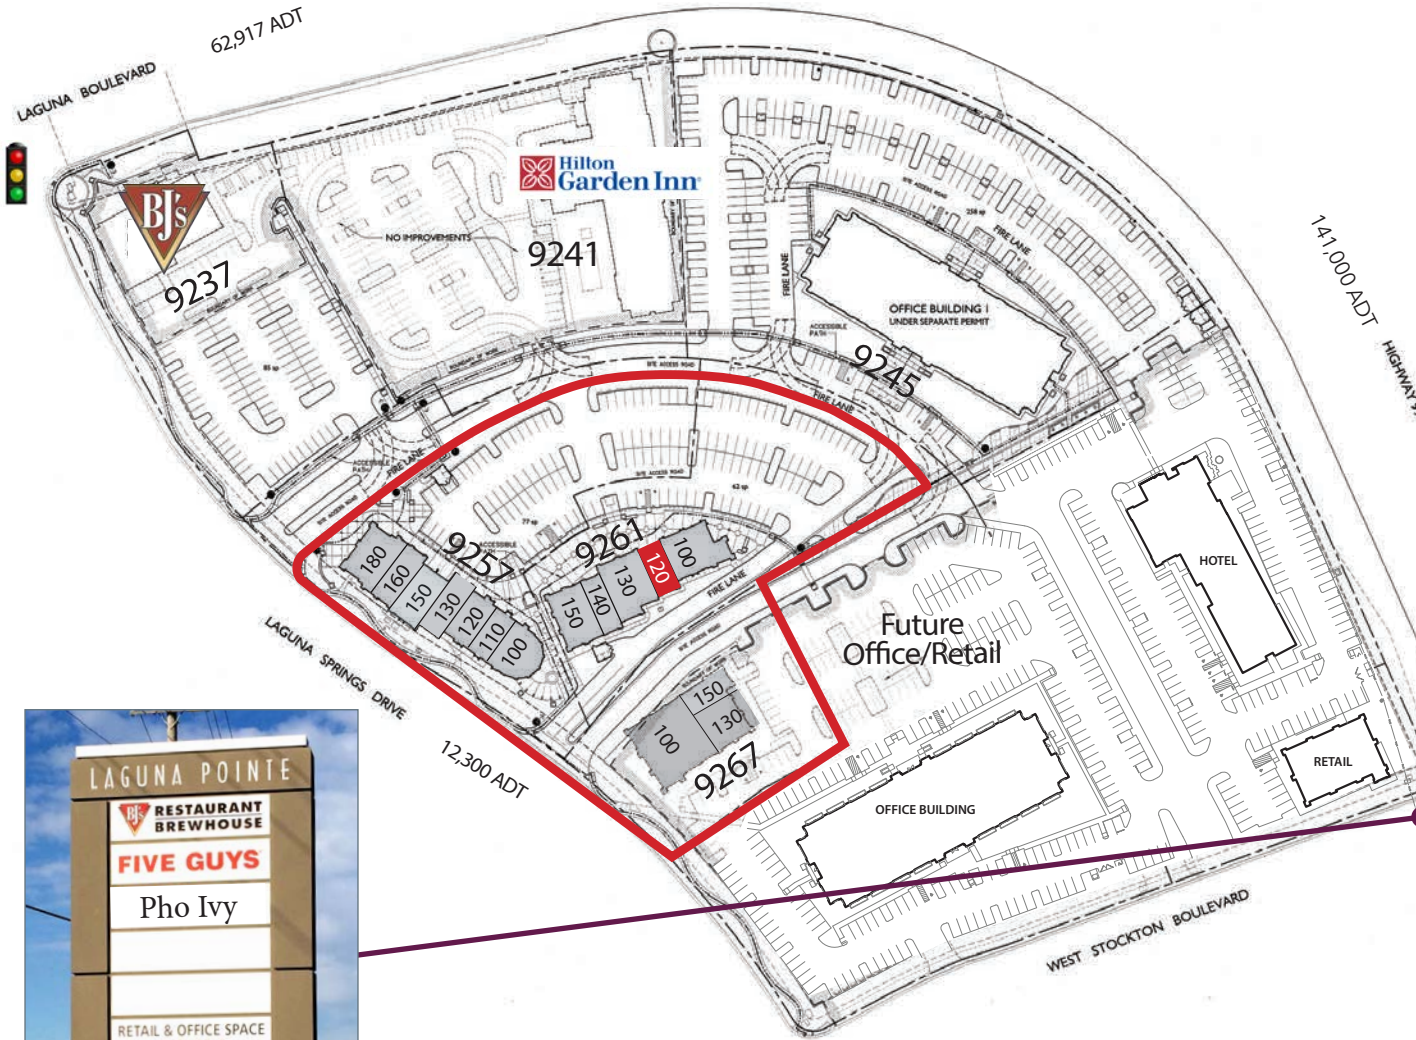

# LAGUNA POINTE

# PROPERTY HIGHLIGHTS

Elk Grove, CA

- Laguna Pointe is a 30,897 SF retail center located in the heart of Elk Grove's primary retail trade area
- Freeway pylon and monument signage on Laguna Blvd available
- The City of Elk Grove has a population of more than 171,000 residents with 53,618 households and continuing to grow
- Elk Grove is one of eight most notable high-growth cities in the nation
- Site is located at the HWY 99/Laguna Blvd interchange
- Strong demographics, daytime population, and traffic counts
- Elk Grove residents benefit from the award-winning schools, good paying jobs, and an affordable, superior quality of life

# SITE PLAN

Elk Grove, CA

**9241 Laguna Springs Drive**

Hilton Garden Inn 116 rooms

**9237 Laguna Springs Drive**

BJ's Brewery

**9257 Laguna Springs Drive**

100 Bohl 2,600