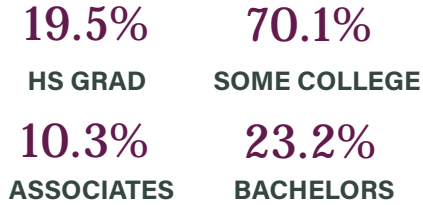

DEMOGRAPHICS

Elk Grove, CA

3 Mile Radius

154,772
POPULATION

3.7
AVE HH SIZE

$110,493
AVE HH INCOME

35.4
MEDIAN AGE

HOME OWNERSHIP

EDUCATION

EMPLOYMENT

AVERAGE MONTHLY HOUSEHOLD SPENDING

RACE & ETHNICITY

GENDER & AGE

INCOME BY HOUSEHOLD