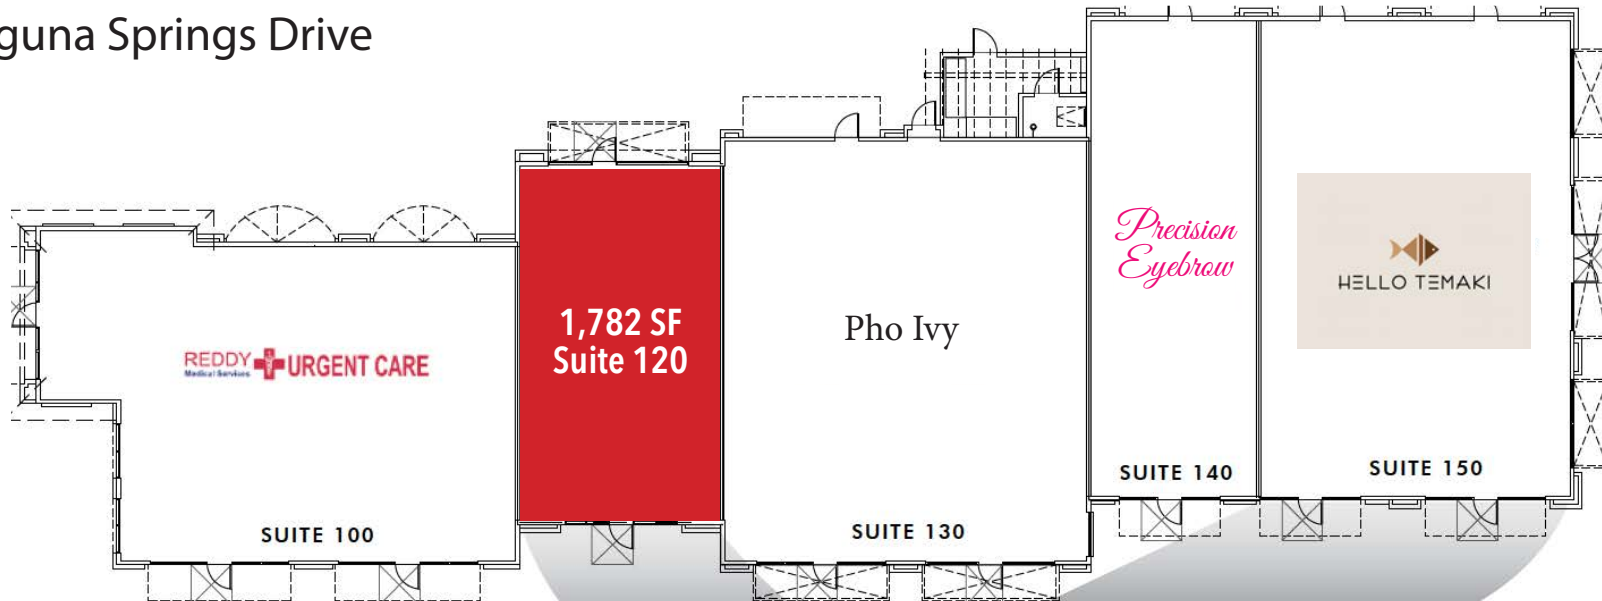

# 9257 & 9261 LAGUNA SPRINGS DRIVE

Elk Grove, CA

# 9261 LAGUNA SPRINGS DRIVE

Suite 120 | 1,782 SF