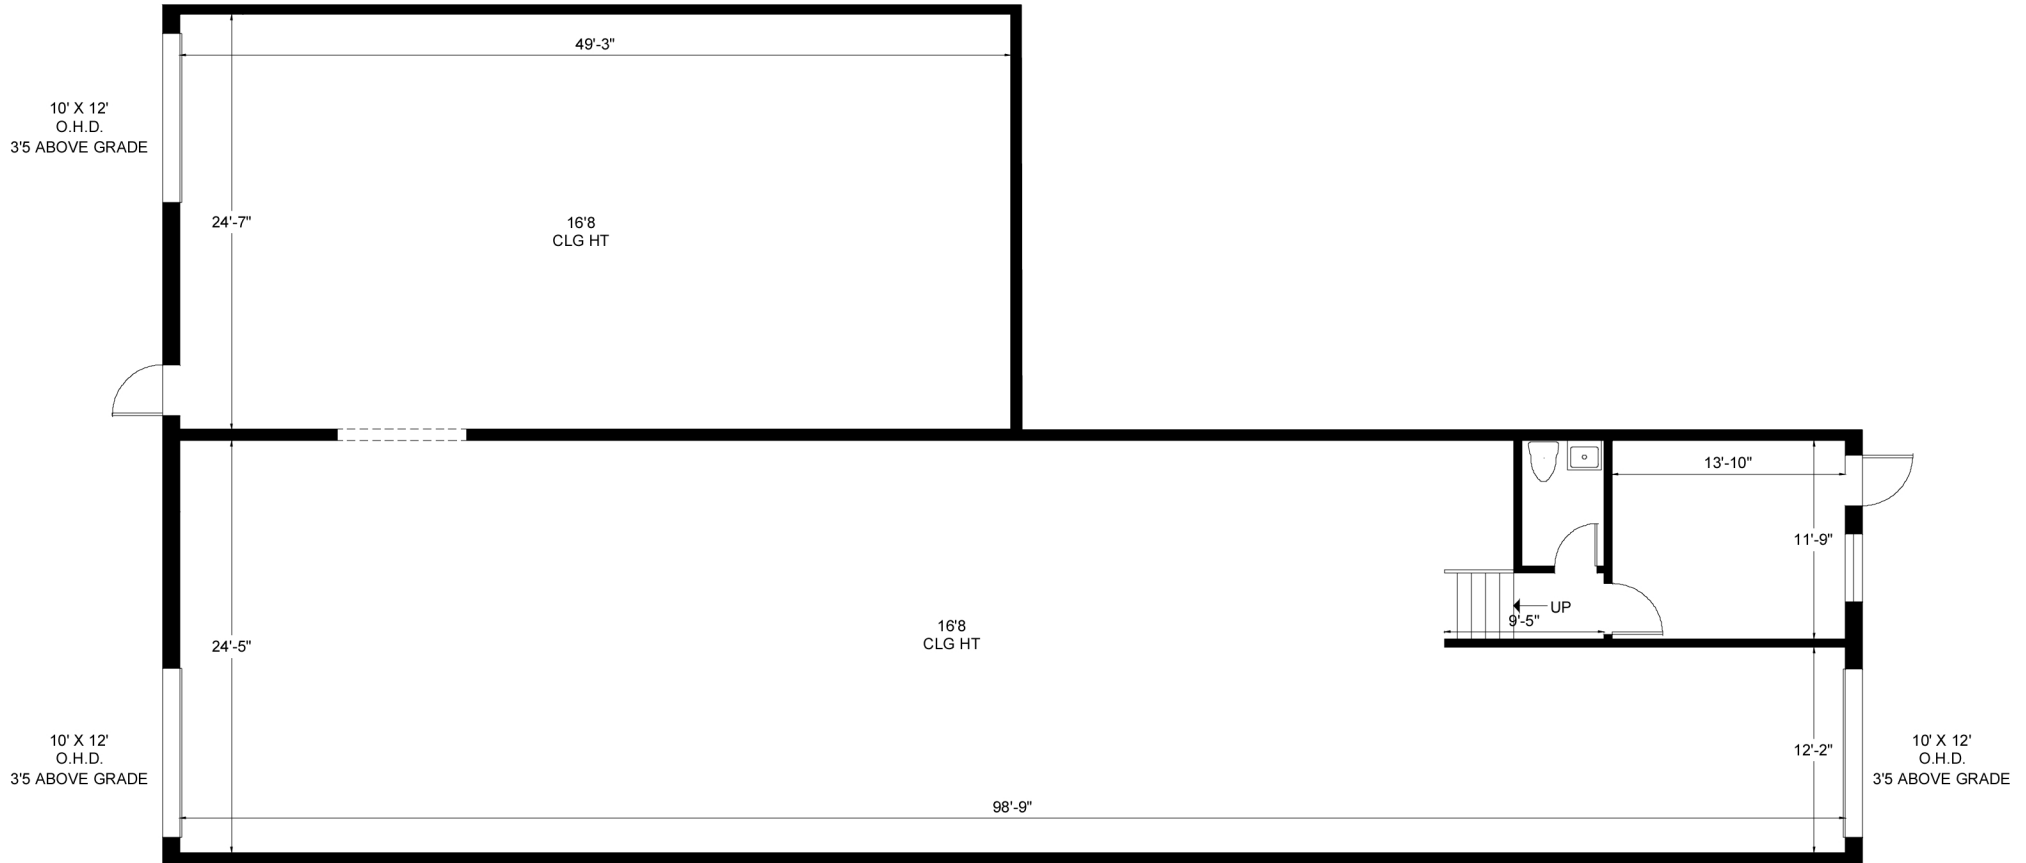

DANIA BEACH DESIGN CENTER

1320 Stirling Road, Unit 8-A | Dania, FL 33004

Matthew Jones | Director of Sales & Leasing | 954.921.6673 | matt@levyrai.com
4901 NW 17th Way, Suite 103 | Ft. Lauderdale, FL 33309

3,750 Rentable Sq. Ft.
www.LevyRealtyAdvisors.com