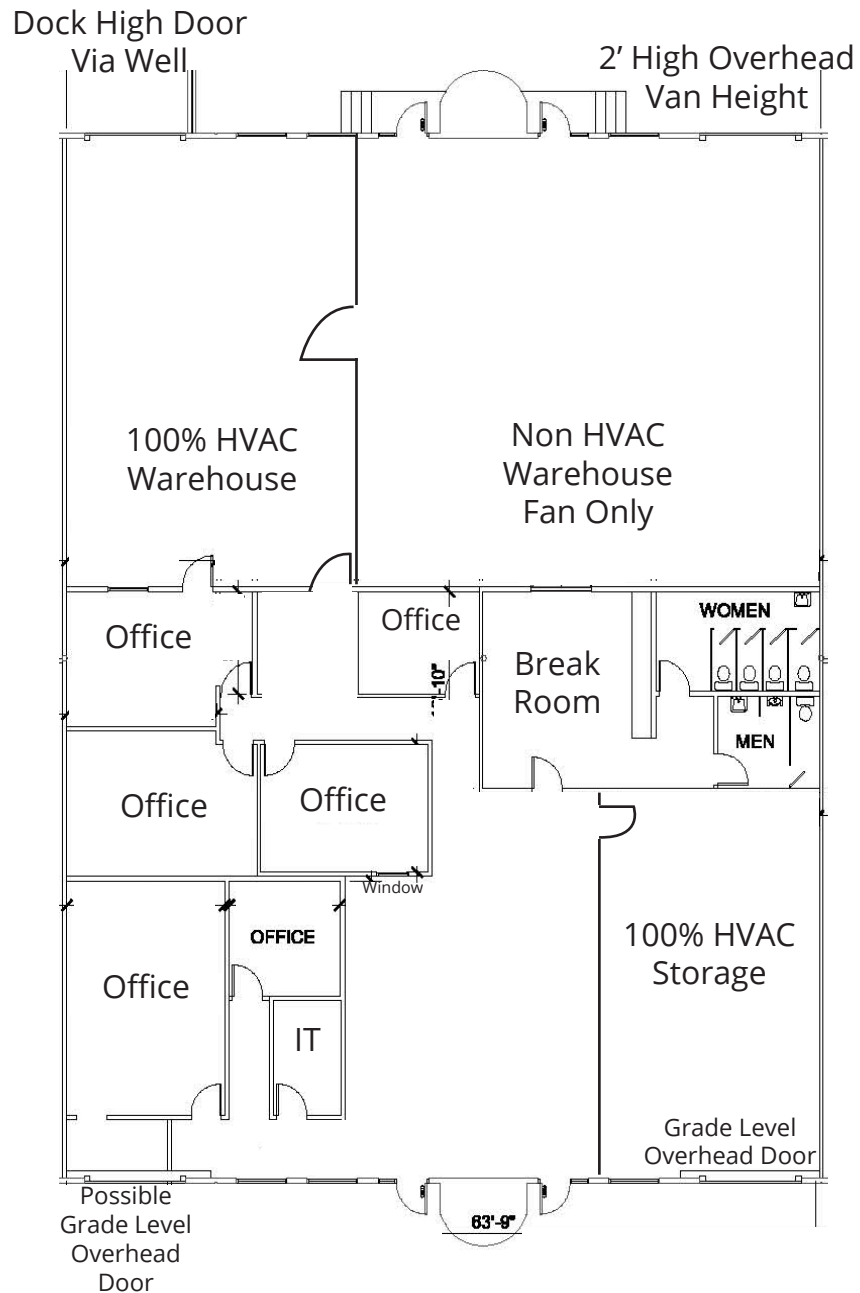

Floor Plan

4607 Parkbreeze Ct | 7,525± sf

**For further
information**

Lisa Bailey, SIOR
Principal
+1 407 440 6645
lisa.bailey@avisonyoung.com

avisonyoung.com