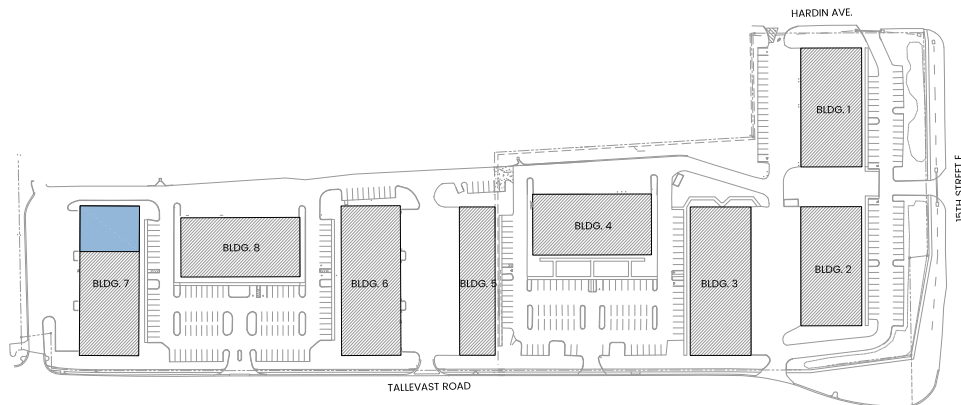

AVAILABLE
SUITE 1187-1189 - 10,500 SF

1187-89 TALLEVAST RD
SARASOTA, FL 34243

PARK PLAN

KEY

- ▲ DOCK DOOR
- DRIVE-IN DOOR
- ▨ NEW WALLS
- DEMOLISHED WALLS