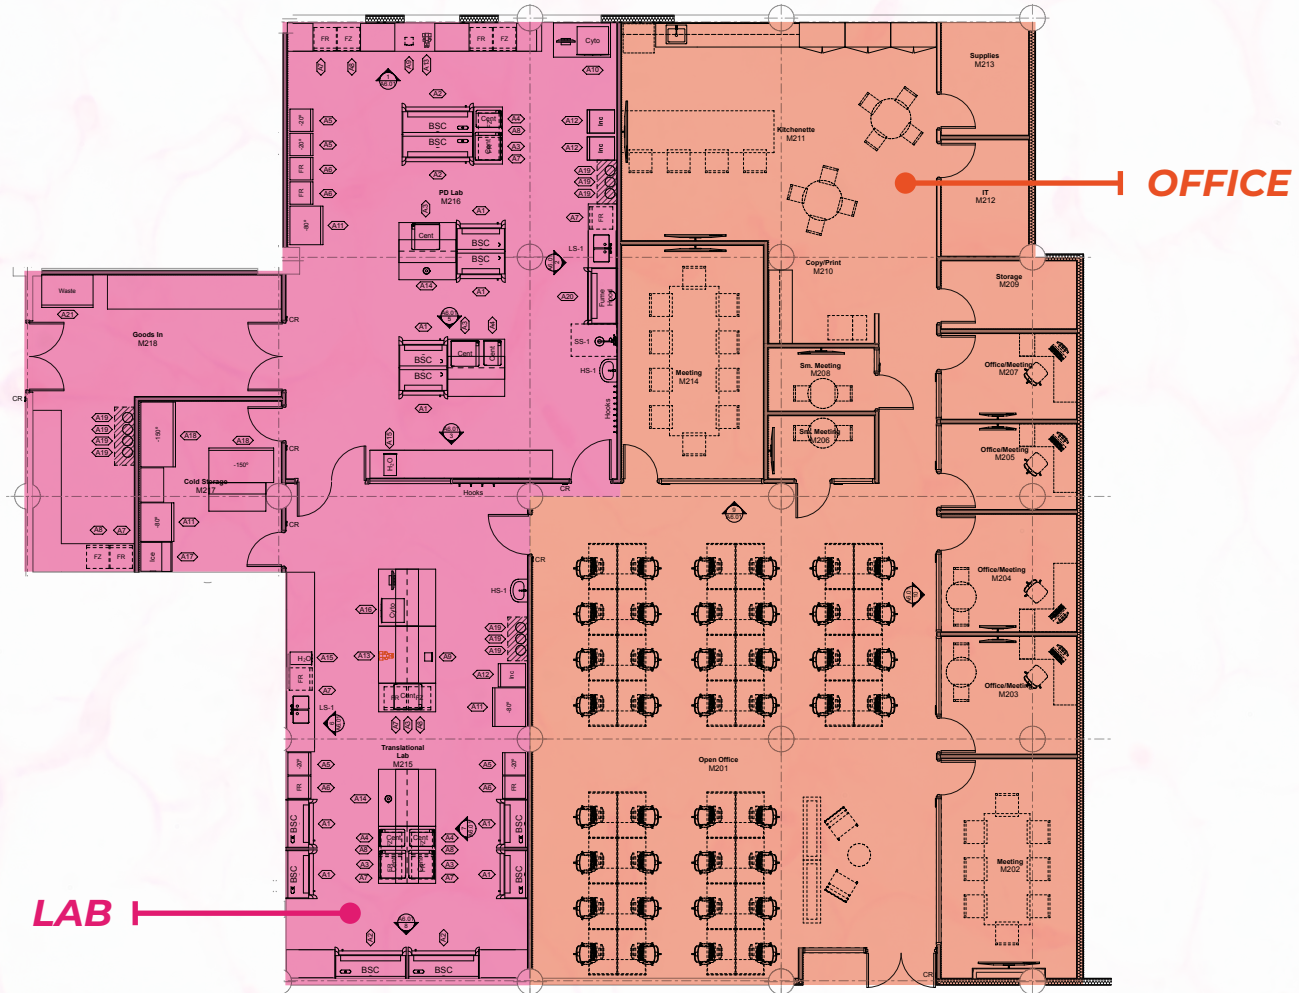

401 N. BROAD

SUBLEASE

**PLUG AND PLAY
LAB/OFFICE SPACE
TERM THROUGH
FEB 28, 2025**

7,243 SF
ON THE MEZZANINE FLOOR

Phil Share
Associate
+1 215 561 8942
philip.share@cbre.com

CBRE

LAB PORTION COMPLETE WITH:

- Biosafety cabinets
- Fume hood
- Direct freight elevator access
- Dedicated cold storage room with two -150 degree freezers

OFFICE PORTION COMPLETE WITH:

- 40 workstations
- 4 private offices / meeting rooms
- 2 additional meeting rooms
- 2 conference rooms
- Kitchenette