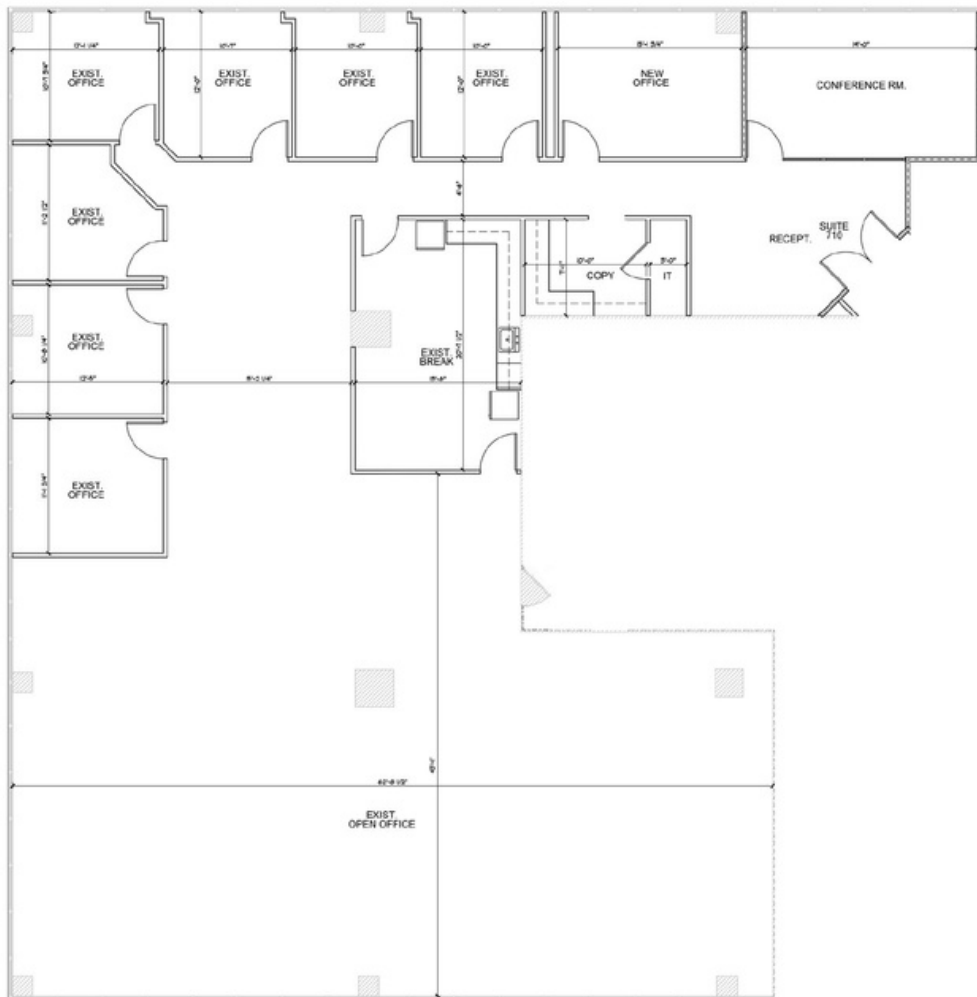

Tower 1555

1555 Palm Beach Lakes Blvd
West Palm Beach, FL 33401

Suite 710 | 5,701 SF

For more information please contact:

Kevin Probel
Senior Managing Director
kevin.probel@jll.com
+1 561 676 2131

Kevin McCarthy
Senior Managing Director
kevin.mccarthy@jll.com
+1 561 292 2668