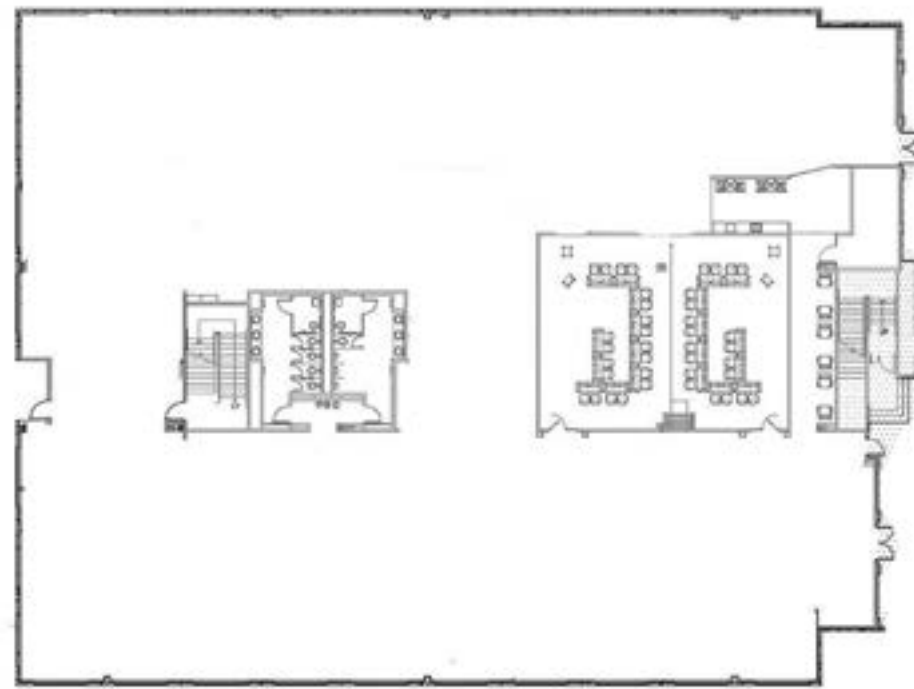

Building H (formerly 700 Southpark Center)

8325 South Park Circle
Orlando, FL 32819

Suite 100: 20,740 +/- s.f.

Highlights

- Double door entry from building lobby
- Three sides of glass
- Ample natural light
- Restrooms interior to space