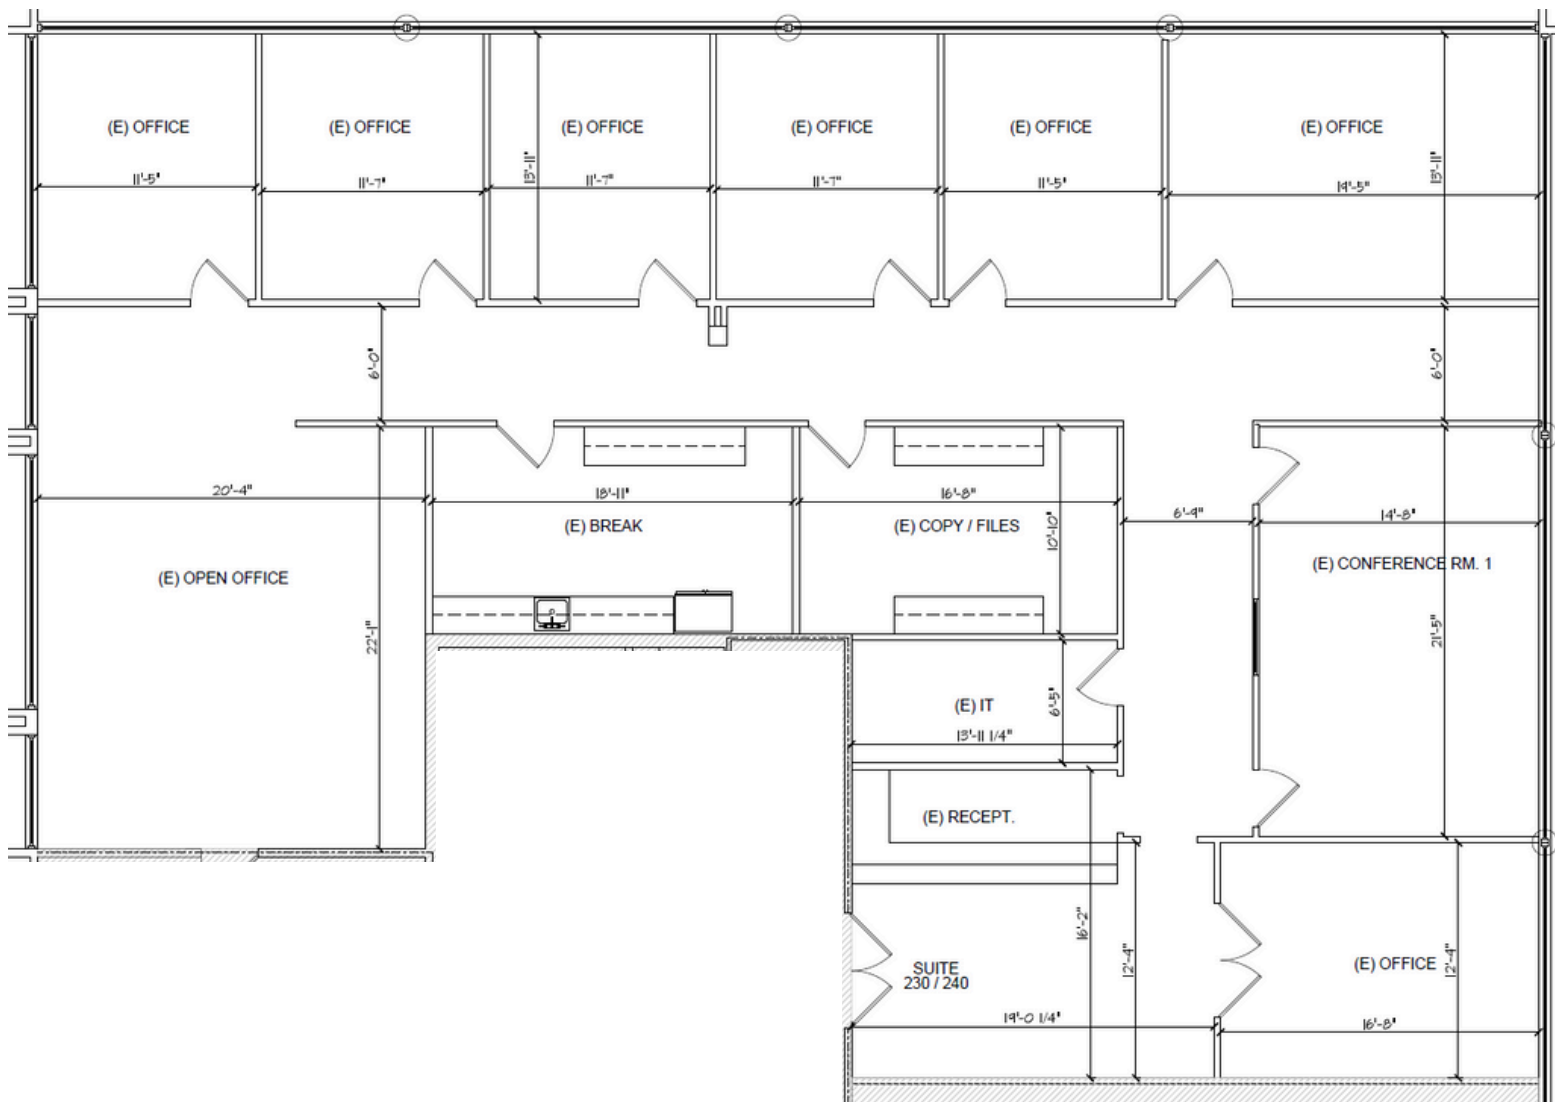

## Suite 230/240 | 4,208 SF

For more information please contact:

**Kevin Probel**  
Senior Managing Director  
kevin.probel@jll.com  
+1 561 676 2131

**Kevin McCarthy**  
Senior Managing Director  
kevin.mccarthy@jll.com  
+1 561 292 2668