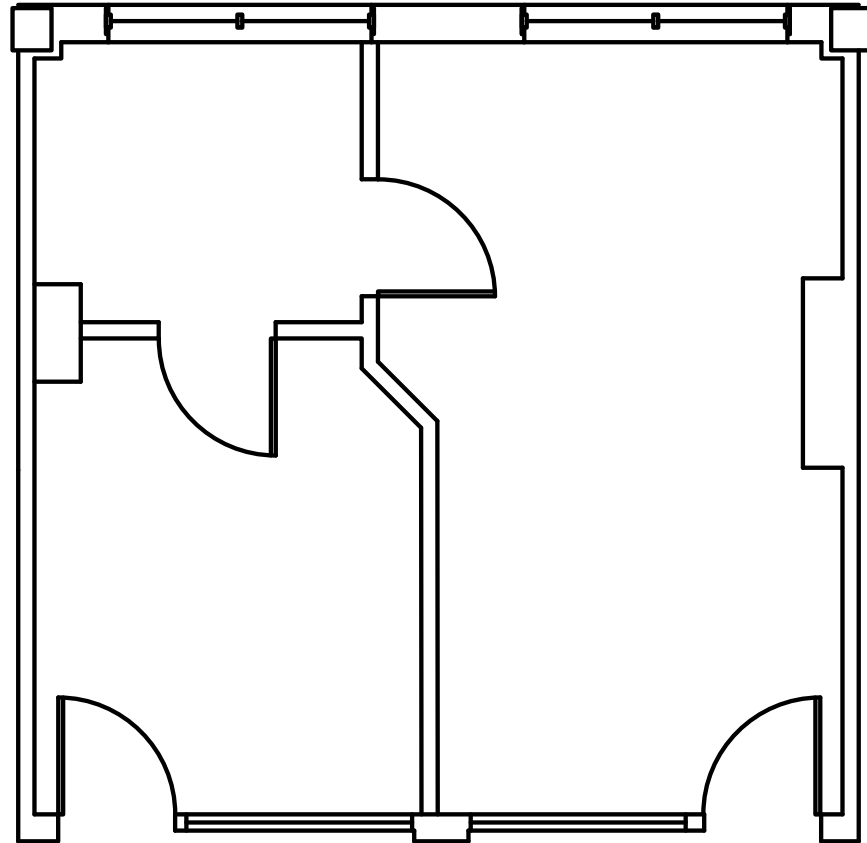

# THE COMEAU BUILDING

319 Clematis St.  
West Palm Beach, FL 33401

## SUITE 204 / 572 SF