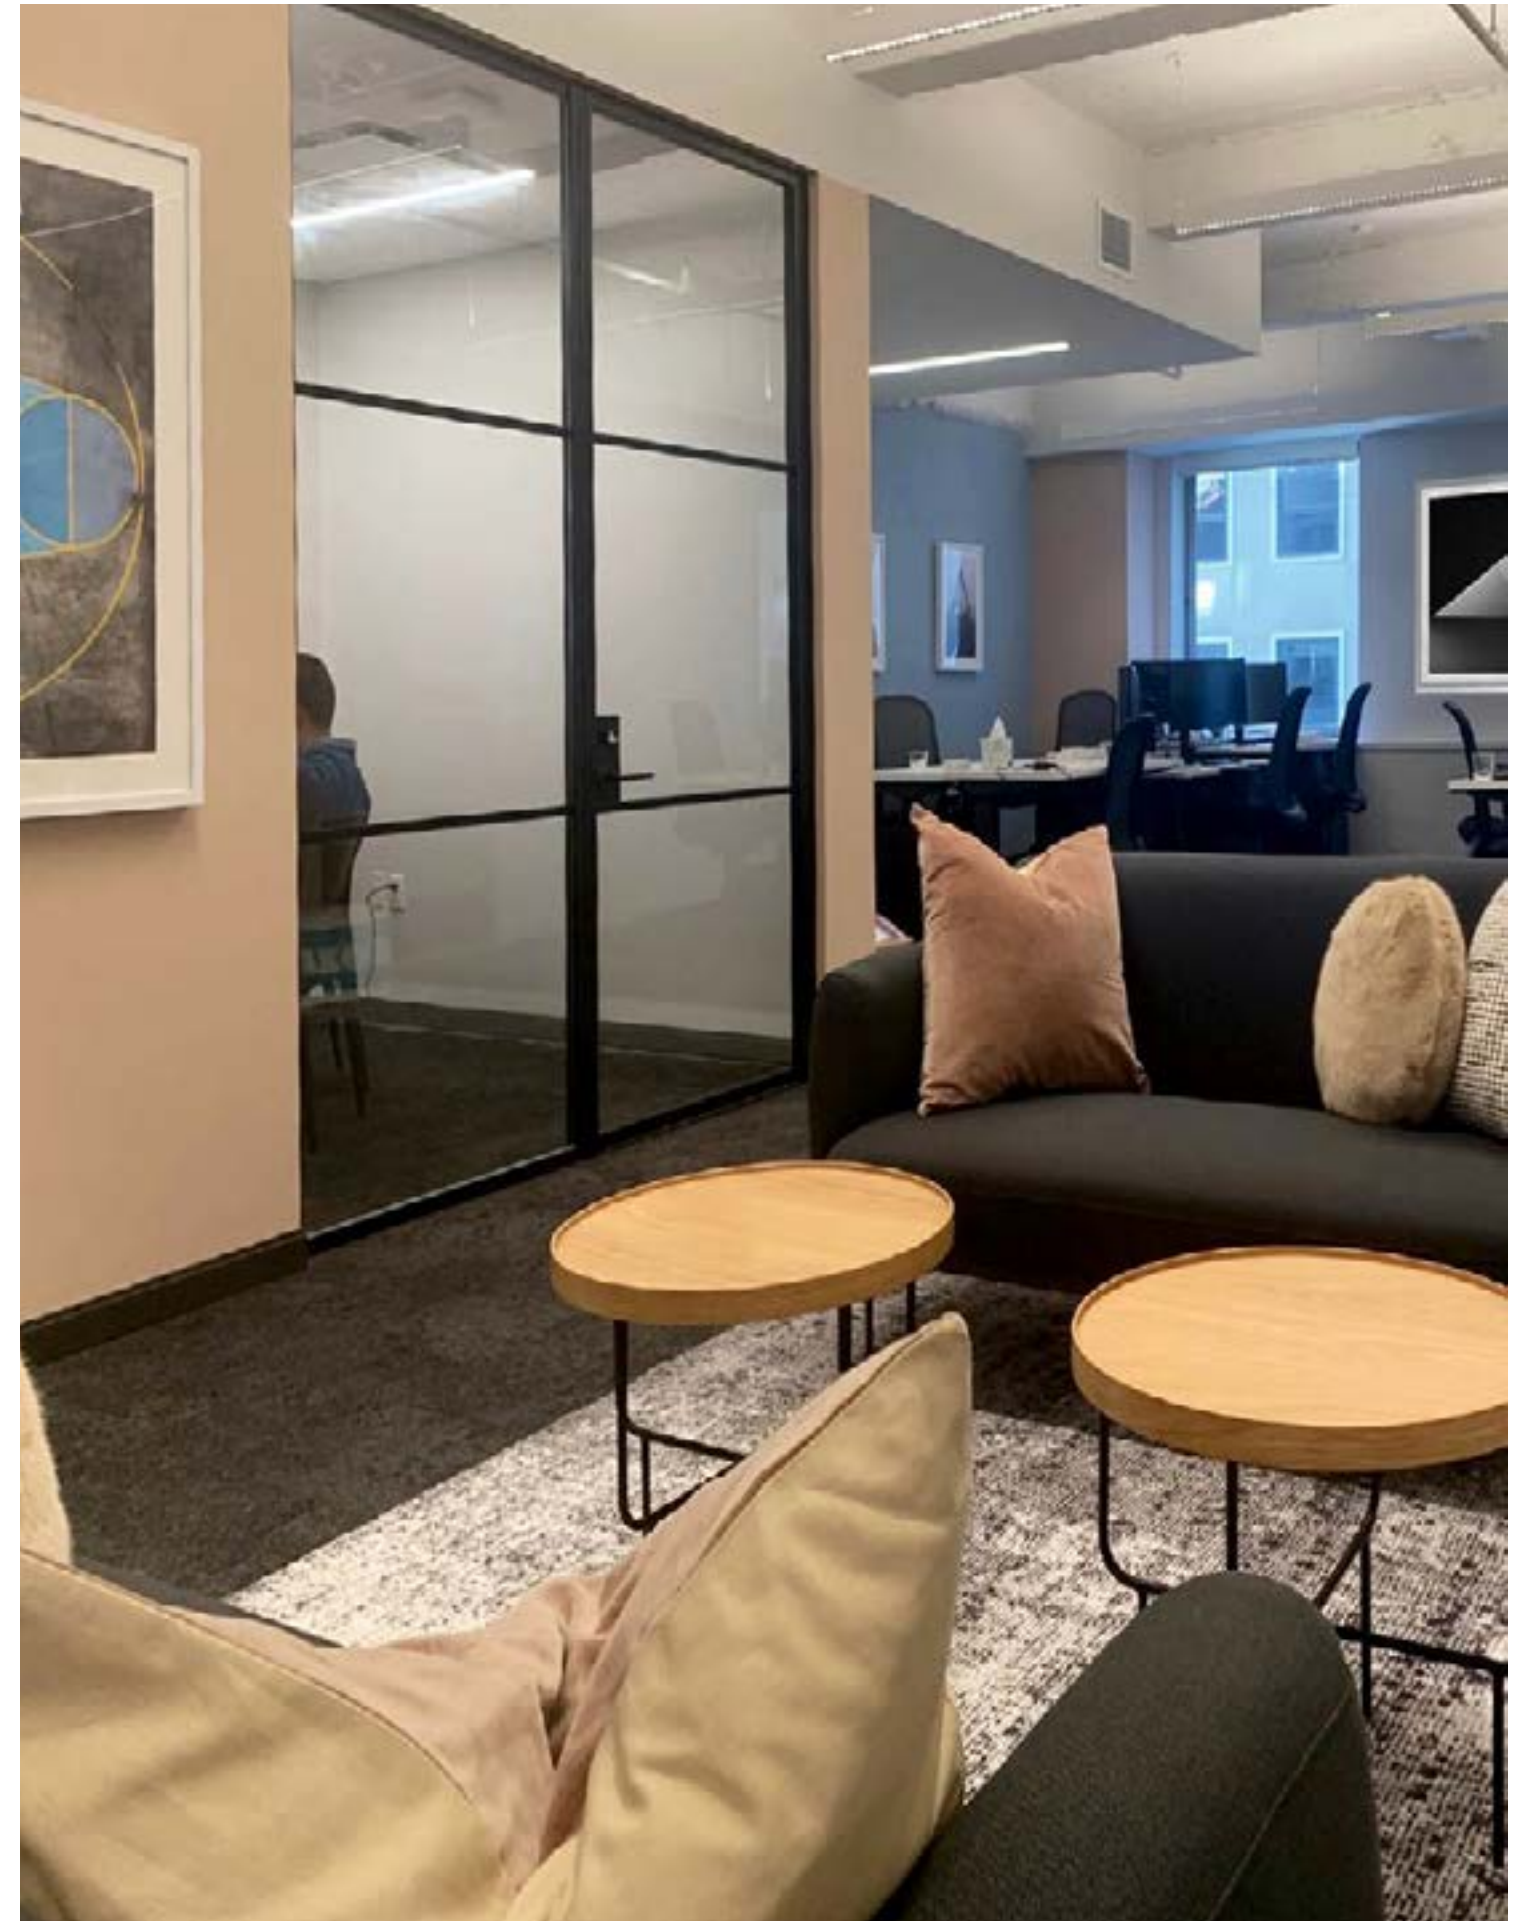

> Accent wall in Benjamin Moore Milk Shake 1165 & Blue Heather 1620