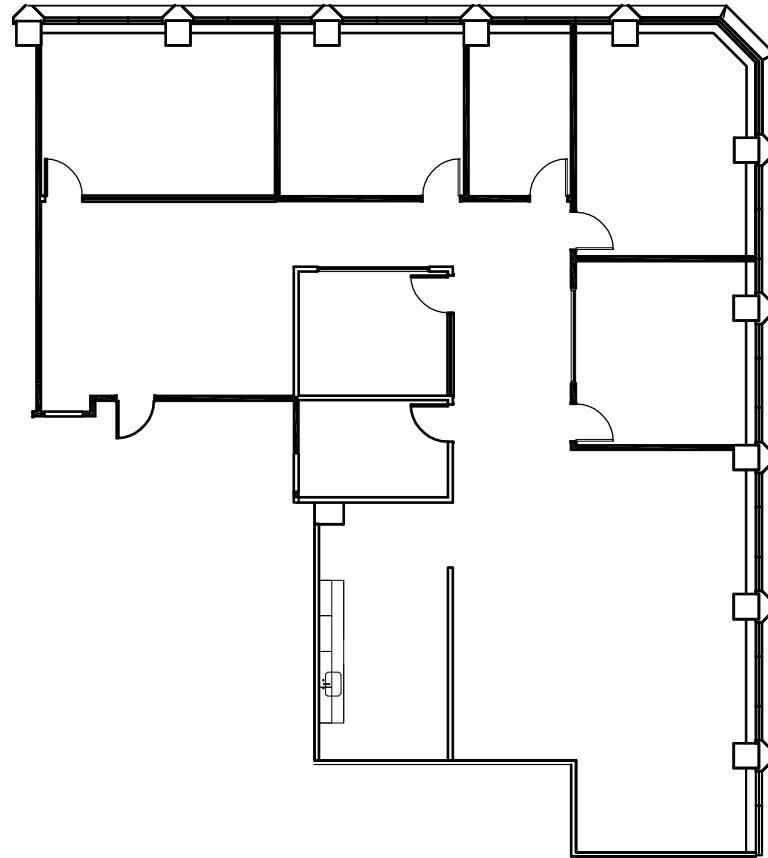

Suite 460

3,731 RSF

- Corner suite with views of Pyramid and Jackson Square
- Conference room
- 4 offices / meeting rooms
- Open area for workstations
- Kitchen
- IT / storage room
- Available August 2026