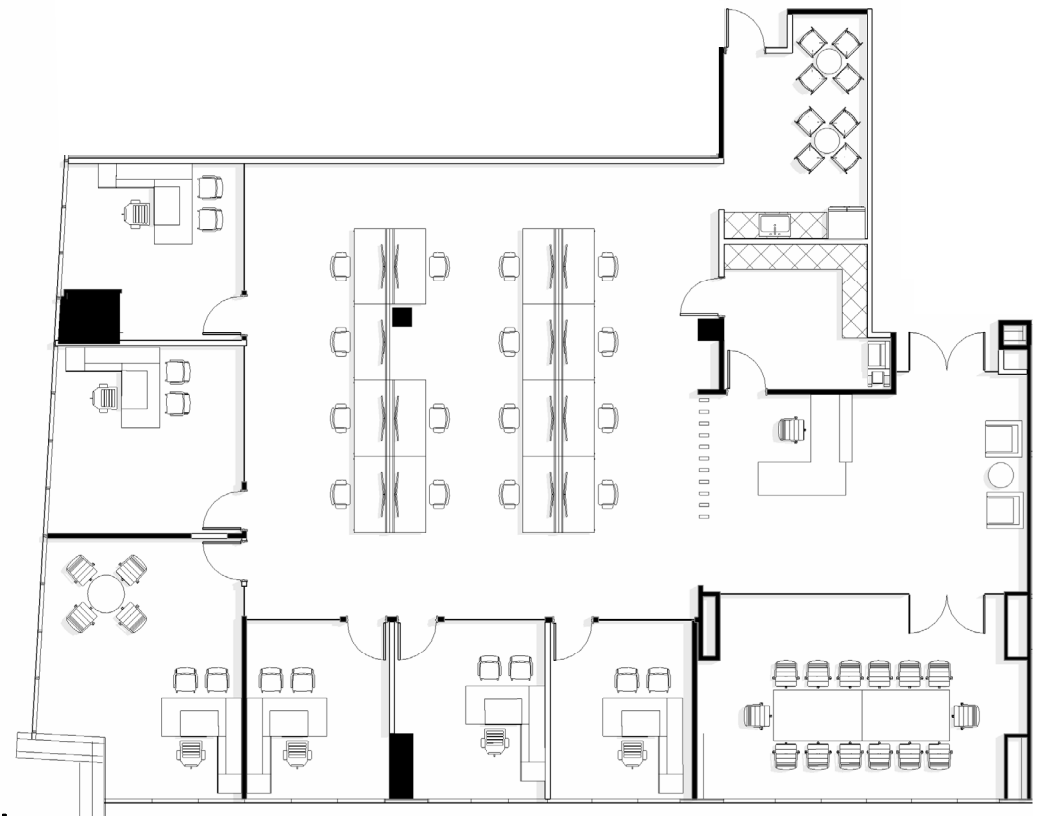

MOVE IN READY SUITE 1220 - 4,597 RSF

2121 PONCE

Where workplace meets convenience.

Floorplan

Suite 1220 | 4,597 S.F.

360
Virtual Tour

Finish Palette

Carpet

Paint

Terrazzo Floor

Laminate Cabinetry

Countertop

Tile Backsplash

Conceptual Images Only

2121 PONCE

Get in touch