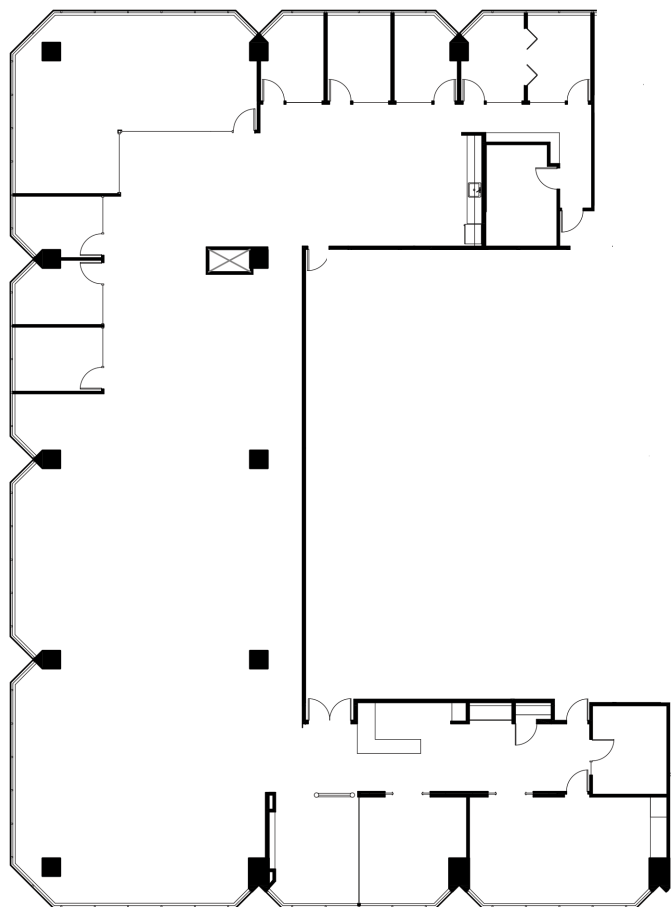

SUITE 1500

9,526 RSF

- Available now
- Open plan
- 1 Boardroom
- 1 Large conference room
- 2 Medium conference rooms
- 8 Offices/Meeting rooms
- Kitchenette
- IT/Storage room with dedicated cooling
- Can be combined with Suite 1550 for 15,560 RSF Full Floor opportunity

150SPEAR

Spear Street