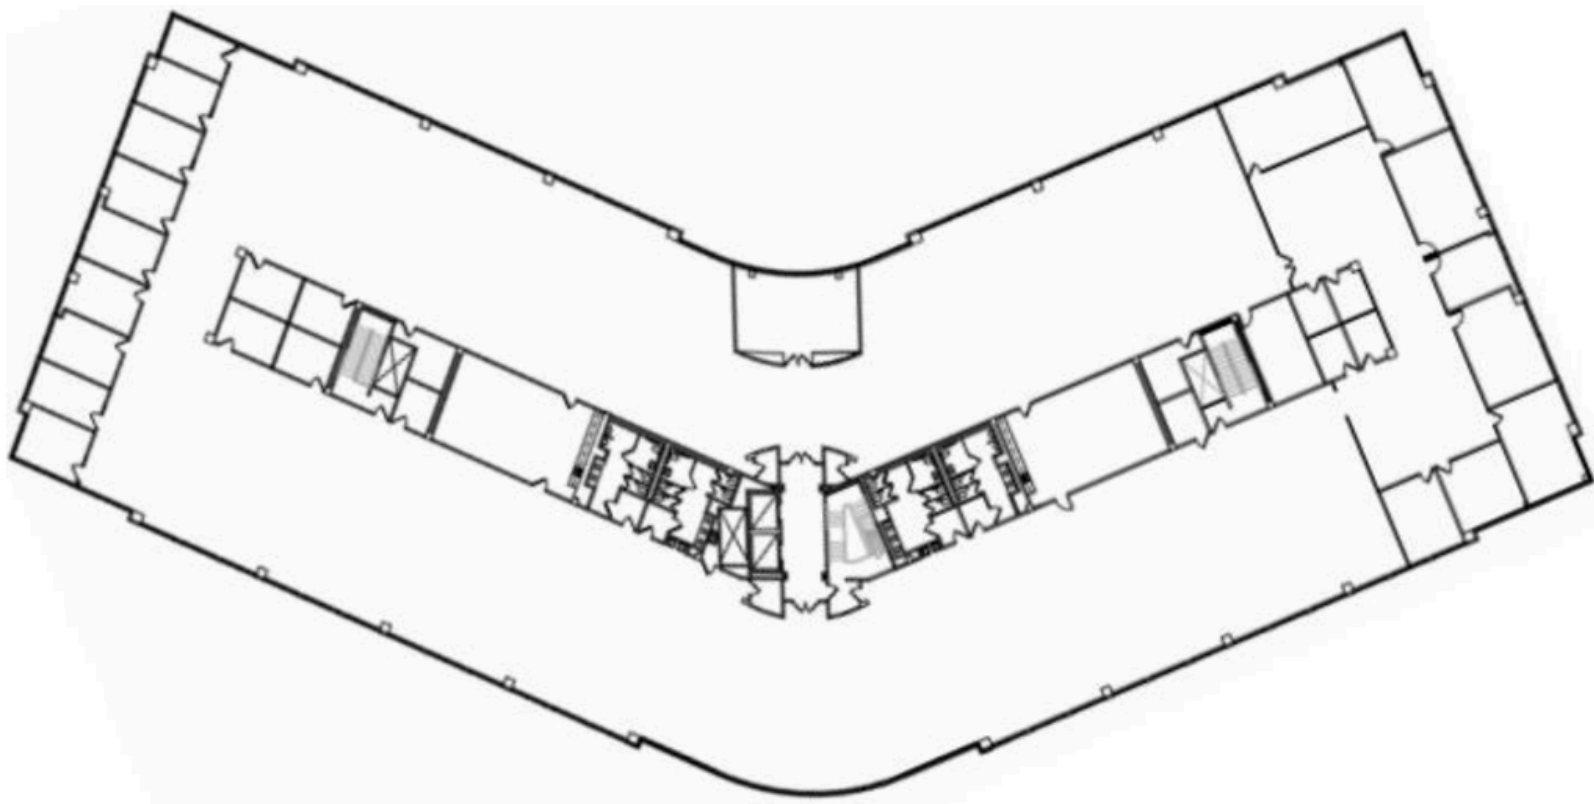

Sunset Plaza

113621 NW 12th Street
Sunrise, FL 33323

Suite 200 | 37,459 SF

For more information please contact:

Brady Titcomb
Executive Vice President
brady.titcomb@jll.com
+1 954 653 3222

Kevin McCarthy
Senior Managing Director
kevin.mccarthy@jll.com
+1 561 292 2668