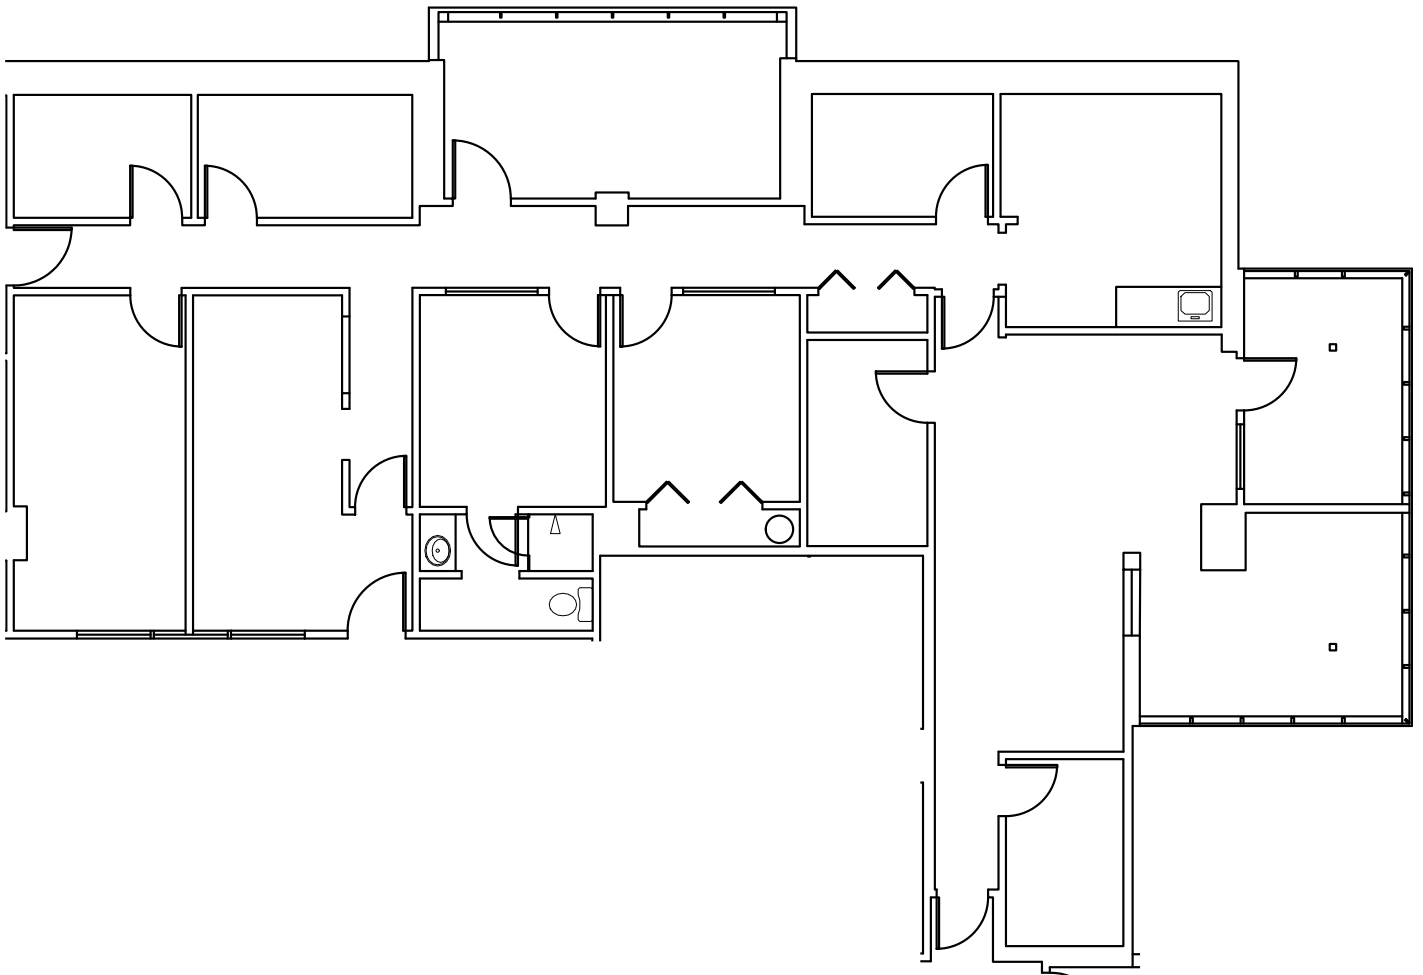

POWELL PROFESSIONAL CENTER

Suite 450 - 2,685 square feet

401 CORBETT ST • CLEARWATER, FL • 33756

The above floor plan is not to scale. The available space shown is believed to be correct but is subject to change.