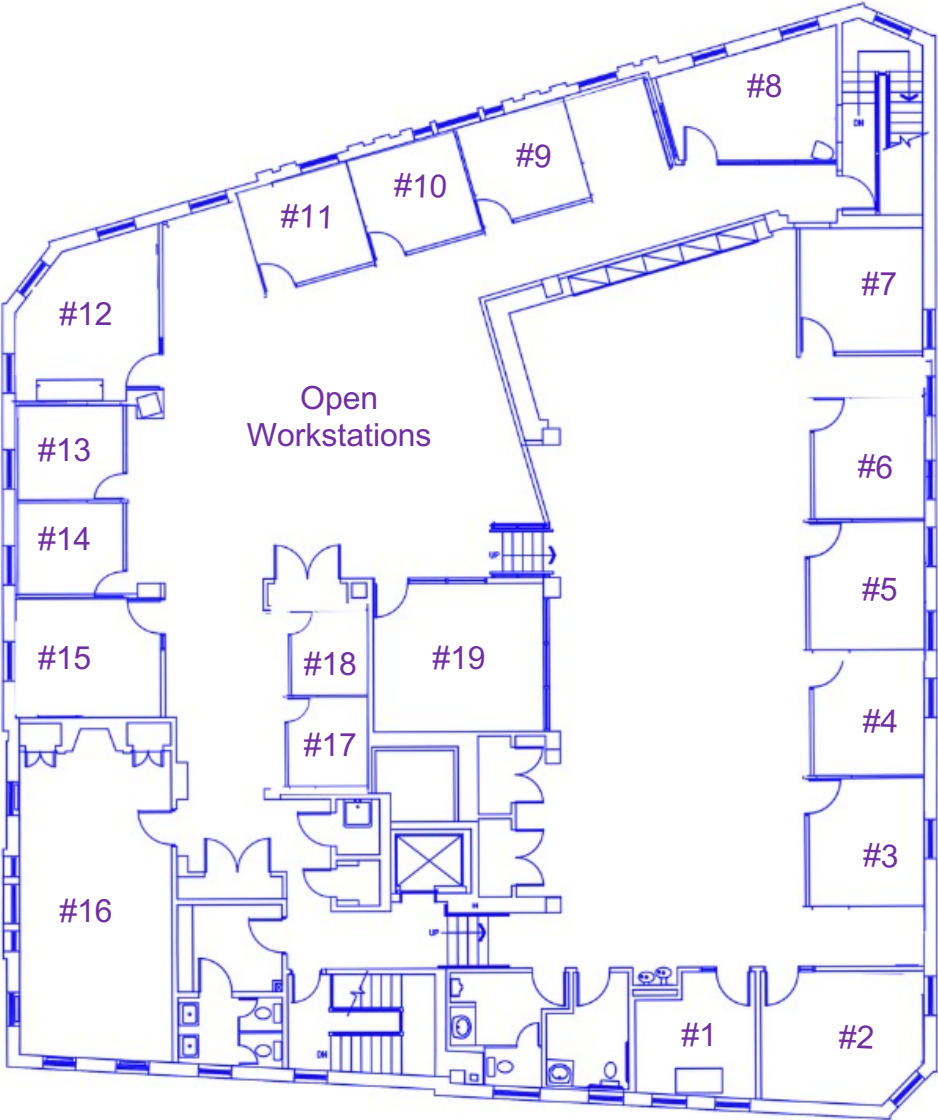

LOCALWORKS ●●●

626 Massachusetts Ave., Arlington MA 02476

Office #	Monthly Fee
1	$795
2	$995
3	Coming soon
4	Coming soon
5	$950
6	$950
7	$950
8	$1,095
9	Coming soon
10	Coming soon
11	Coming soon
12	$1,295
13	Coming soon
14	Coming soon
15	$995
16	$1,495
17	$525
18	$525
19	$650
Open Workstations	$495