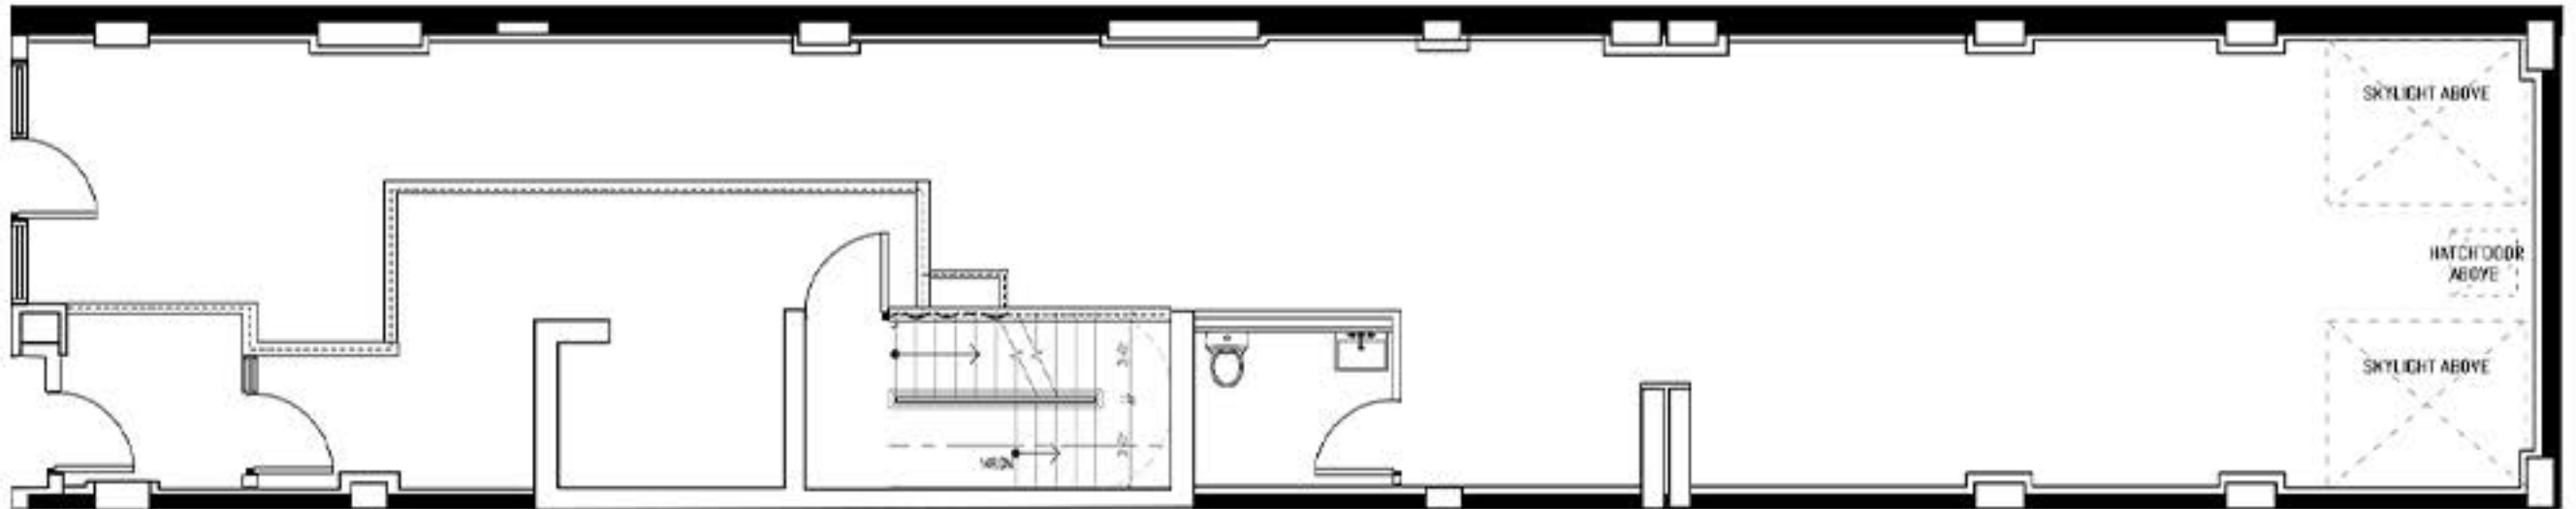

FLOOR PLAN

14 CLINTON STREET | BETWEEN STANTON & EAST HOUSTON STREETS

ERIC WONG

212.279.1289
ewong@realnewyork.com

SIMONE METAGUE

415.269.8225
simone@realnewyork.com

REALNY | COMMERCIAL