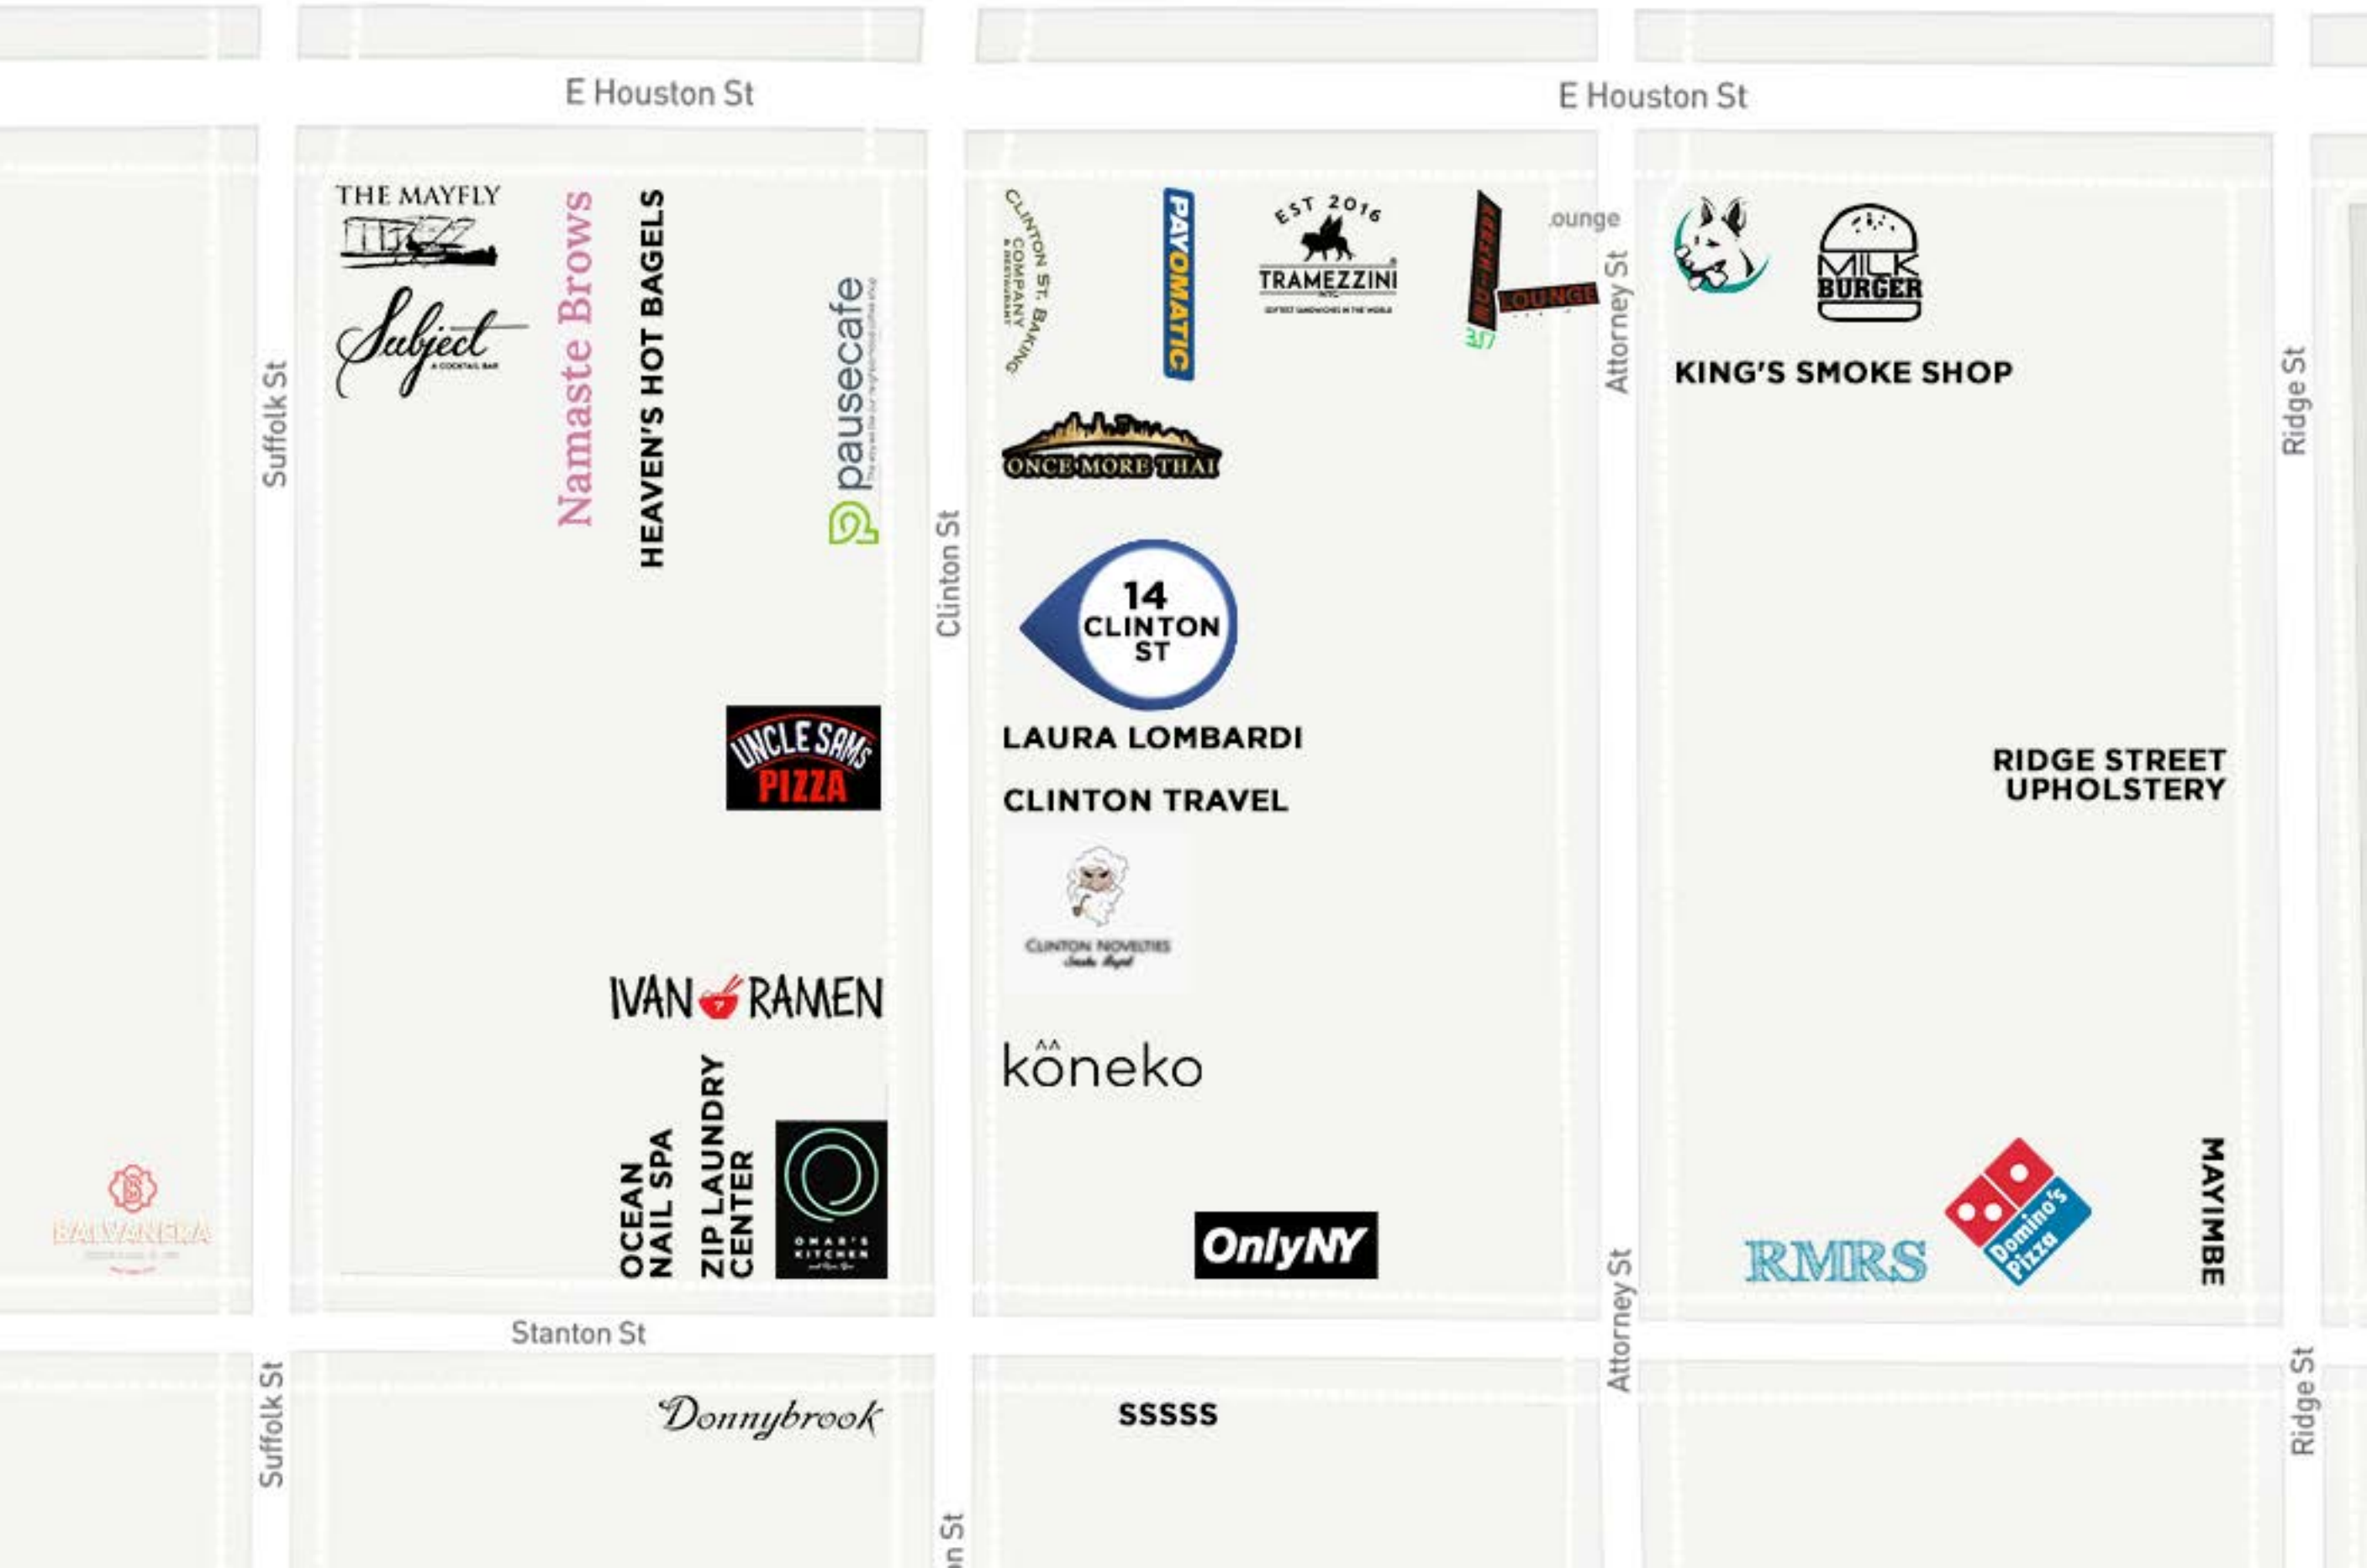

14 CLINTON STREET

E Houston St

E Houston St

Suffolk St

Namaste Brows

HEAVEN'S HOT BAGELS

IVAN RAMEN

OCEAN NAIL SPA
ZIP LAUNDRY CENTER

Clinton St

CLINTON ST. BAKING COMPANY A RESTAURANT

PAYOMATIC

Attorney St

LAURA LOMBARDI
CLINTON TRAVEL

CLINTON NOVELTIES

koneko

OnlyNY

Stanton St

Attorney St

Suffolk St

Donnybrook

SSSSS

Clinton St

KING'S SMOKE SHOP

RIDGE STREET UPHOLSTERY

RMRS

MAYIMBE

Ridge St

Ridge St