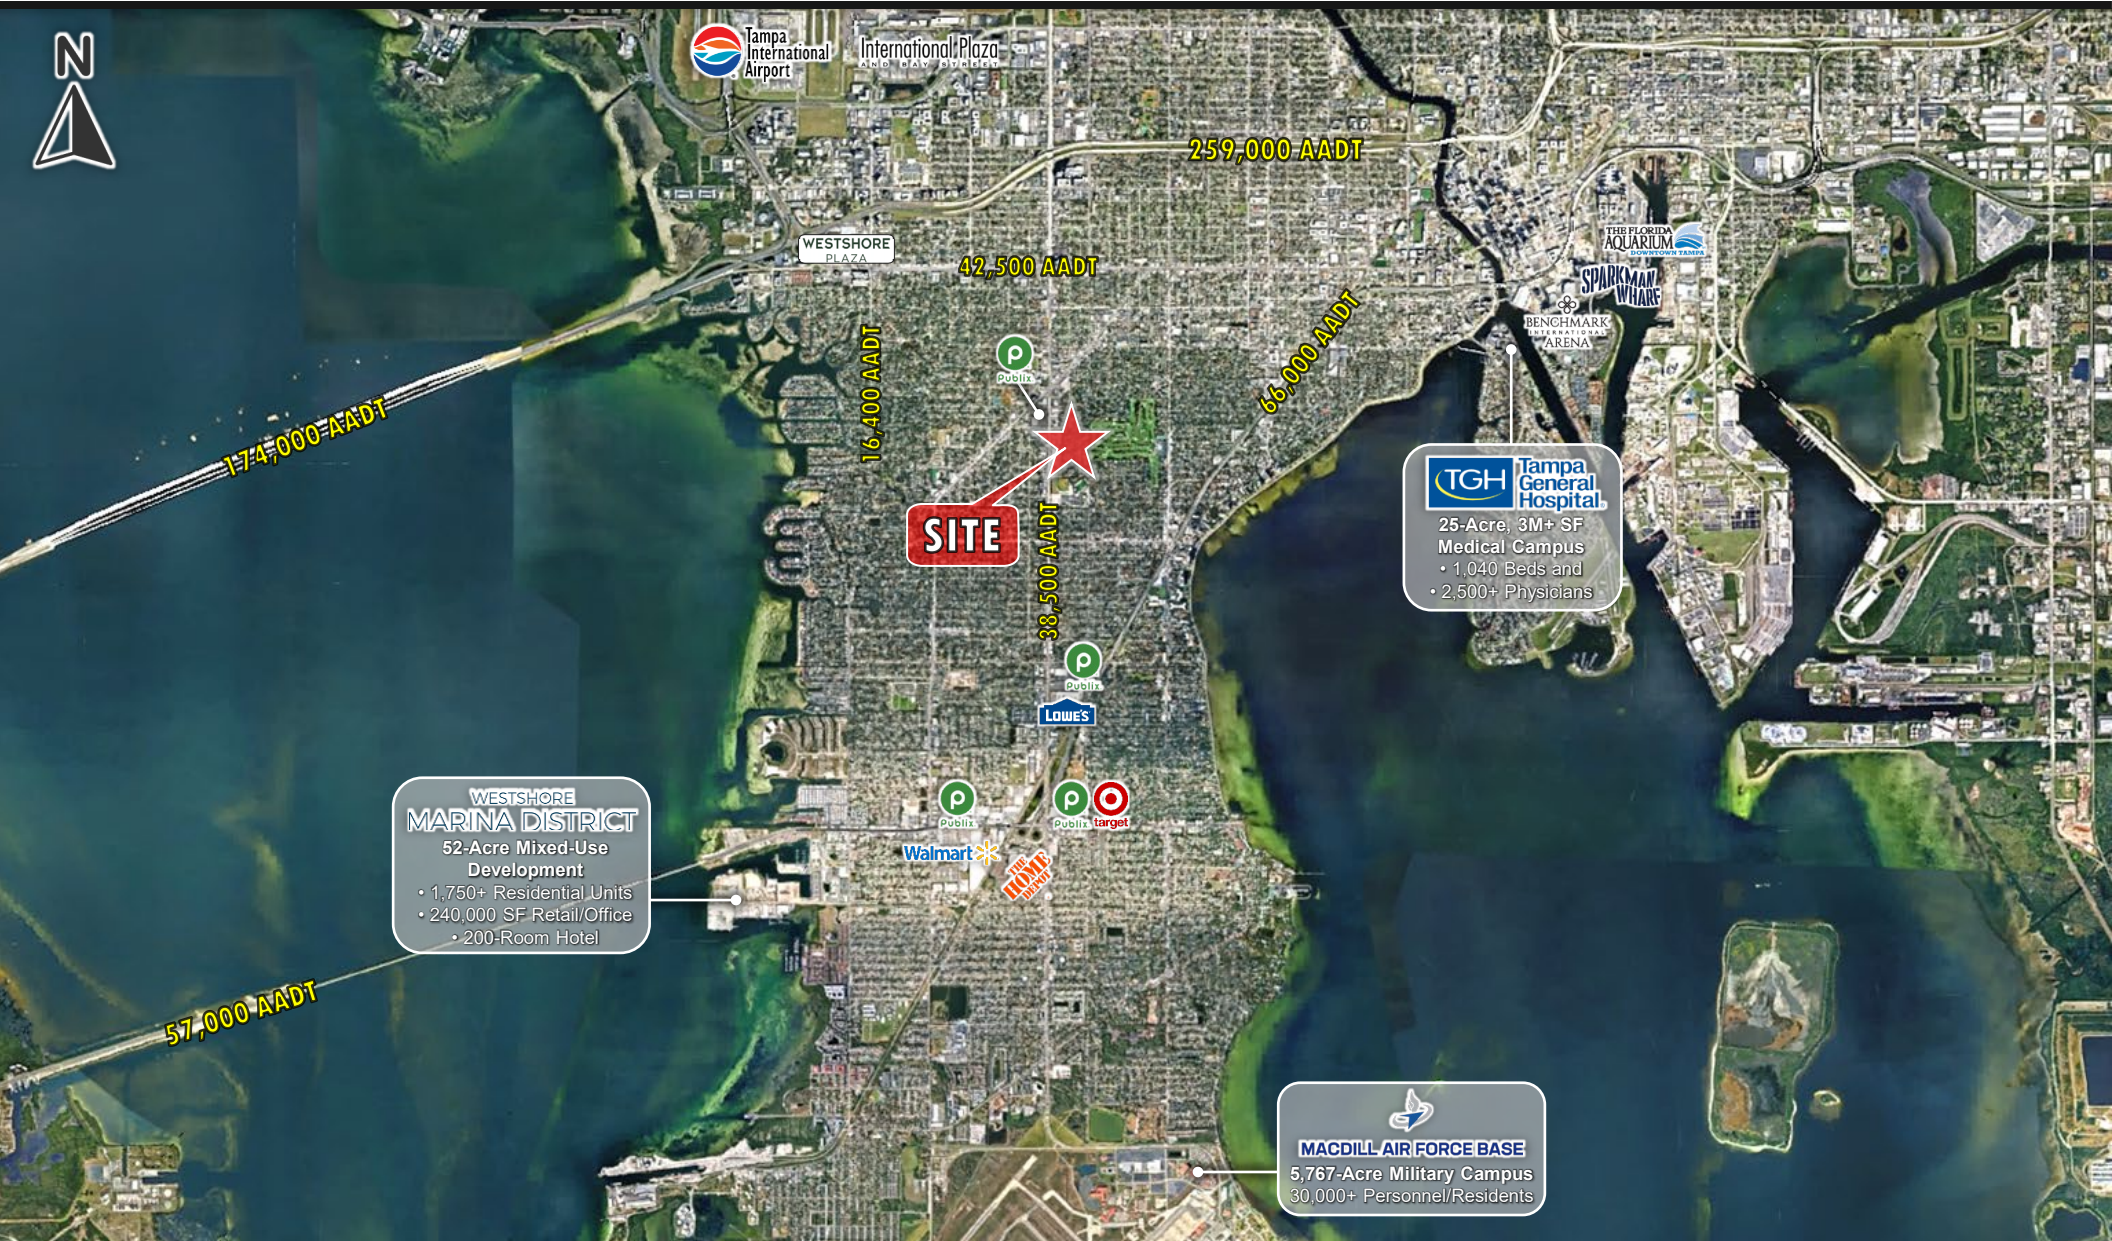

LOCATION

SEQ S Dale Mabry Hwy & W Angeles St
Folio # 120226-0000

AVAILABLE

Suite 1728 – 1,475 SF
Suite 1732 – 2,263 SF

RATE

Call for Details

HIGHLIGHTS

- Located in a dense and affluent South Tampa trade area
- Positioned along N Dale Mabry Hwy with excellent visibility and access
- Surrounded by a strong mix of national and regional retailers, including Publix, The Fresh Market, and Sprouts
- Strong daytime and neighborhood traffic, ideal for small-shop and service users

TRAFFIC COUNTS (FDOT)

Dale Mabry Hwy – 38,500 VPD
Kennedy Blvd – 41,500 VPD
Gandy Blvd – 42,000 VPD

CARRIAGE TRADE PLAZA

1724 – 1910 S Dale Mabry Hwy | Tampa, Hillsborough County, FL

Now Leasing

OM VENTURES