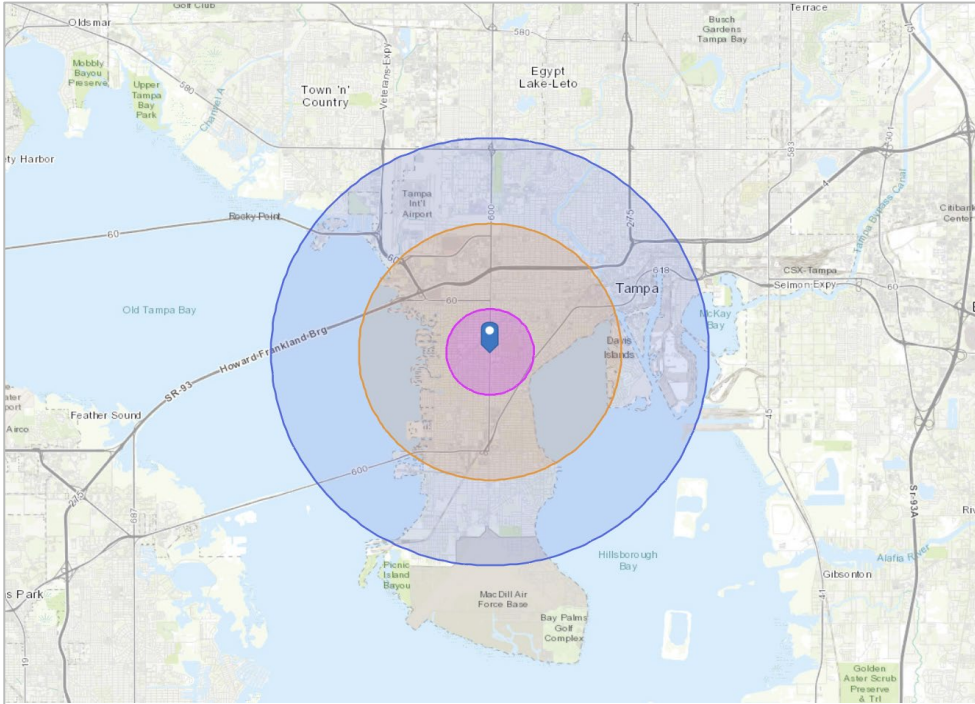

Now Leasing

2025 DEMOGRAPHICS

	1 -Mile	3-Mile	5-Mile
Total Population	15,657	109,895	208,975
Daytime Population	20,253	180,200	352,185
Total Households	6,246	48,681	96,511
Average HH Income	\$243,459	\$170,997	\$146,938