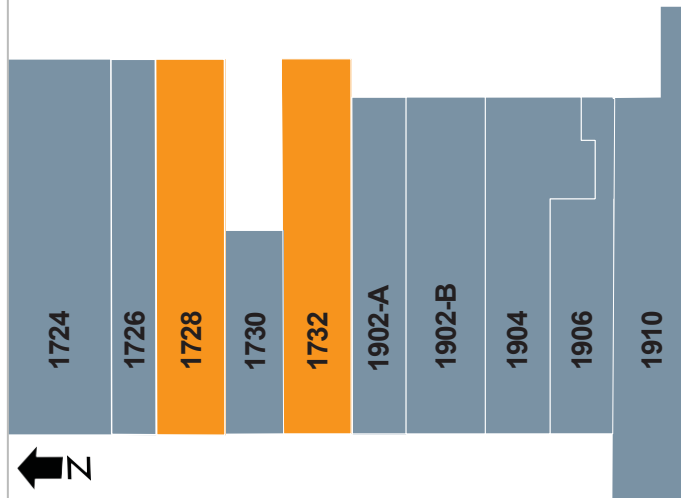

Steliyan Ivanov
727-251-7398
steliyan@omventures.com

Dharma Malempati
813-676-4951
dharma@omventures.com

CARRIAGE TRADE PLAZA

1724 – 1910 S Dale Mabry Hwy | Tampa, Hillsborough County, FL

Now Leasing

SUITE	TENANT NAME	SF
1724	Capucci Nails	3,457
1726	Huntington Learning Center	2,224
1728	AVAILABLE	1,475
1730	The Coder School	1,058
1732	AVAILABLE	2,263
1902-A	Crumbl Cookies	1,637
1902-B	FitLife Foods	2,500
1904	Orthodontic Specialists	2,272
1906	D'Lites Emporium	1,528
1910	Barre3	2,979
TOTAL		21,393