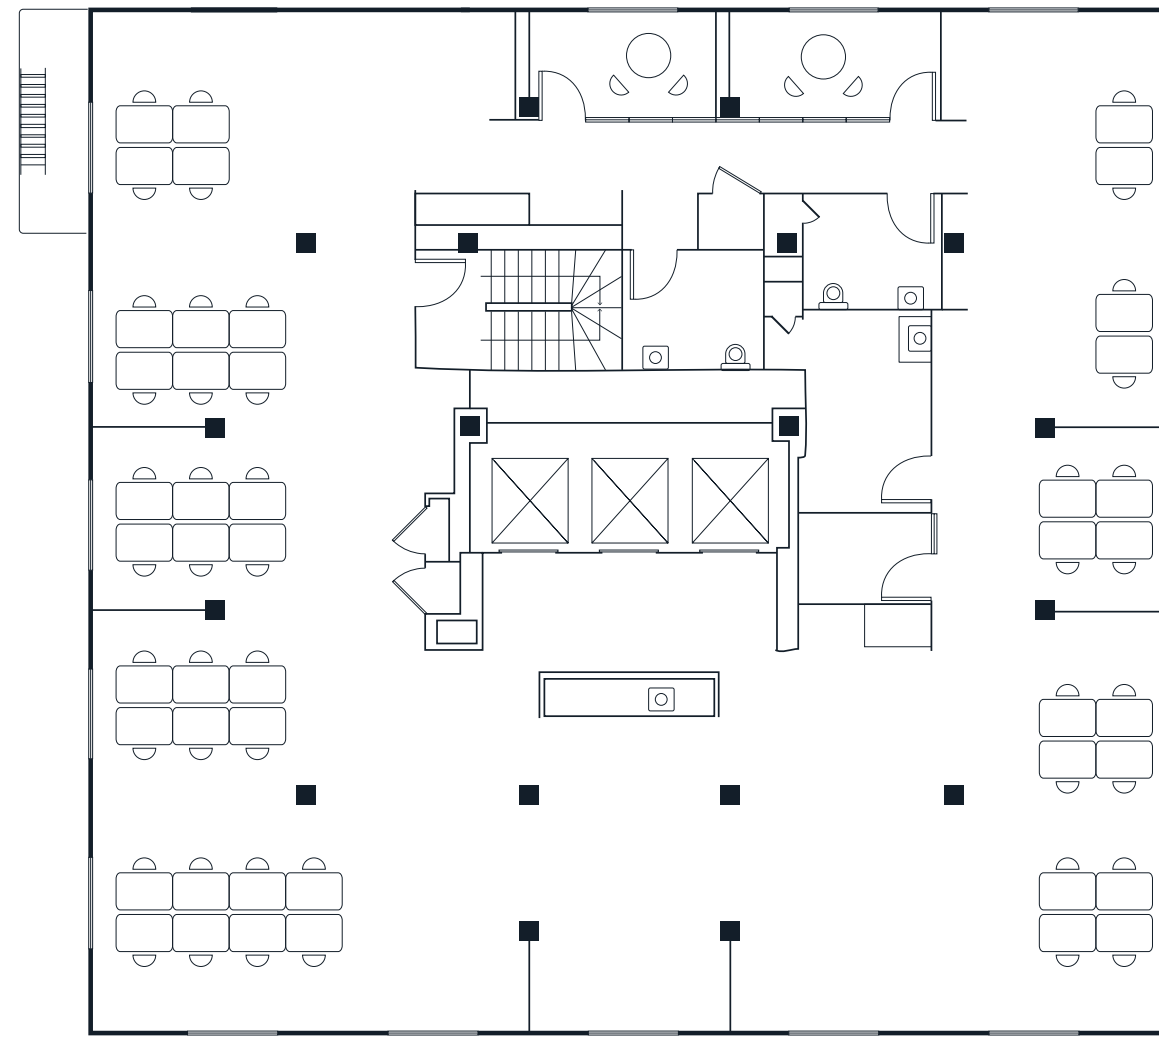

4TH FLOOR | THIRTY 3RD

7,738 RSF

Existing Configuration

SUITE NOTES

- 65 desks
- Training room
- 6 meeting rooms
- 5 phone rooms
- Kitchen

3RD FLOOR | 703 MARKET

5,697 RSF

Existing Configuration

SUITE NOTES

- 46 Desks
- 3 meeting rooms
- Kitchen