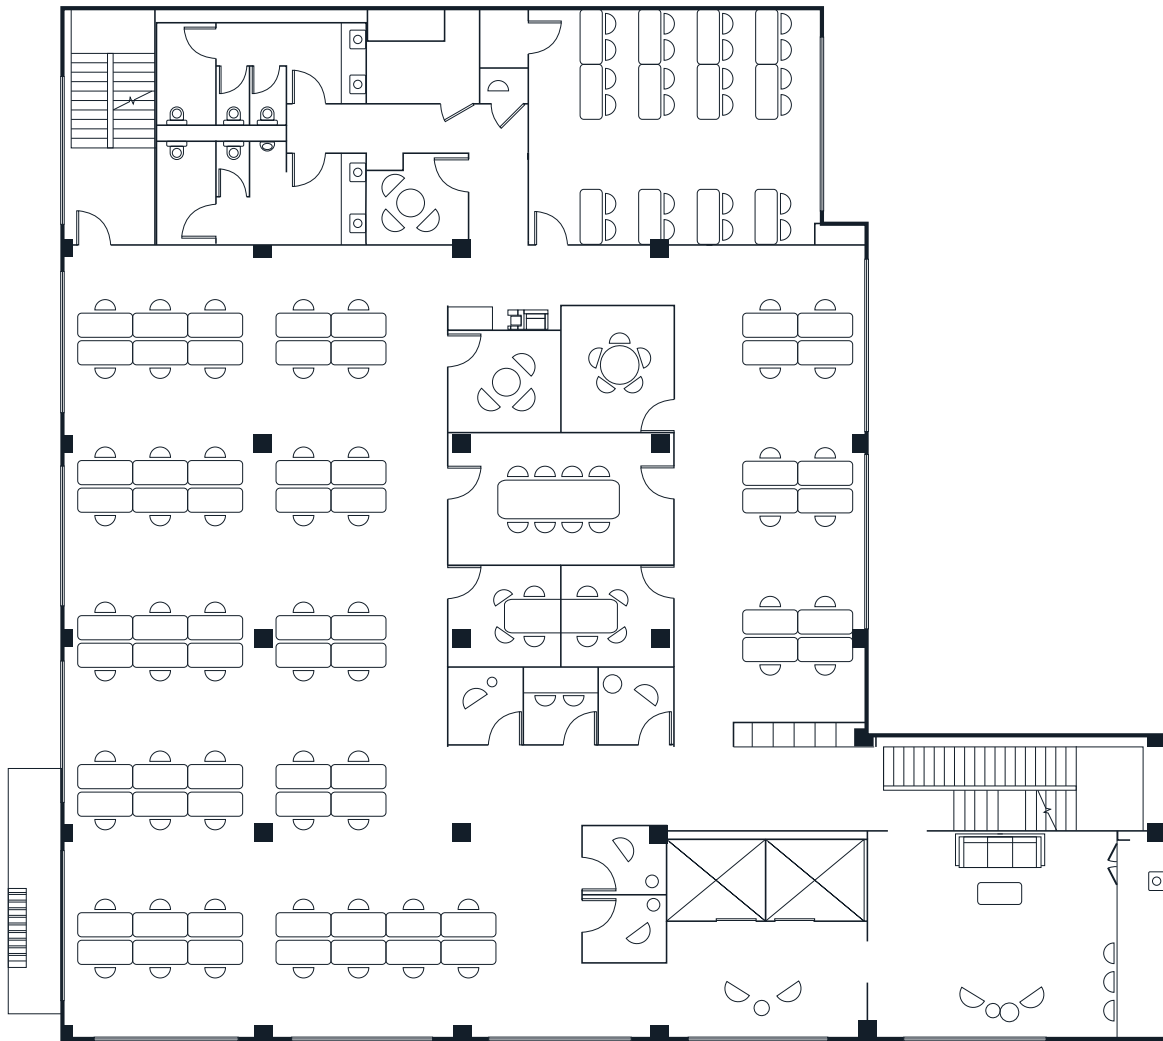

4TH FLOOR | THIRTY 3RD

7,738 RSF

Existing Configuration

SUITE NOTES

- 65 desks
- Training room
- 6 meeting rooms
- 5 phone rooms
- Kitchen

3RD FLOOR | 703 MARKET

5,697 RSF

Existing Configuration

SUITE NOTES

- 46 Desks
- 3 meeting rooms
- Kitchen