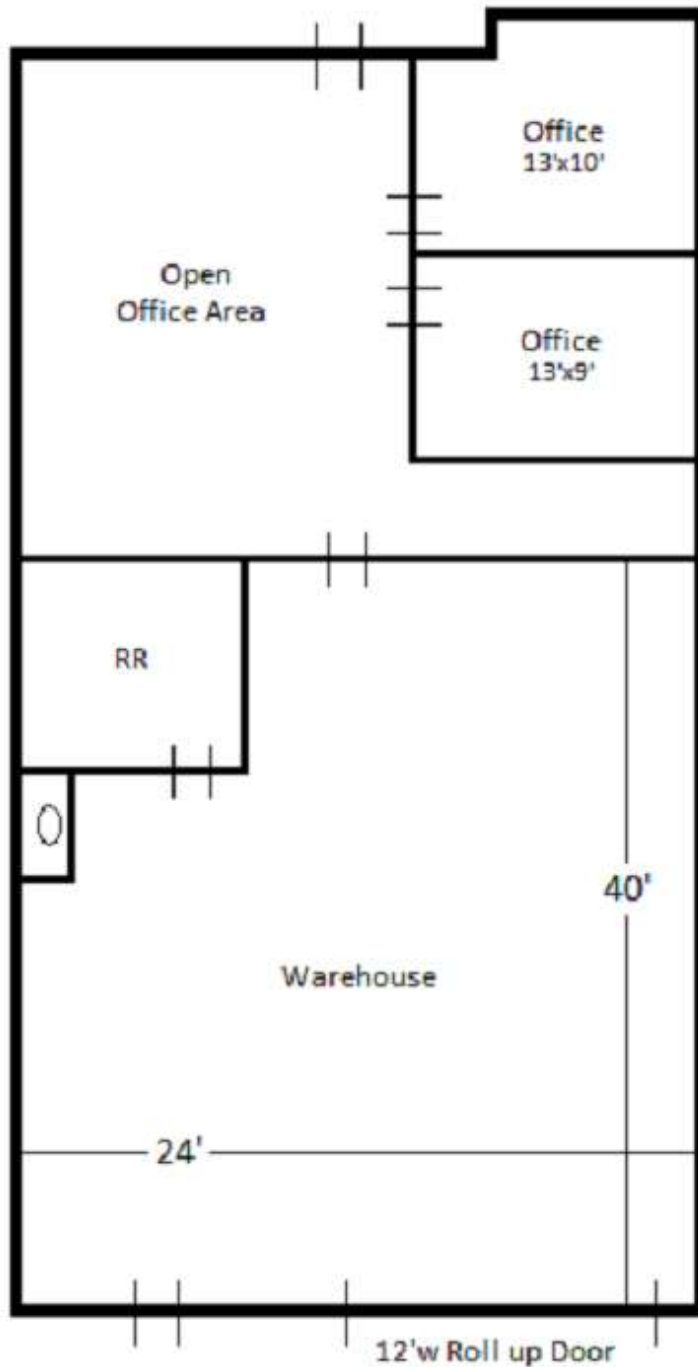

41146 Elm St, Murrieta, CA 92562
UNIT G

Not To Scale
Dimensions taking from
interior walls