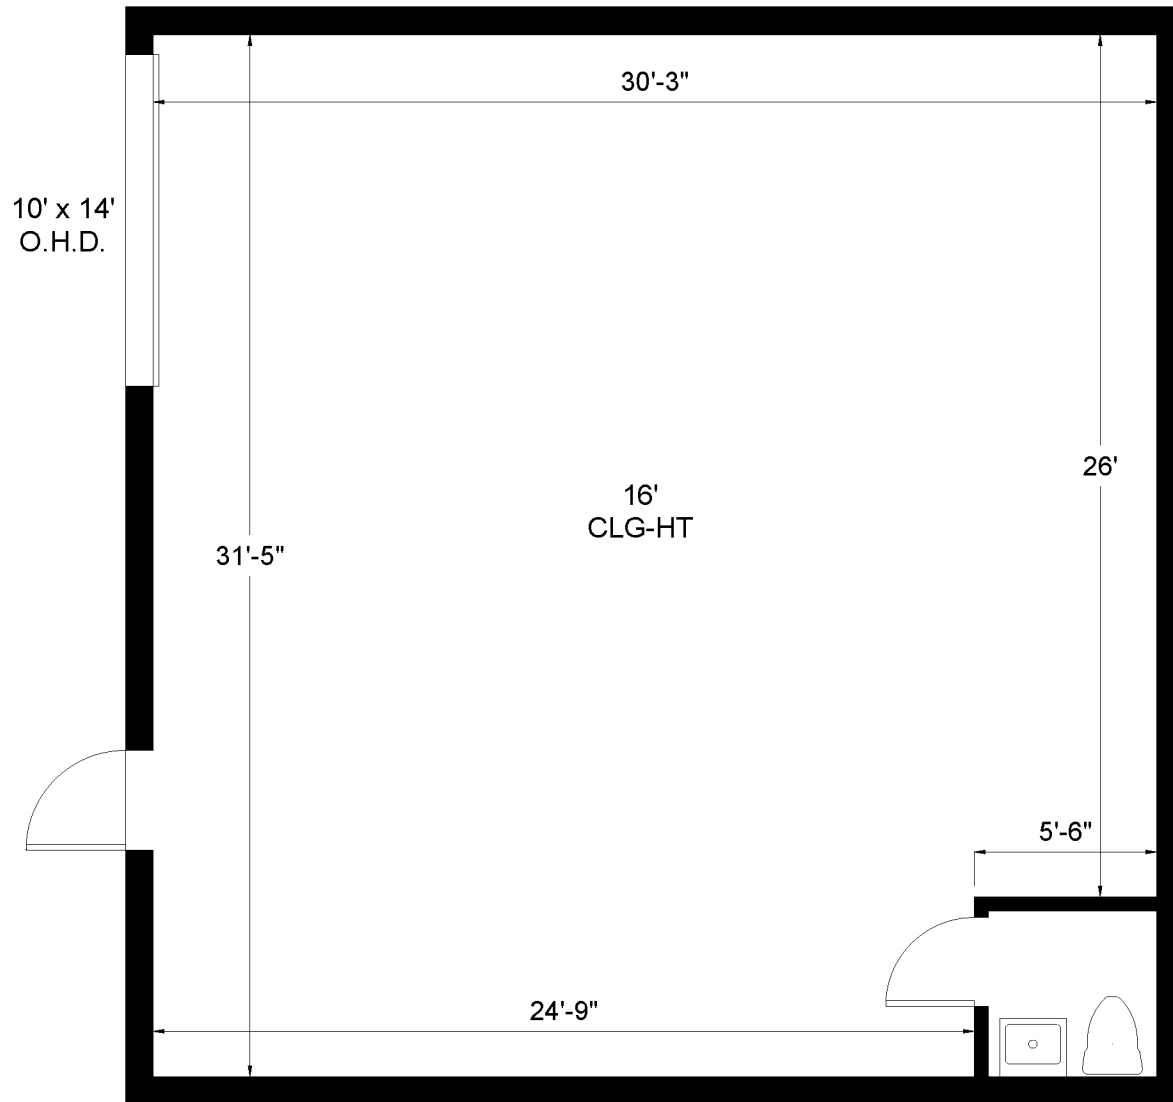

PALMETTO LAKES INDUSTRIAL PARK

15904 NW 48TH AVENUE | MIAMI GARDENS, FL 33014

Ruben Furman | Property Manager | 305.793.8428 | Ruben@levyrai.com
4901 NW 17th Way, Suite 103 | Ft. Lauderdale, FL 33309

1,000 Rentable Sq. Ft.
www.LevyRealtyAdvisors.com