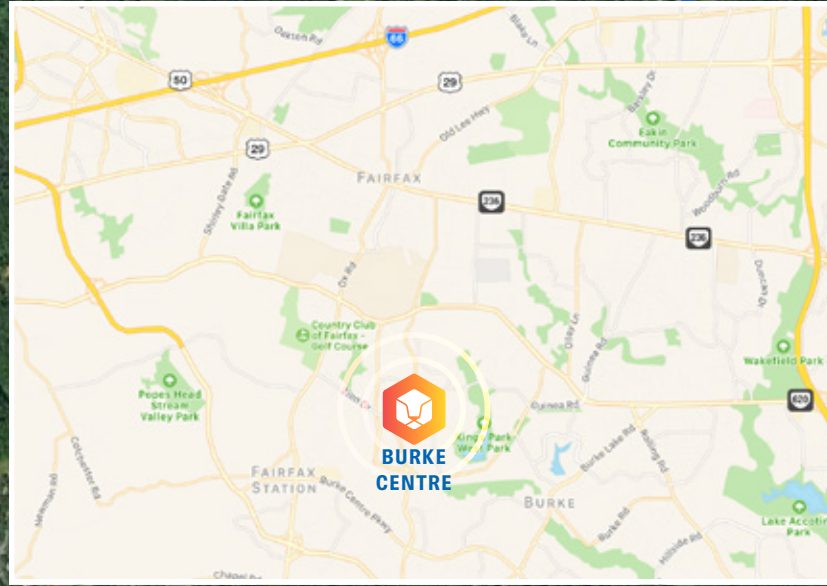

**BURKE CENTRE TC**

A collection of logos for various businesses and services located in the Burke Centre area. The logos include Walmart (Save money. Live better.), Giant, SunTrust, Wendy's, Starbucks, BB&T, DQ, and Gymboree.