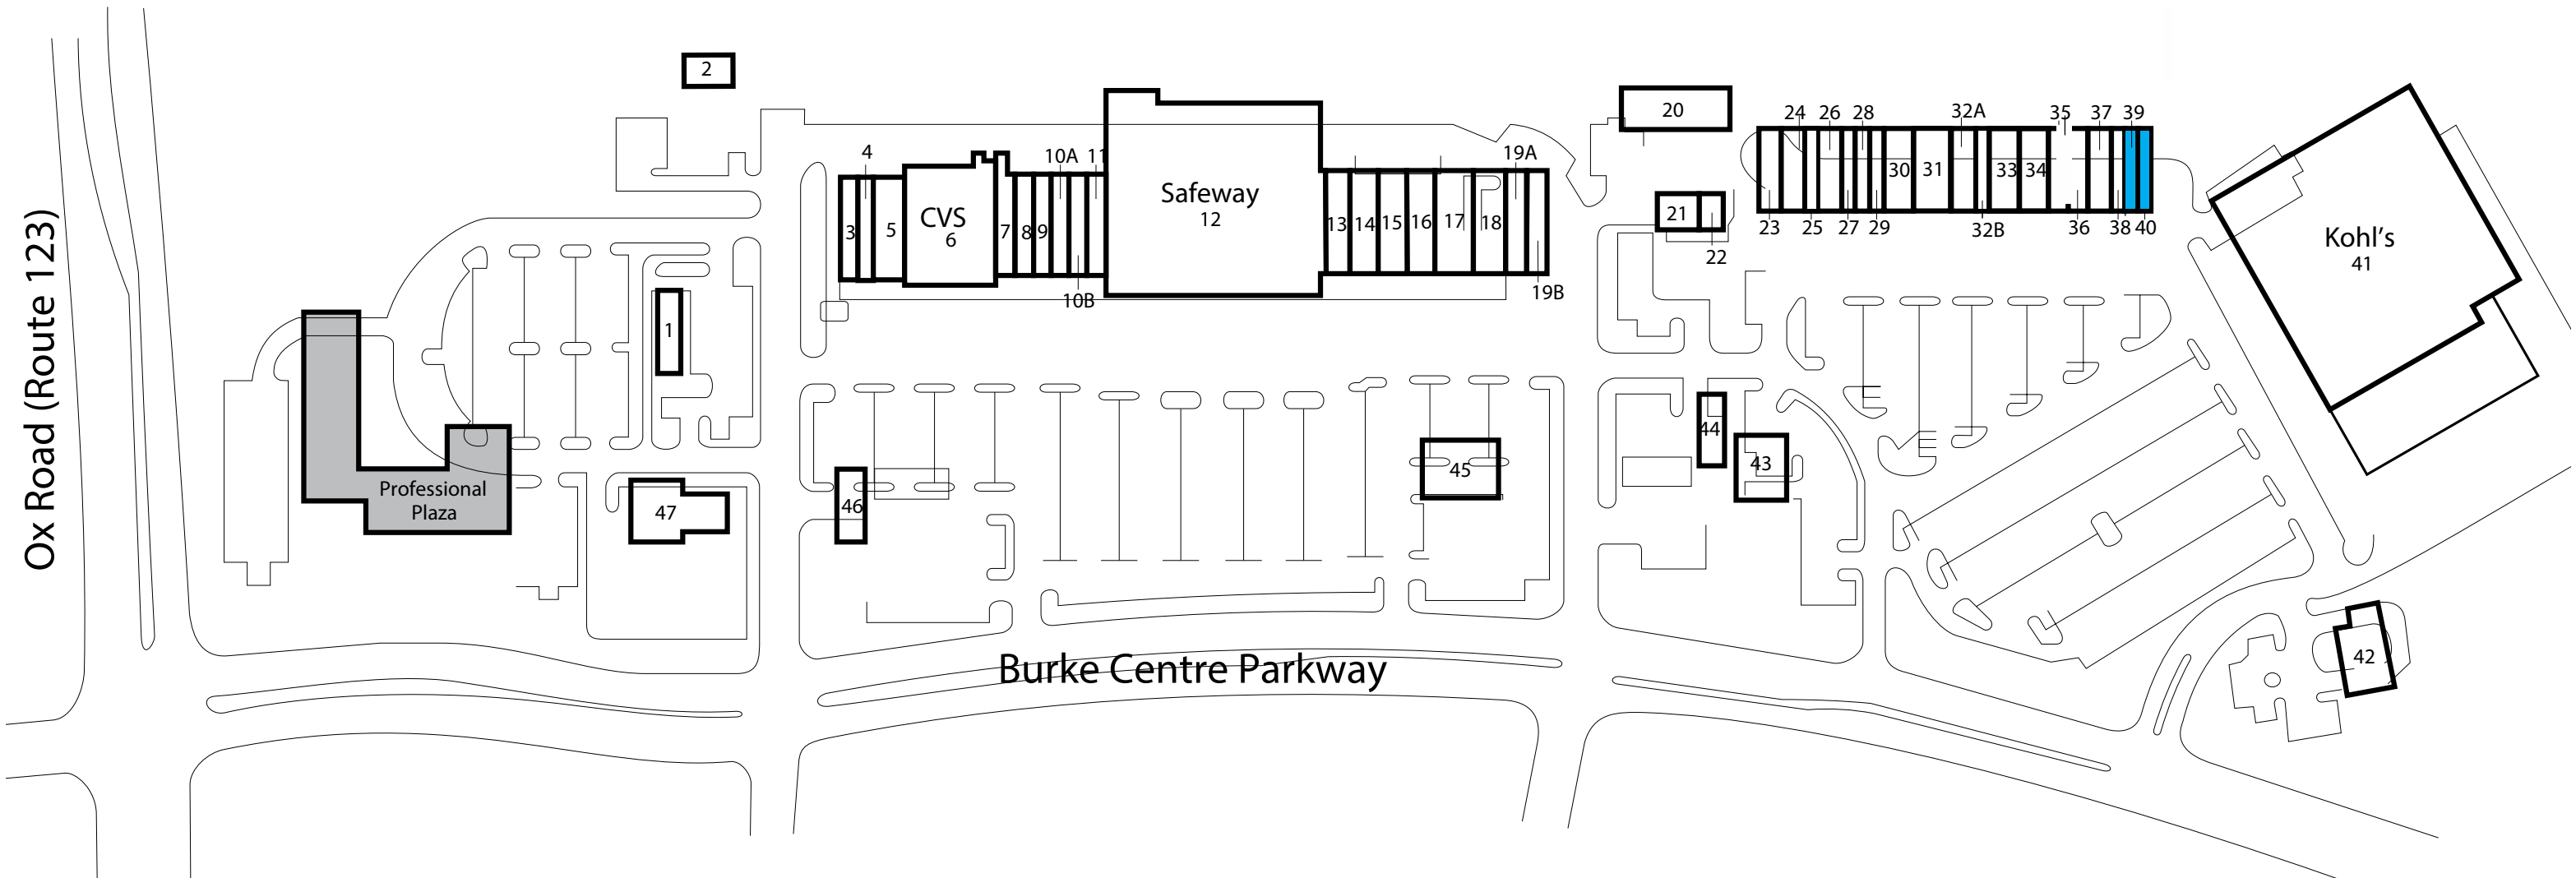

## SHOPPING CENTER RETAILERS

<b>1</b>	McDonald's	2,500 SF	<b>11</b>	Crest Cleaners	2,000 SF	<b>21</b>	Starbucks	1,500 SF	<b>32A</b>	Burke Parkway Dental	2,000 SF	<b>42</b>	Chick-fil-A	2,600 SF
<b>2</b>	Taco Bell	2,100 SF	<b>12</b>	Safeway	41,764 SF	<b>22</b>	Quickway Japanese Hibachi	1,068 SF	<b>32B</b>	Hunan Café	1,200 SF	<b>43</b>	Five Guys	3,499 SF
<b>3</b>	Wells Fargo Bank	2,500 SF	<b>13</b>	T.J.'s Barbershop	1,200 SF	<b>23</b>	CAVA Grill	2,400 SF	<b>33</b>	F45 Training	2,400 SF	<b>44</b>	Shell	2,100 SF
<b>4</b>	Cold Stone Creamery	1,500 SF	<b>14</b>	Music and Arts Center	2,000 SF	<b>24</b>	Curry Mantra Xpress	2,000 SF	<b>34</b>	Sherwin Williams	2,400 SF	<b>45</b>	PNC Bank	4,620 SF
<b>5</b>	Virginia ABC	3,000 SF	<b>15</b>	Amazing Lash Studio	2,200 SF	<b>25</b>	South Block	1,200 SF	<b>35</b>	Club Pilates	1,600 SF	<b>46</b>	Exxon	2,000 SF
<b>6</b>	CVS/Pharmacy	11,168 SF	<b>16</b>	European Wax	1,750 SF	<b>26</b>	Paisano's	2,000 SF	<b>36</b>	Beau Totale	1,600 SF	<b>47</b>	Bank of America	4,300 SF
<b>7</b>	Potomac River Running	2,000 SF	<b>17</b>	Parkway Vet	4,000 SF	<b>27</b>	The UPS Store	1,200 SF	<b>37</b>	YogaSix	2,000 SF			
<b>8</b>	Verizon	2,000 SF	<b>18</b>	Panisa	2,450 SF	<b>28</b>	H&R Block	1,200 SF	<b>38</b>	Pure Barre	1,200 SF			
<b>9</b>	Chesapeake Bagel	2,000 SF	<b>19A</b>	Massage Envy	2,500 SF	<b>29</b>	Vocelli Pizza	1,200 SF	<b>39</b>	Available	1,200 SF			
<b>10A</b>	Luxury Nails	2,000 SF	<b>19B</b>	Chipotle	2,500 SF	<b>30</b>	Wild Bird Center	2,400 SF	<b>40</b>	Available	950 SF			
<b>10B</b>	5 Star Hair	2,000 SF	<b>20</b>	Burke Auto Service Experts	4,950 SF	<b>31</b>	My Eye Doctor	3,200 SF	<b>41</b>	Kohl's	60,000 SF			