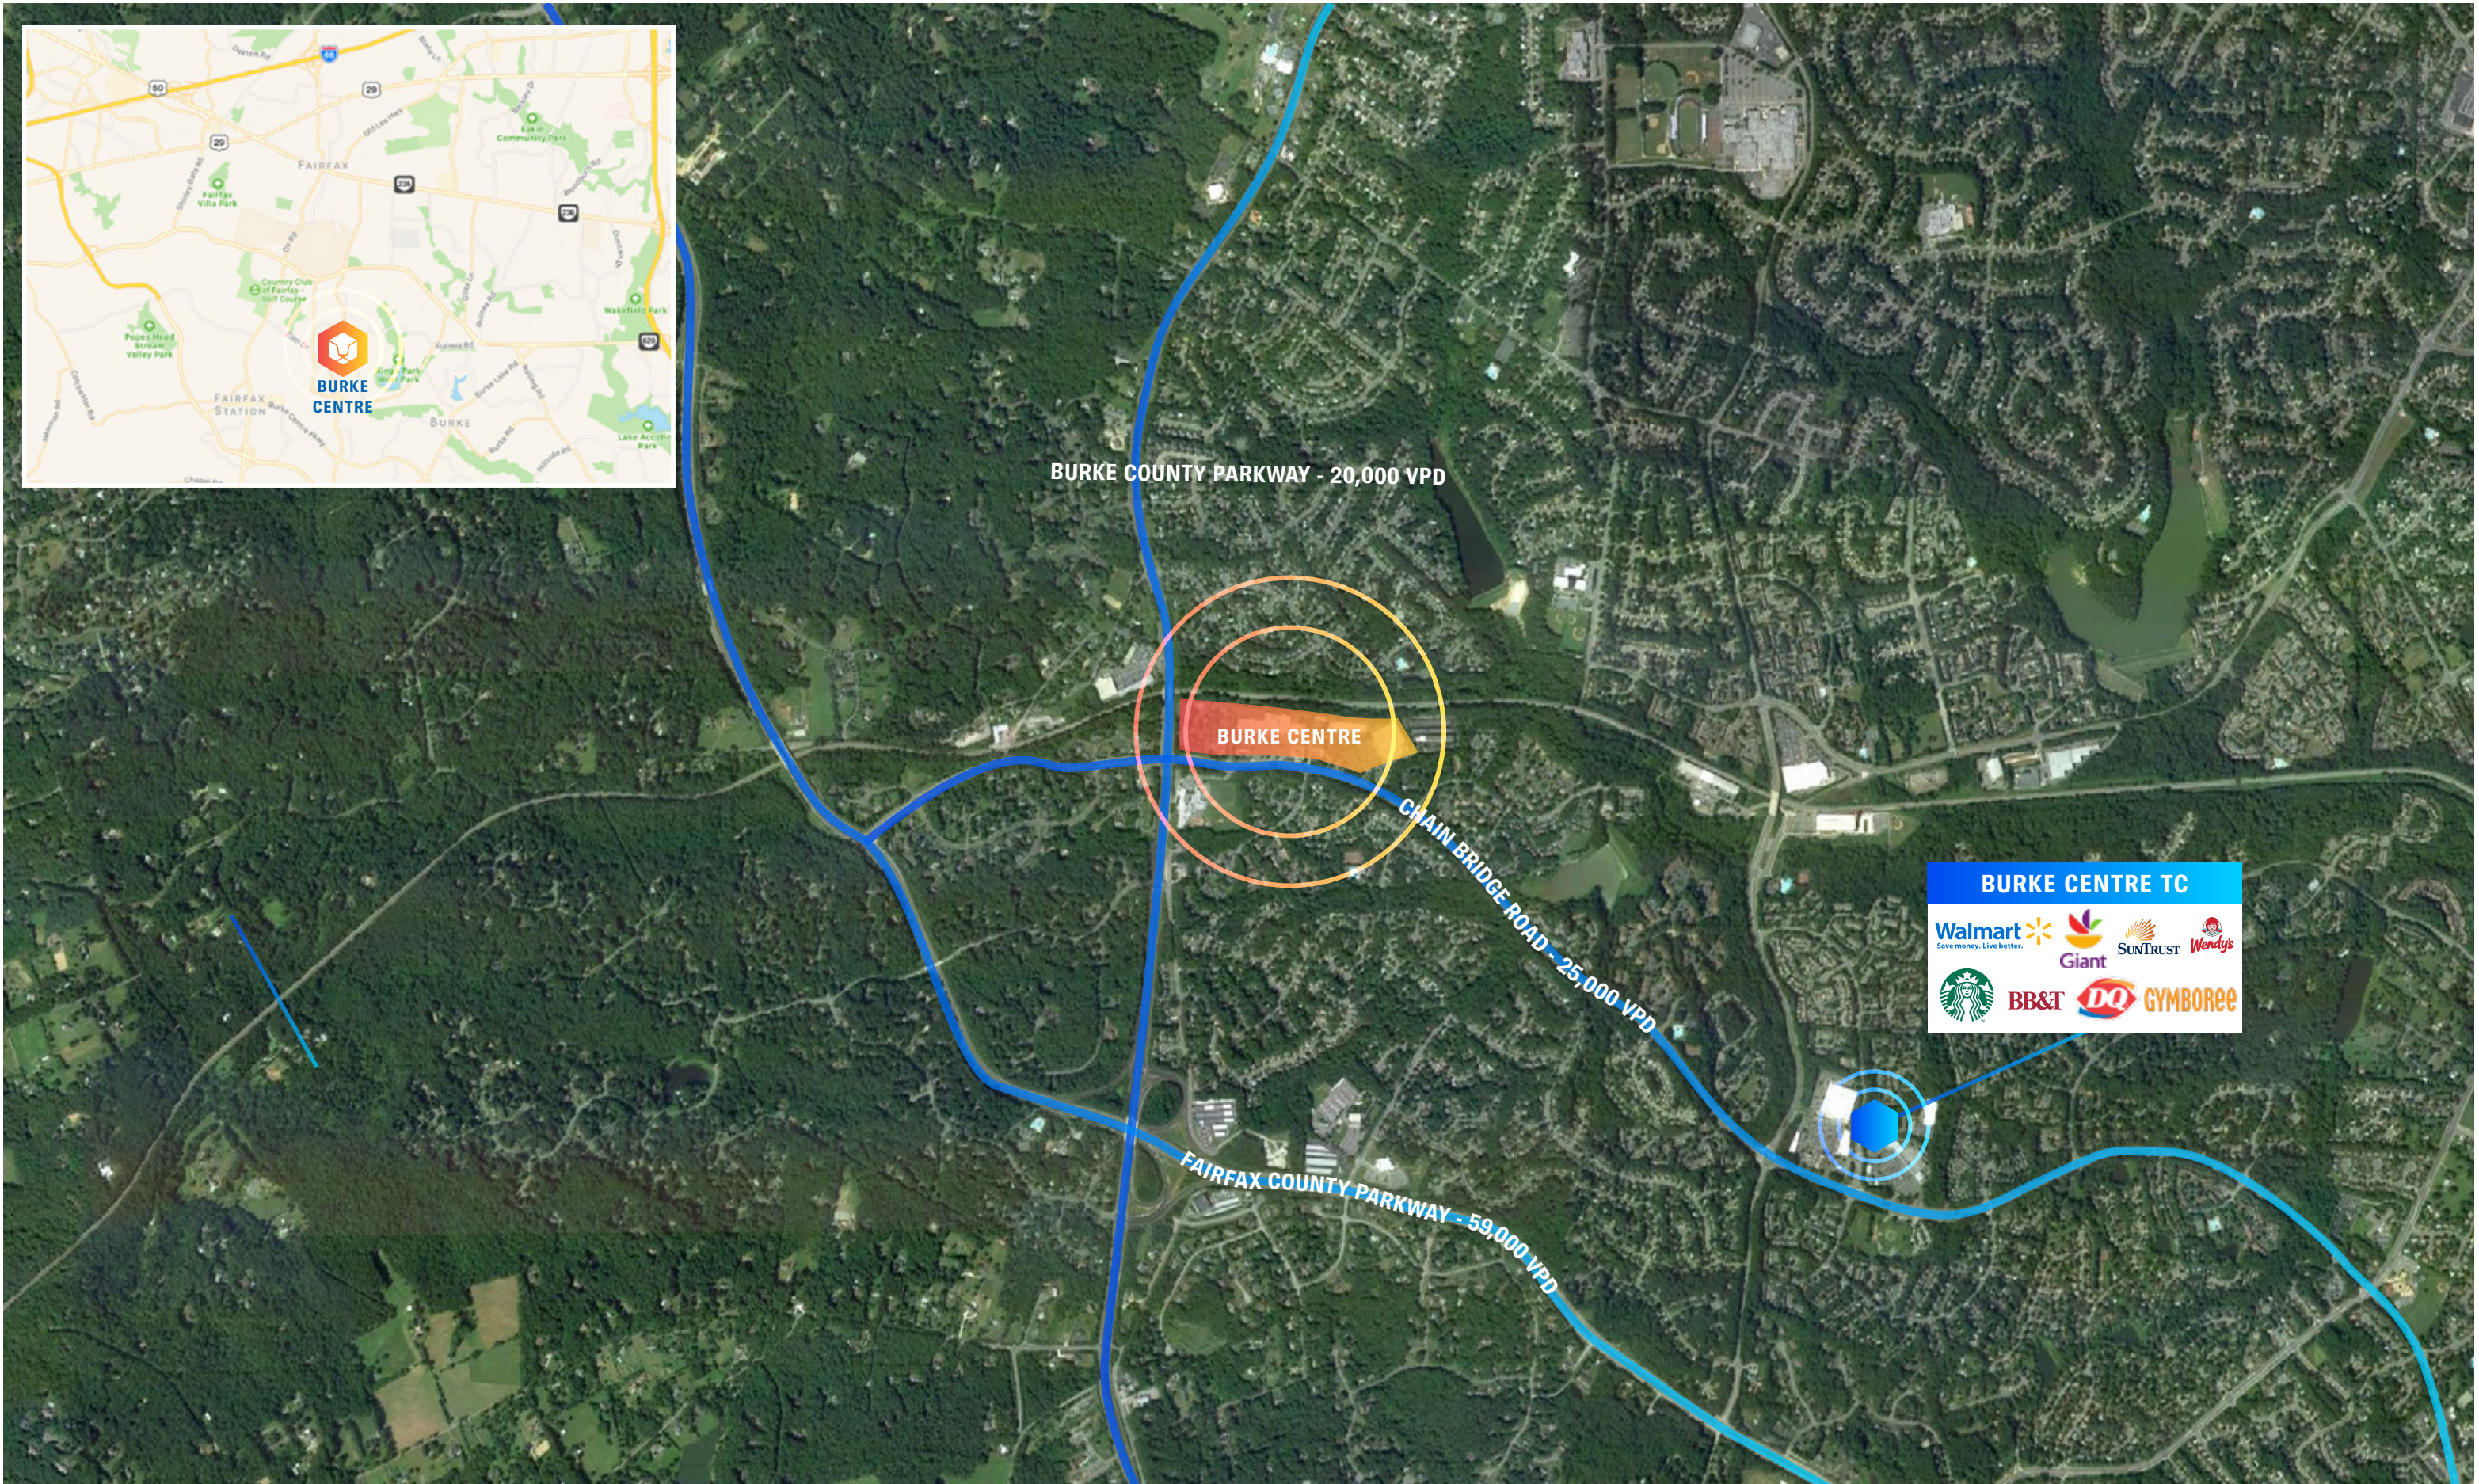

BURKE CENTRE TC

A collection of logos for various businesses and services located in the Burke Centre area. The logos include Walmart (Save money. Live better.), Giant, SunTrust, Wendy's, Starbucks, BB&T, DQ, and Gymboree.