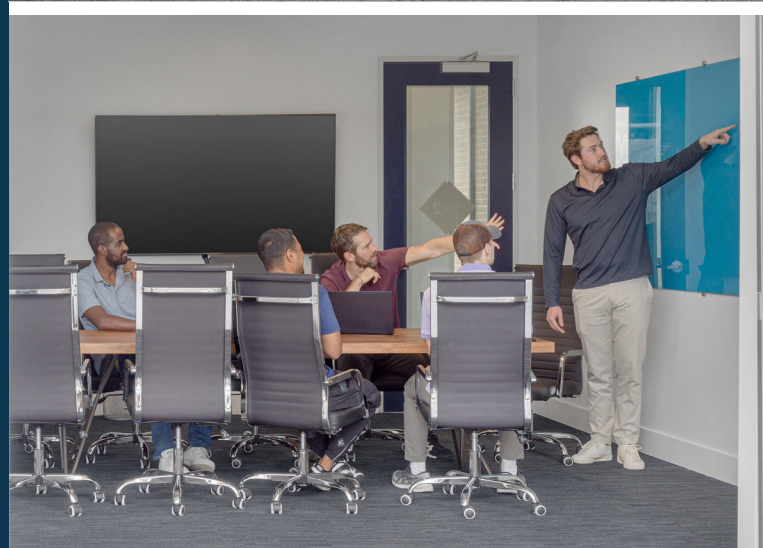

UTILITIES

MOTHERS' ROOM

COMMUNITY APP

BIKE ROOM

NETWORK ACCESS

EXPLORE OUR AVAILABLE TEAM SUITE OPTIONS TODAY!

CONTACT EXPANSIVE

877.301.6217 | sales@expansive.com