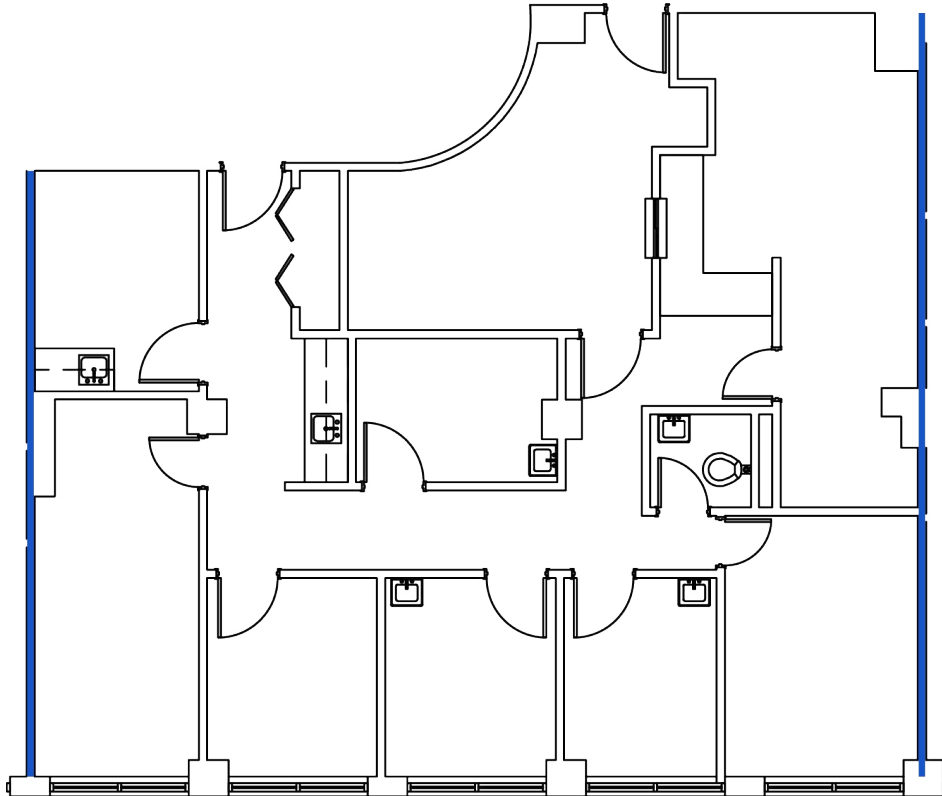

# SUITE PLAN

## DePaul Professional Office Building

1160 Varnum St NE  
Washington DC

**SUITE 214**  
1,813 RSF