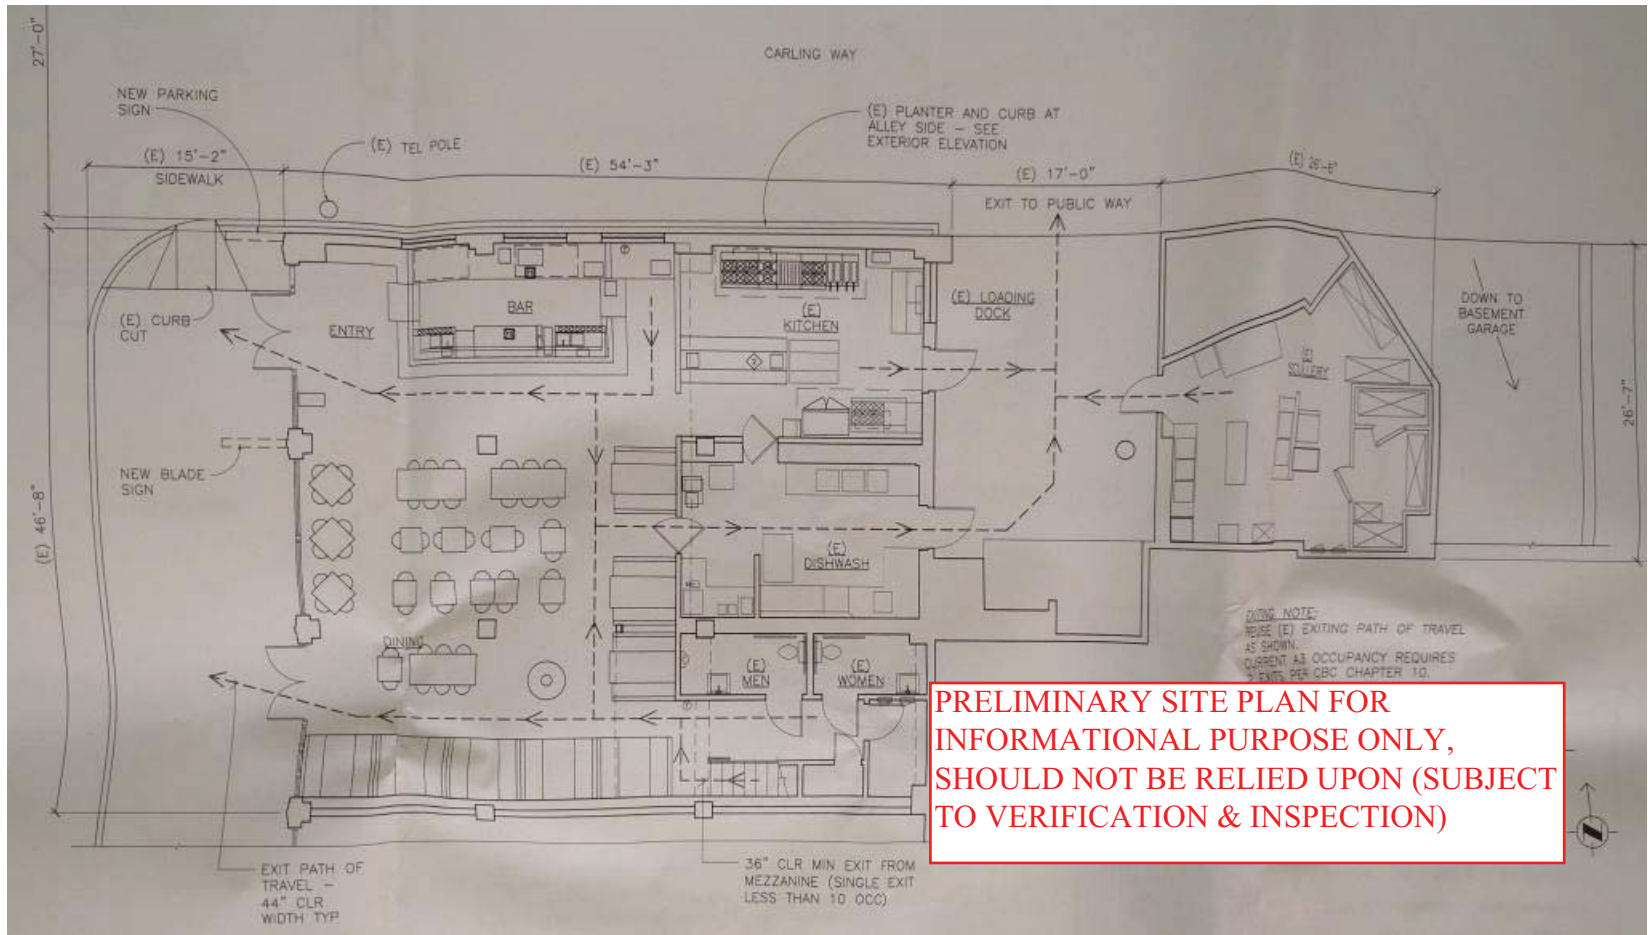

Come for the fun.
Stay for the workout.
CHECK US OUT NOW!
(520) 965-9685

PATA SALADA
COCINA Y BAR

PATA SALADA
COCINA

Baker Rec
FINE TEQUILA & MEZCAL

CARLING WAY
5300 W.

PRELIMINARY SITE PLAN FOR INFORMATIONAL PURPOSE ONLY, SHOULD NOT BE RELIED UPON (SUBJECT TO VERIFICATION & INSPECTION)

PARK LA BREA

HANCOCK PARK

LA BREA AVE

WILSHIRE BLVD

SUBJECT

5225
WILSHIRE