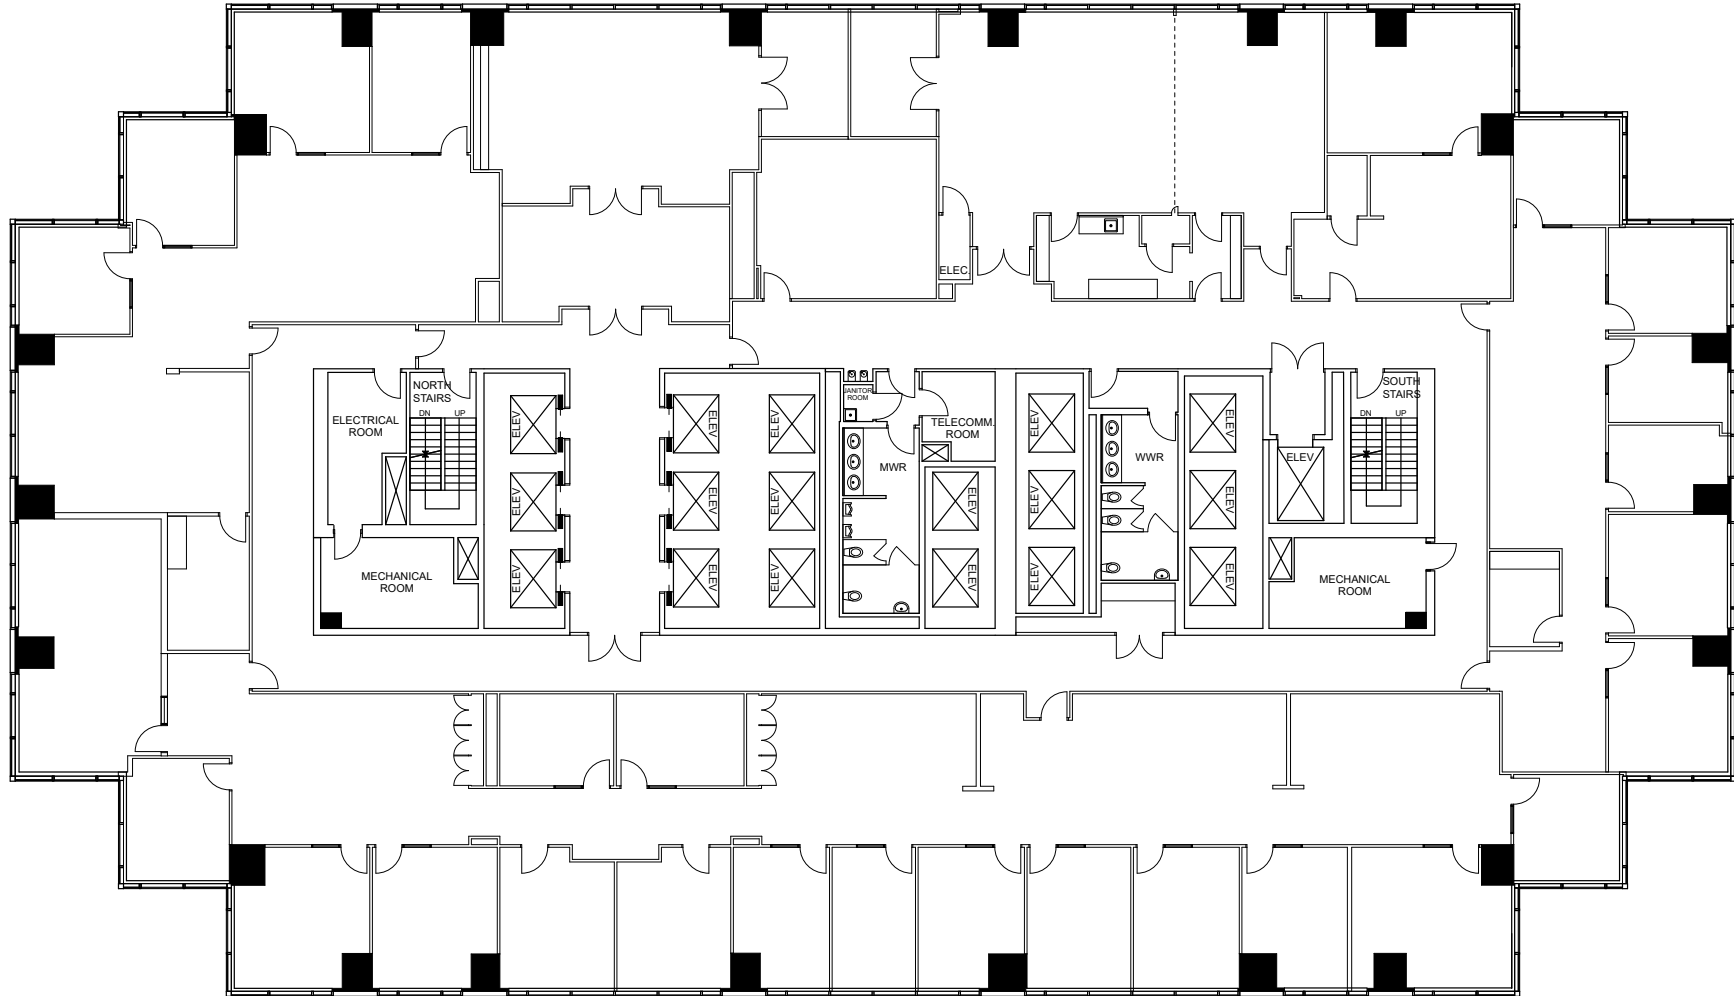

Suite 1600

20,191 RSF

BANK OF AMERICA
PLAZA

Philip J. Weber, CCIM, CPM

First Vice President
+1 813 380 8035
philip.weber@cbre.com

Barry Hanerfeld

Senior Vice President
+1 813 334 7561
barry.hanerfeld@cbre.com