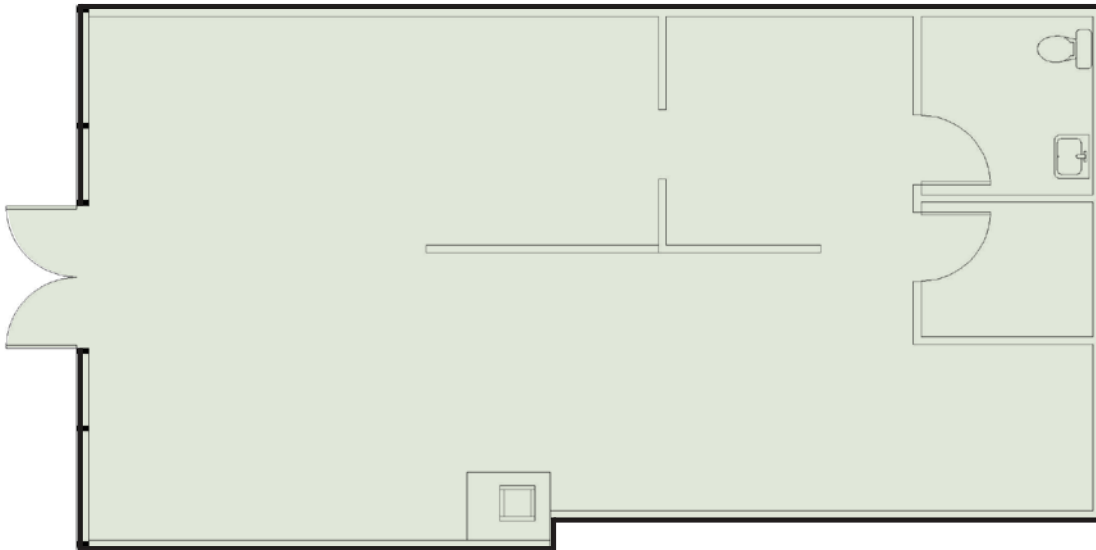

**Douglas
Emmett**

CAMILLE PALEY
310.855.2319

camille.paley@douglasemmett.com
DRE #01968294

SHERMAN OAKS GALLERIA

15301 VENTURA BLVD, SHERMAN OAKS, CA 91403

SUITE P9
972 RSF

- Open Floor Plan
- Ample Onsite Parking
- Former Use: Barbershop
- 5,000 Daily Visitors to Shopping Center
- Built-In Customer Base from 3,200 Onsite Office Employees