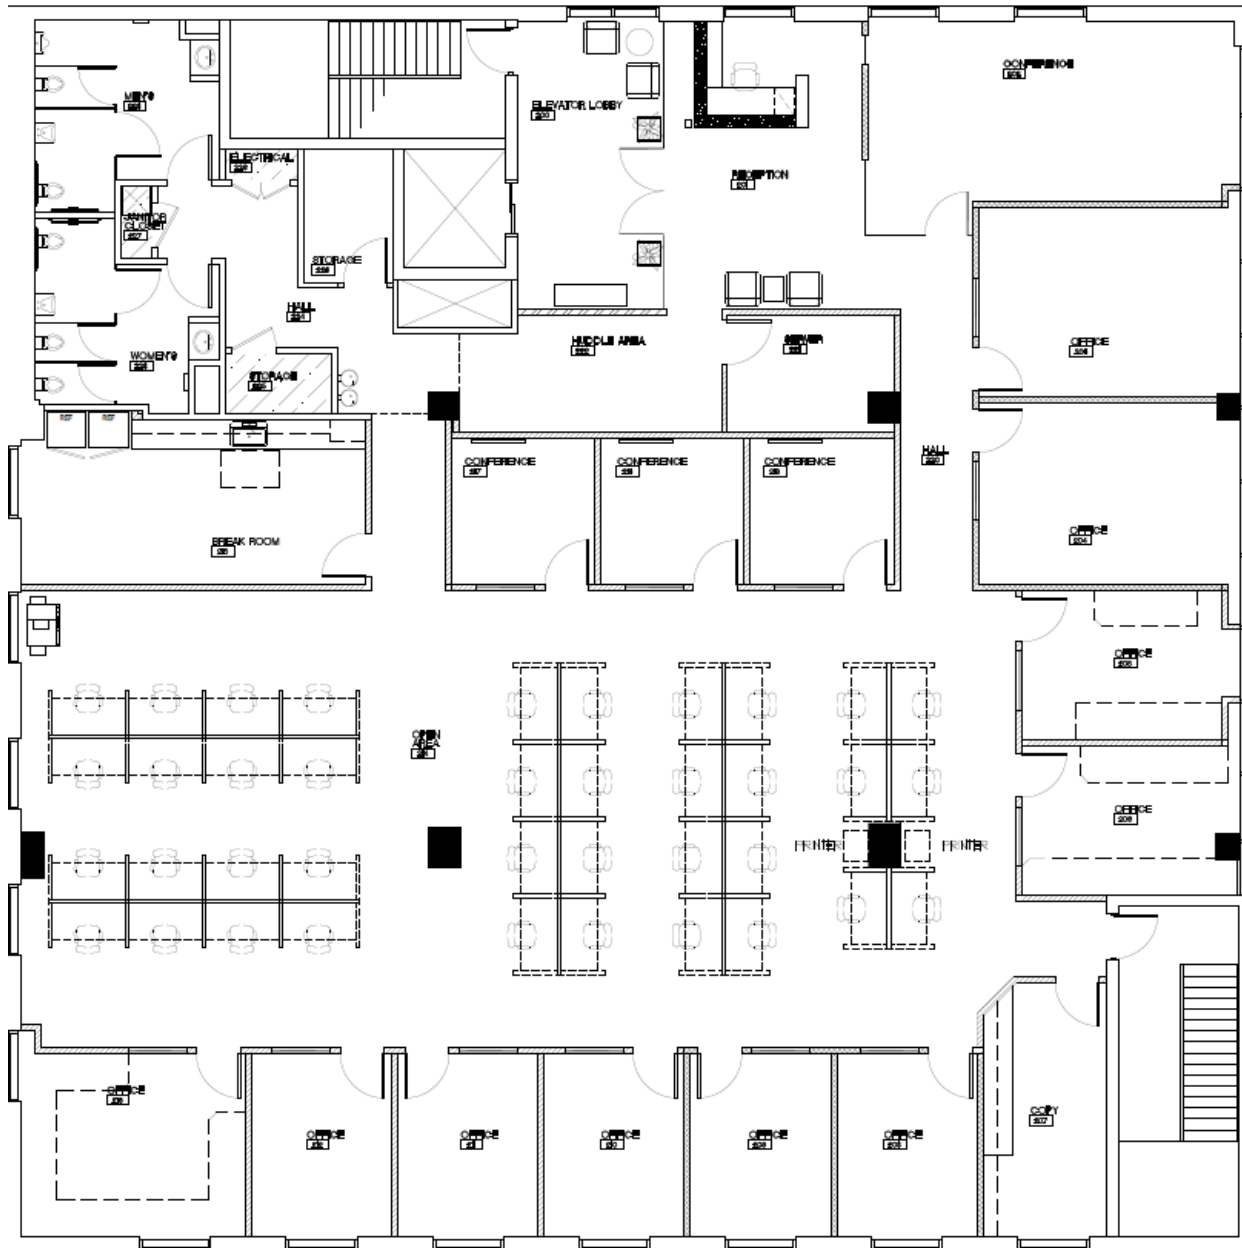

Wells Fargo Plaza

975 South Federal Hwy Boca
Raton, Florida 33432

For Lease

Suite 210 - 7,070 SF

Contact Us

JOHN K. CRIDDLE
Executive Vice President
+1 561 283 5176
john.criddle@cbre.com

JOSEPH J. FREITAS
First Vice President
+1 561 512 8844
joe.freitas@cbre.com