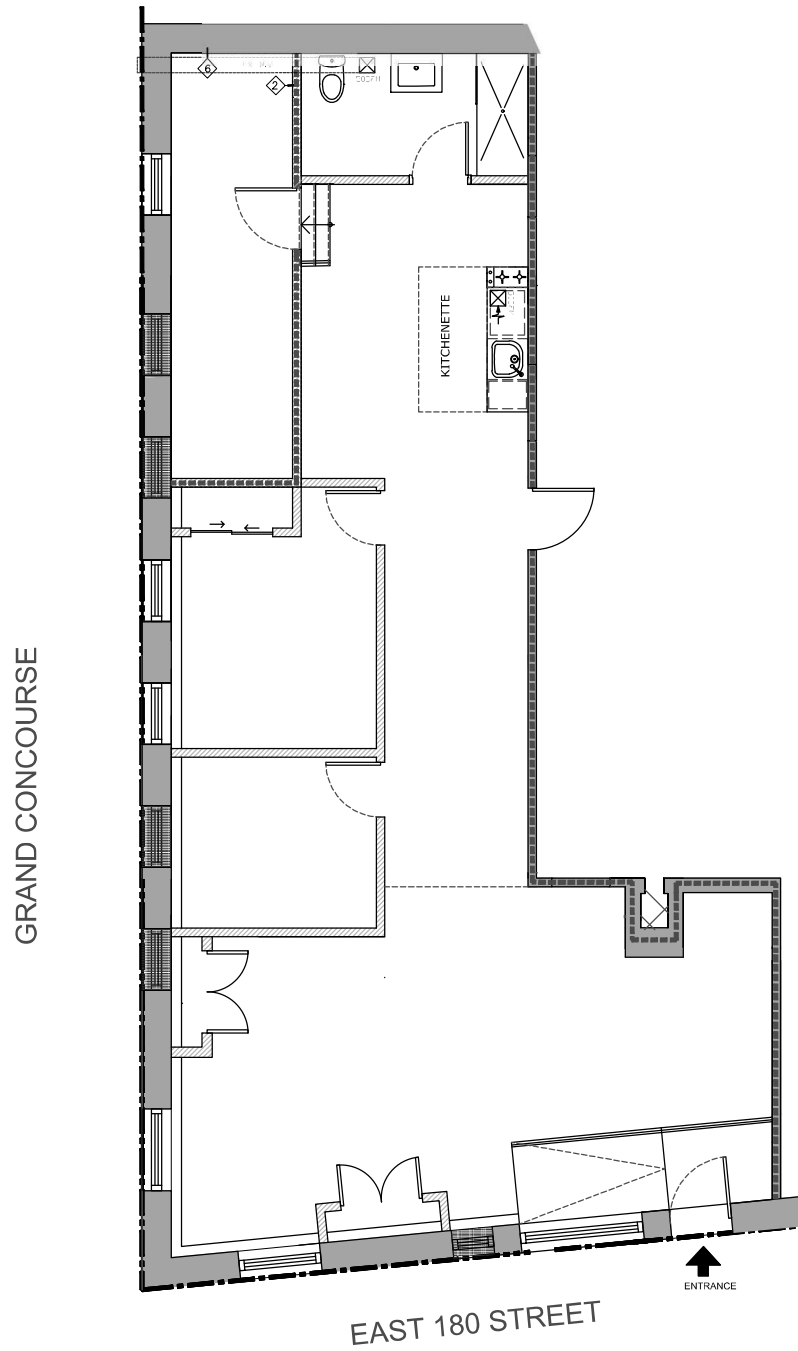

2080 Grand Concourse

GROUND FLOOR · BRONX, NY 10457

Floor plan is approximate and for illustrative purposes only. All dimensions and square footages are approximate. Prospective tenants should verify all measurements independently. Not to scale.