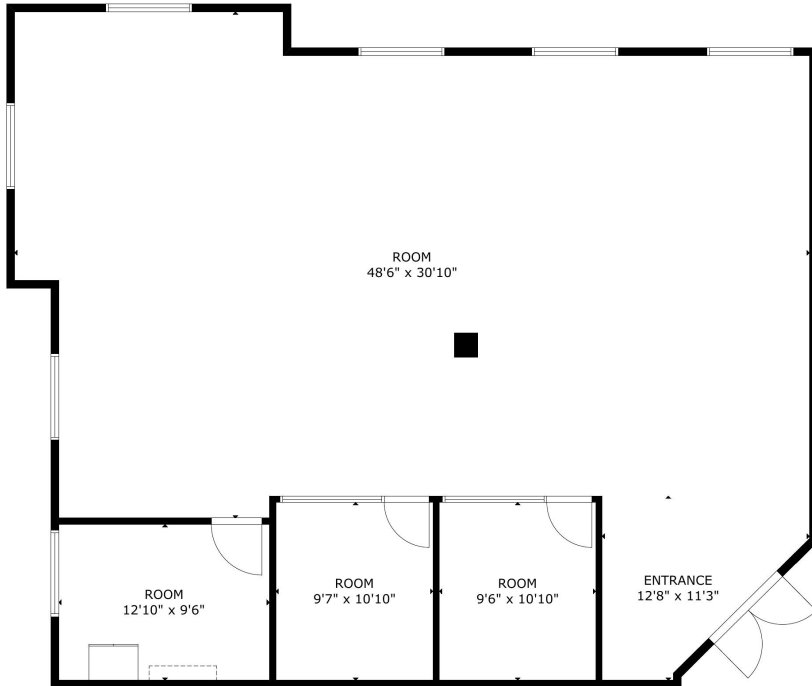

OFFICE SPACE

BUILDING 150

Suite 2240

1,820 SF

INTERIORS

Entrance

Office

Office

HIGHLIGHTS

- 2 Private Offices
- 1 Break Area
- 1 Large Open Work Area

Natalee Gleiter

407.601.1466

natalee@4acre.com