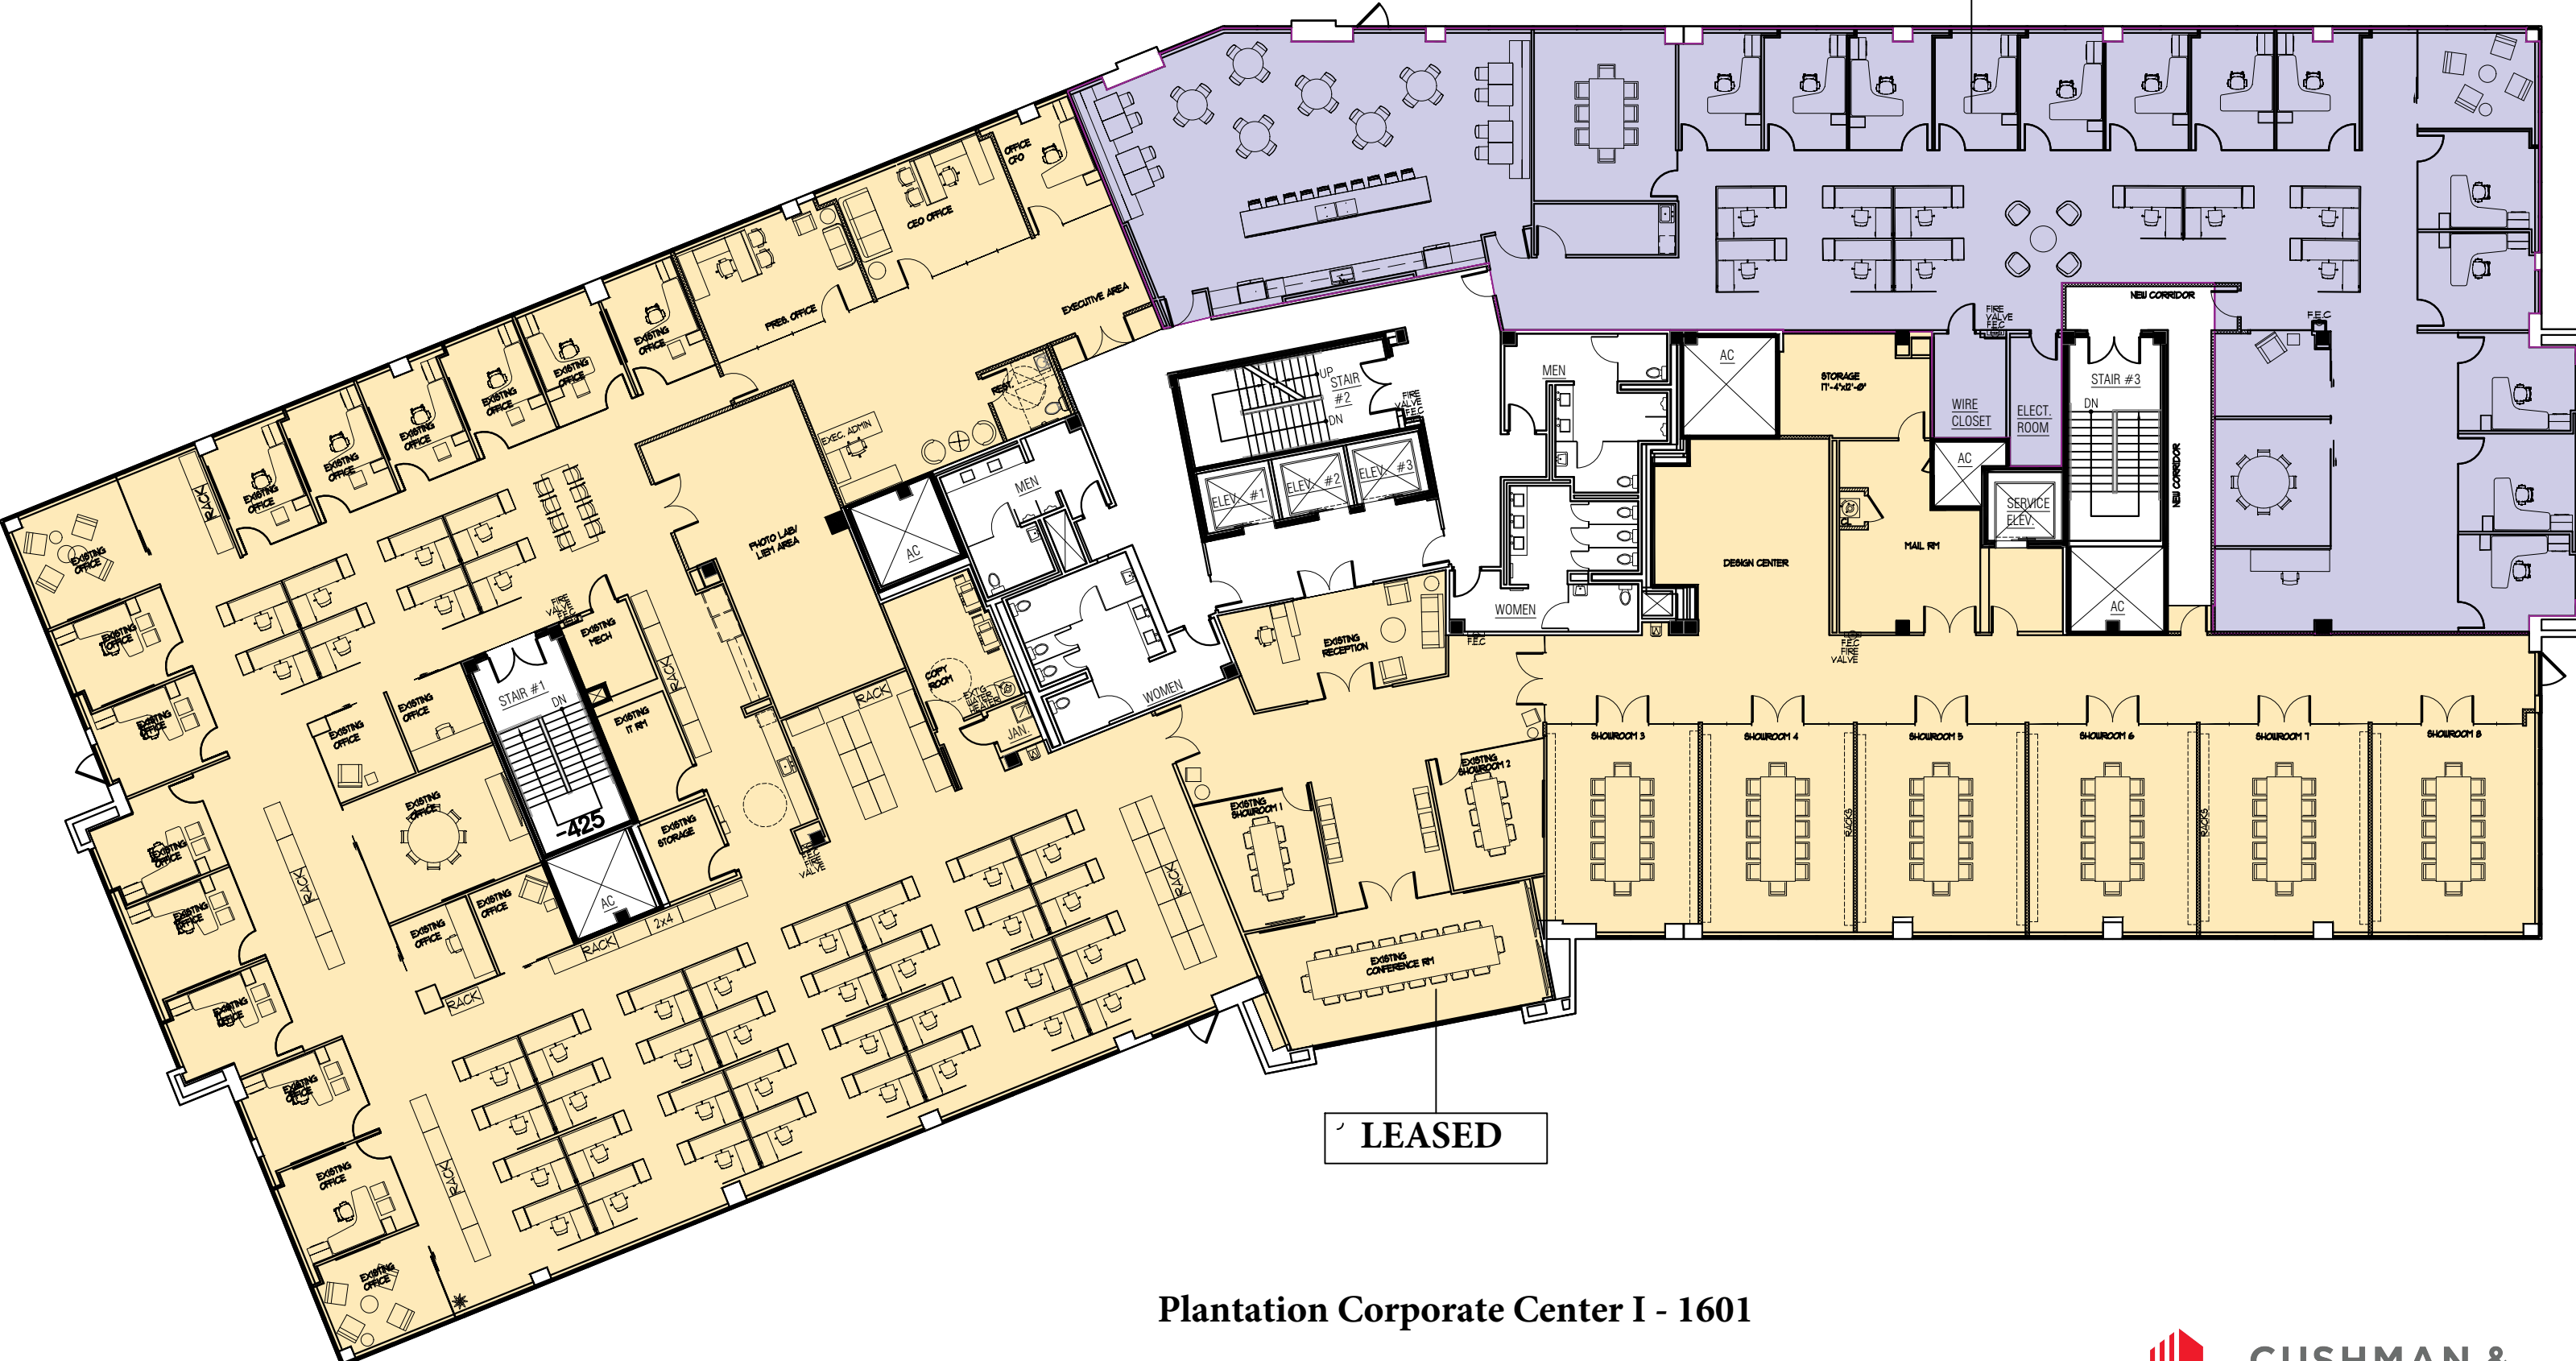

Suite 401 - 8,558 SF (As-Built)

8,558 SF

LEASED

Plantation Corporate Center I - 1601