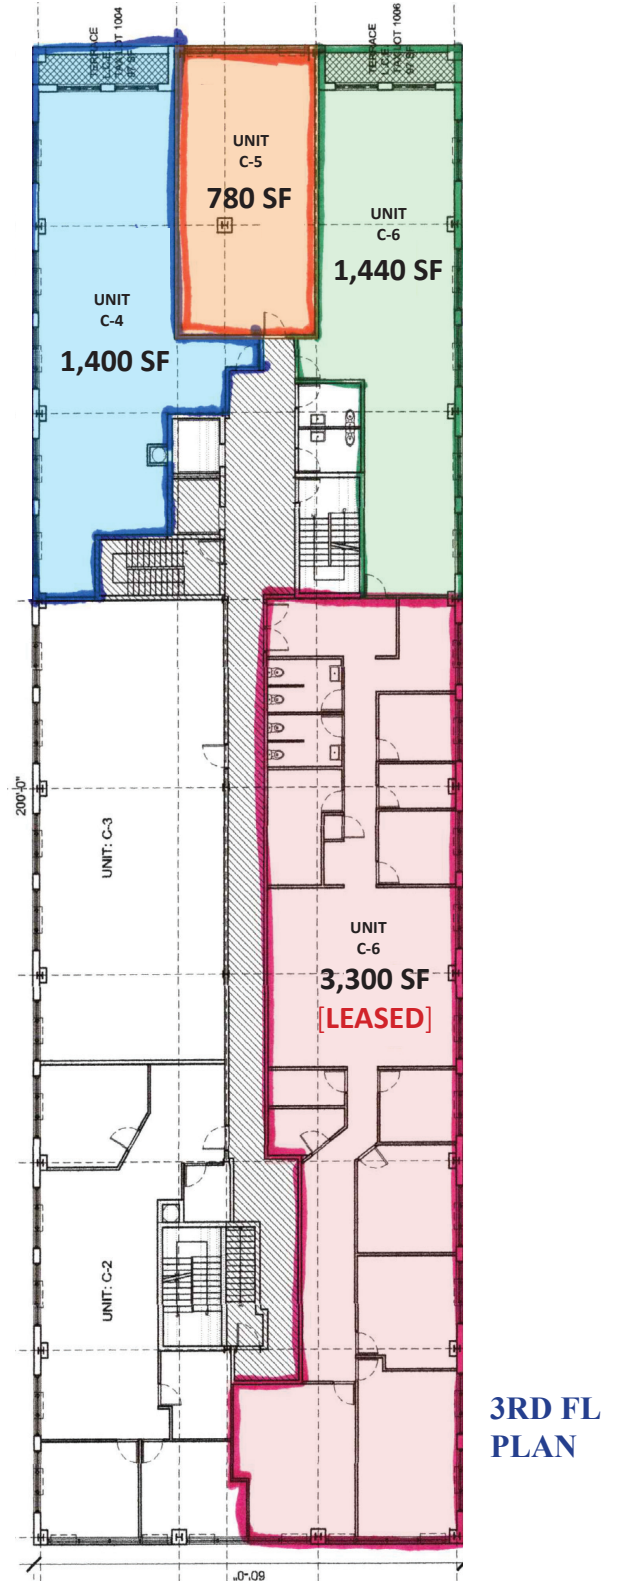

PROPERTY INFORMATION

LOCATION	On 110th St between 14th Ave and 15th Ave
BLOCK / LOT	4044 / 7501
AVAILABLE SF	7,540
YEAR BUILT	2006
TOTAL COMMERCIAL UNITS	13
PARKING SPACES	68
FEATURES	<ul style="list-style-type: none"> • Waterfront • Balcony • 2 Elevators • Hardwood Floors • Air-Conditioning • Heating • On-Site Parking • Hardwood Floors

AVAILABLE OFFICE SPACES

UNIT	FLOOR	ROOM	SF	STATUS
C-4	3RD FL	302	1,400	Available
C-5	3RD FL	304	780	Available
C-6 (Water View)	3RD FL	301	3,300	Leased
C-6 (Water View)	3RD FL	305	1,440	Available
C-7	1ST FL	--	620	Available
LEASE PRICE ▶ \$18/SF/YR NET				

14-34 110TH STREET COLLEGE POINT, NY 11356

**NEW
EXCLUSIVE
FOR LEASE**

Waterview Office Spaces Available

OFFICE
301 & 305

14-34 110TH STREET COLLEGE POINT, NY 11356

**NEW
EXCLUSIVE
FOR LEASE**

Waterview Office Spaces Available