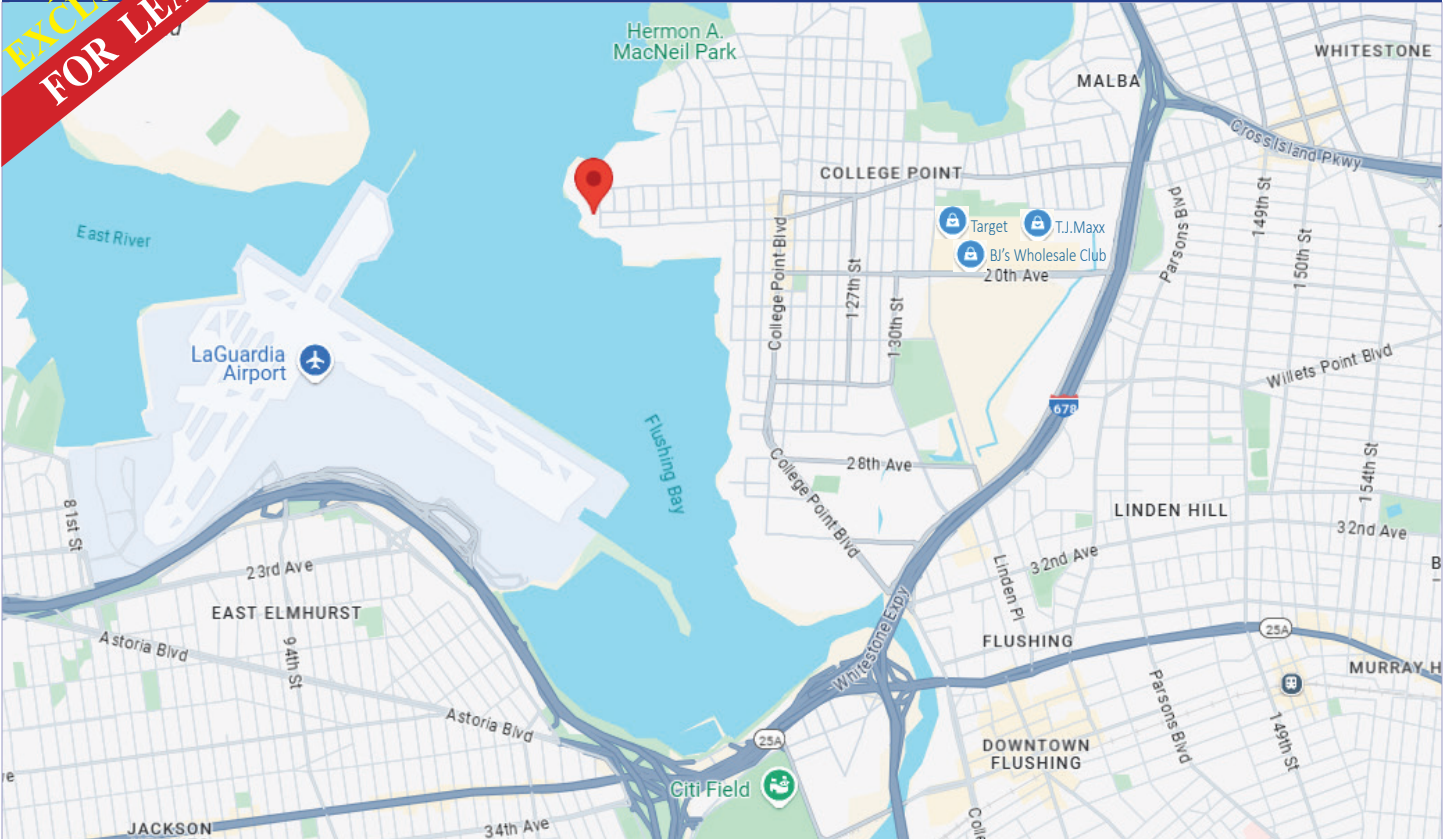

14-34 110TH STREET COLLEGE POINT, NY 11356

**NEW
EXCLUSIVE
FOR LEASE**

Waterview Office Spaces Available

Waterview Plaza is a contemporary 7-story mixed-use building located on the East River/Flushing Bay waterfront in College Point, Queens.

14-34 110TH STREET COLLEGE POINT, NY 11356

**NEW
EXCLUSIVE
FOR LEASE**

Waterview Office Spaces Available

110 St/14 Av
Bus stop · ♿
Q26
2 min (351 ft)

TRANSPORTATION

TRANSIT/SUBWAY		
Flushing-Main Street	MTA 7	7 min drive
Mets-Willets Point	MTA 7	8 min drive
111 Street (7 Line)	MTA 7	9 min drive
103 Street-Corona Plaza	MTA 7	10 min drive
Junction Boulevard	MTA 7	11 min drive