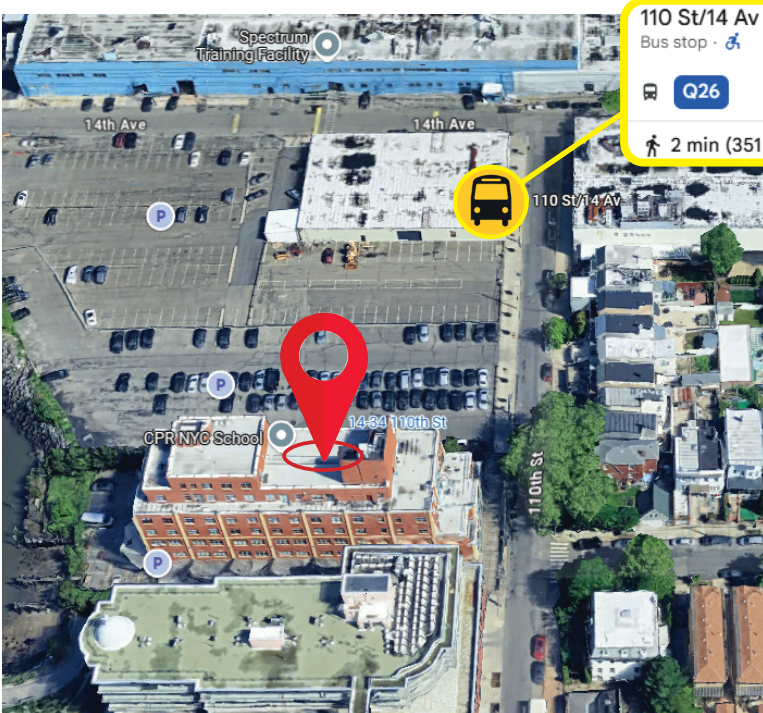

14-34 110TH STREET COLLEGE POINT, NY 11356

**NEW
EXCLUSIVE
FOR LEASE**

Waterview Office Spaces Available

110 St/14 Av
Bus stop · ♿
Q26
2 min (351 ft)

TRANSPORTATION

TRANSIT/SUBWAY		
Flushing-Main Street	MTA 7	7 min drive
Mets-Willets Point	MTA 7	8 min drive
111 Street (7 Line)	MTA 7	9 min drive
103 Street-Corona Plaza	MTA 7	10 min drive
Junction Boulevard	MTA 7	11 min drive