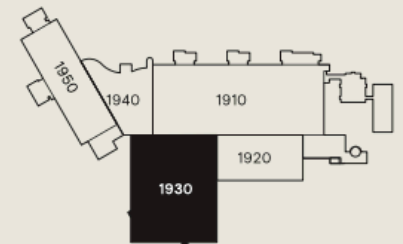

Available Space | 1930 Innovation Way

Flexible Warehouse
Storage • Fast Office

200 - 2,400 SF

- SUITE 193
BREAK ROOM
- SUITE 194
PHOTO ROOM
- SUITE 198
MAIL ROOM
- SUITE 195
MNGR OFFICE
- SUITE 196
CONF. ROOM
- SUITE 197
CONF. ROOM