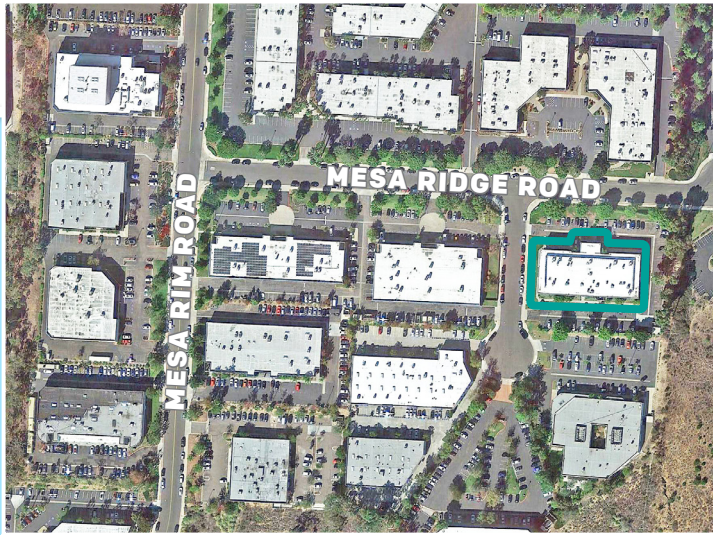

2ND FLOOR AVAILABILITY

AVAILABLE SUITES

Suite No.	Size	Rate	Availability	Comments
200	±1,082 RSF	\$2.50 + Electric PSF/Mo	Now	2nd floor office space

VISTA VIEW PLAZA

6725 MESA RIDGE ROAD, SAN DIEGO, CA 92121