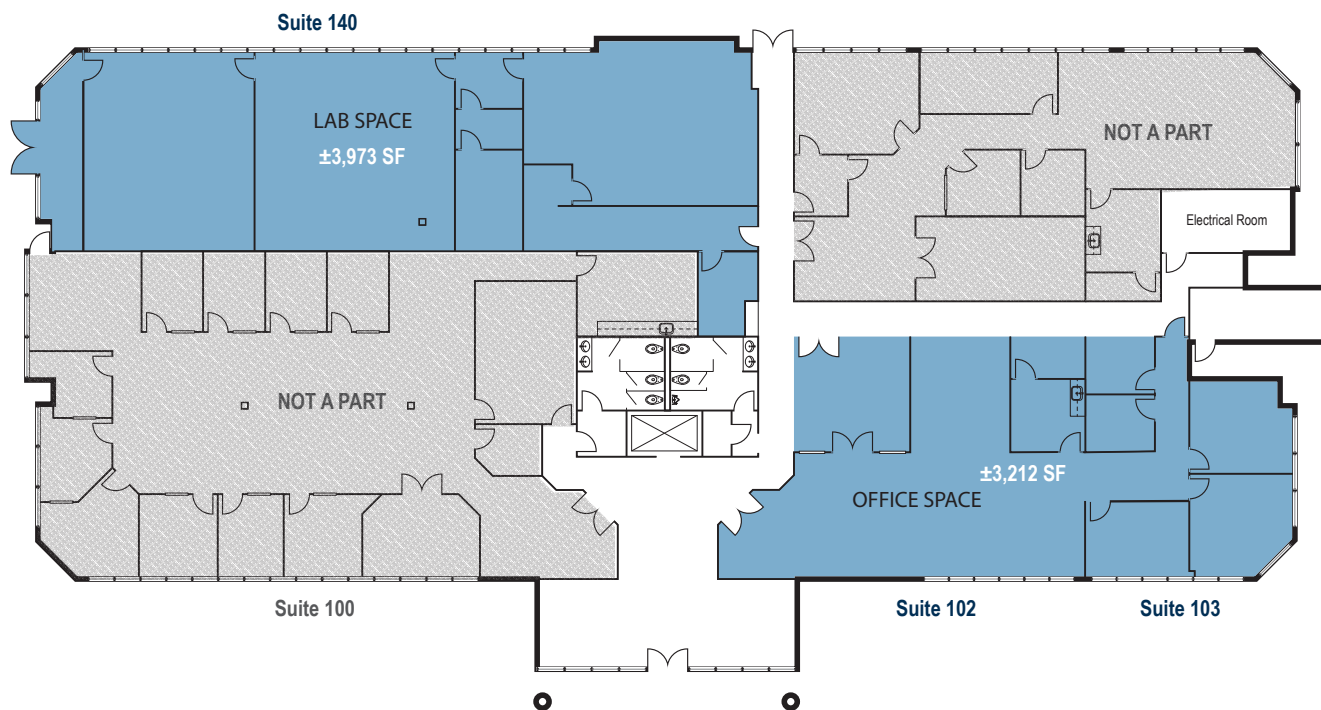

BUILDING SPECIFICATIONS

Building SF	32,570 RSF
Year Built	1986
HVAC	Package Units
Elevators	One Hydraulic Elevator
Total Land Area	1.52 Gross Acres
Parking	102 surface parking spaces on grade; Parking ratio of ±3.61/1,000 USF
Zoning	IL-2-1: City of San Diego

1ST FLOOR AVAILABILITY

AVAILABLE SUITES

Suite No.	Size	Rate	Availability	Comments
102	±3,212 RSF	\$2.50 + Electric PSF/Mo	Now	Ground floor office space
140	±3,973 RSF	\$2.50 + Electric PSF/Mo	Now	Ground floor fully build-out lab space

2ND FLOOR AVAILABILITY

AVAILABLE SUITES

Suite No.	Size	Rate	Availability	Comments
200	±1,082 RSF	\$2.50 + Electric PSF/Mo	Now	2nd floor office space

VISTA VIEW PLAZA

6725 MESA RIDGE ROAD, SAN DIEGO, CA 92121