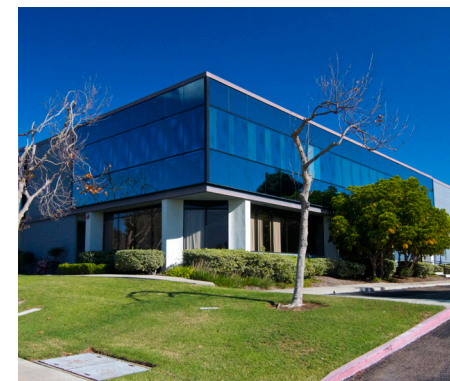

2ND FLOOR AVAILABILITY

AVAILABLE SUITES

Suite No.	Size	Rate	Availability	Comments
200	±1,082 RSF	$2.50 + Electric PSF/Mo	Now	2nd floor office space