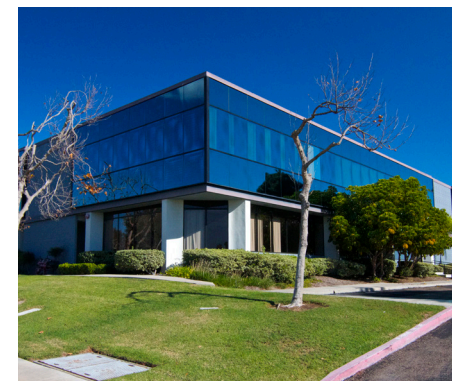

1ST FLOOR AVAILABILITY

AVAILABLE SUITES

Suite No.	Size	Rate	Availability	Comments
102	±3,212 RSF	$2.50 + Electric PSF/Mo	Now	Ground floor office space
140	±3,973 RSF	$2.50 + Electric PSF/Mo	Now	Ground floor fully build-out lab space