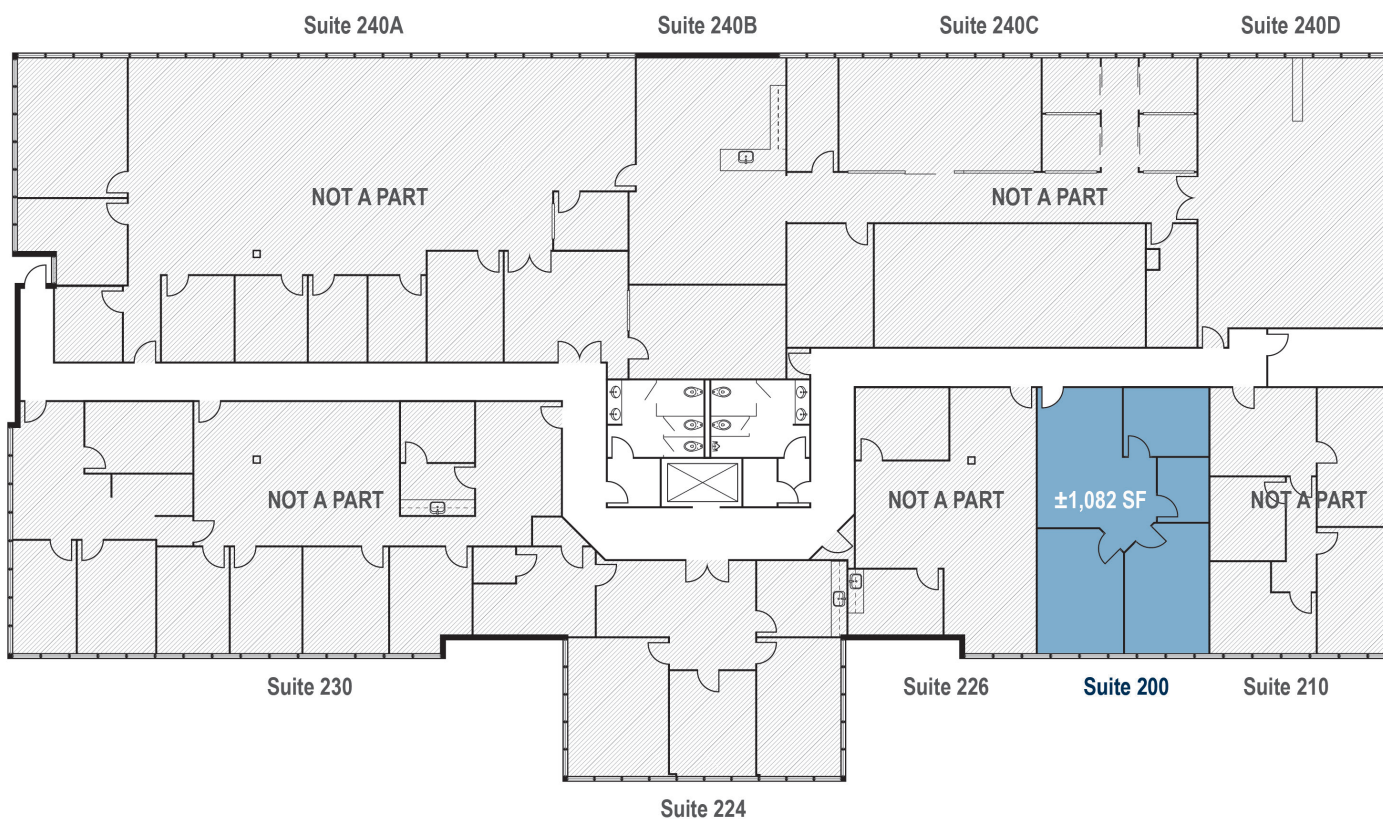

BUILDING SPECIFICATIONS

Building SF	32,570 RSF
Year Built	1986
HVAC	Package Units
Elevators	One Hydraulic Elevator
Total Land Area	1.52 Gross Acres
Parking	102 surface parking spaces on grade; Parking ratio of ±3.61/1,000 USF
Zoning	IL-2-1: City of San Diego

1ST FLOOR AVAILABILITY

AVAILABLE SUITES

Suite No.	Size	Rate	Availability	Comments
102	±3,212 RSF	\$2.50 + Electric PSF/Mo	Now	Ground floor office space
140	±3,973 RSF	\$2.50 + Electric PSF/Mo	Now	Ground floor fully build-out lab space

2ND FLOOR AVAILABILITY

AVAILABLE SUITES

Suite No.	Size	Rate	Availability	Comments
200	±1,082 RSF	\$2.50 + Electric PSF/Mo	Now	2nd floor office space

VISTA VIEW PLAZA

6725 MESA RIDGE ROAD, SAN DIEGO, CA 92121